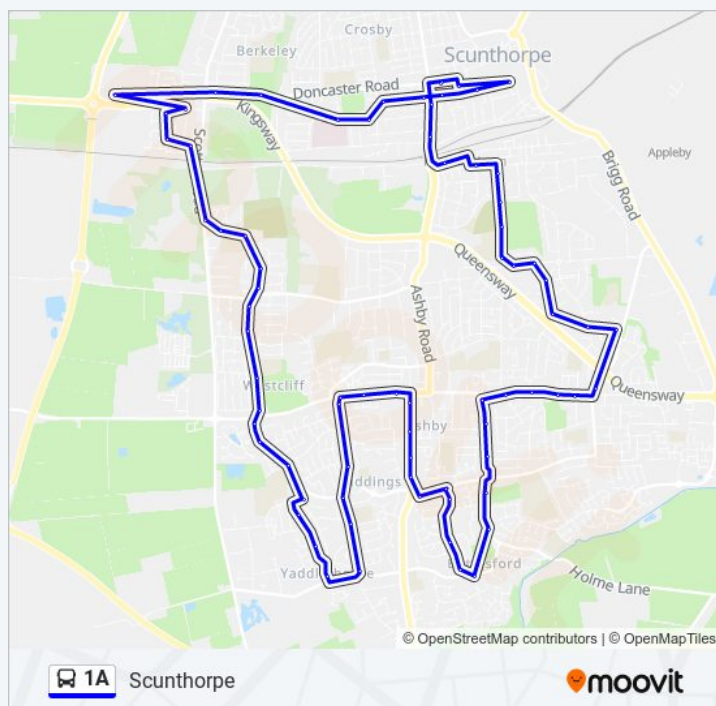

18:40 - 23:10

### 1A bus Info

**Direction:** Scunthorpe

**Stops:** 77

**Trip Duration:** 57 min

**Line Summary:**

Ancaster Court, Scunthorpe

Angerstein Road, Scunthorpe

Messingham Road, Scunthorpe