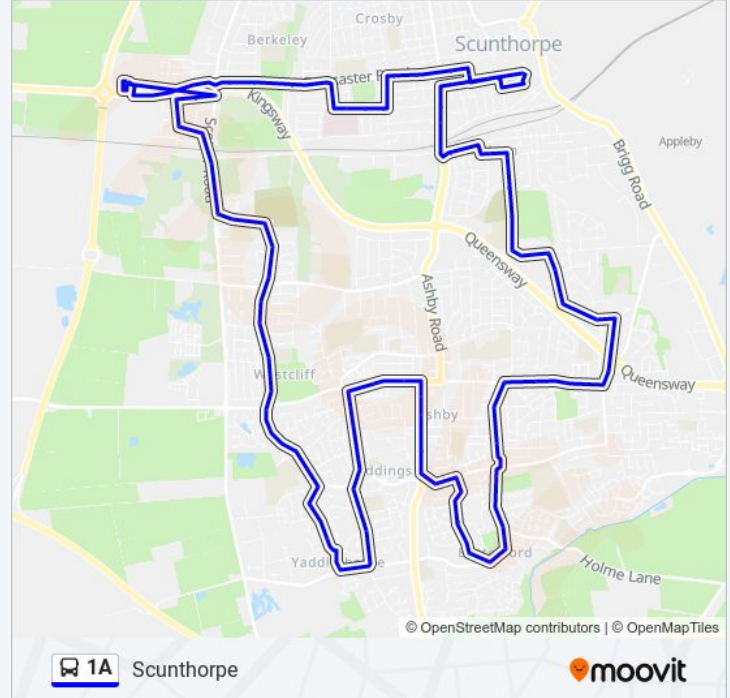

Willoughby Road, Scunthorpe

Inglewood Court, Bottesford

Cambridge Avenue, Bottesford

The Chancel Pub, Bottesford

Merton Road, Bottesford

St Peters Avenue, Bottesford

Manor Road, Bottesford

Cemetery, Bottesford  
Beck Lane, Bottesford  
Bottesford Lane, Bottesford  
Bottesford Road, Ashby  
Churchfield Road, Ashby  
Market, Ashby  
Wesley Church, Ashby  
Sunshine Hall, Ashby  
Hornsby Depot, Ashby  
Ville Road, Ashby  
Warley Road, New Brumby  
Open Hearth, New Brumby  
Warley House, New Brumby  
Warley Drive, New Brumby  
Hampton Road, New Brumby  
Brumby Resource Centre, New Brumby  
Hampton Road, Old Brumby  
Cemetery, Old Brumby  
Bushfield Road, Old Brumby  
Brumby Hotel, Old Brumby  
Wortley House Hotel, Frodingham  
Jackson Shipley, Frodingham  
Museum, Scunthorpe  
Cliff Gardens, Scunthorpe  
Dunstall Street, Scunthorpe  
Mary Street Car Park, Scunthorpe  
Bus Station, Scunthorpe

**Direction: Scunthorpe**

77 stops

[VIEW LINE SCHEDULE](#)

Bus Station, Scunthorpe  
Frances Street, Scunthorpe

**1A bus Time Schedule**

Scunthorpe Route Timetable:

Sunday	08:30 - 23:10
Monday	08:30 - 23:10
Tuesday	18:40 - 23:10