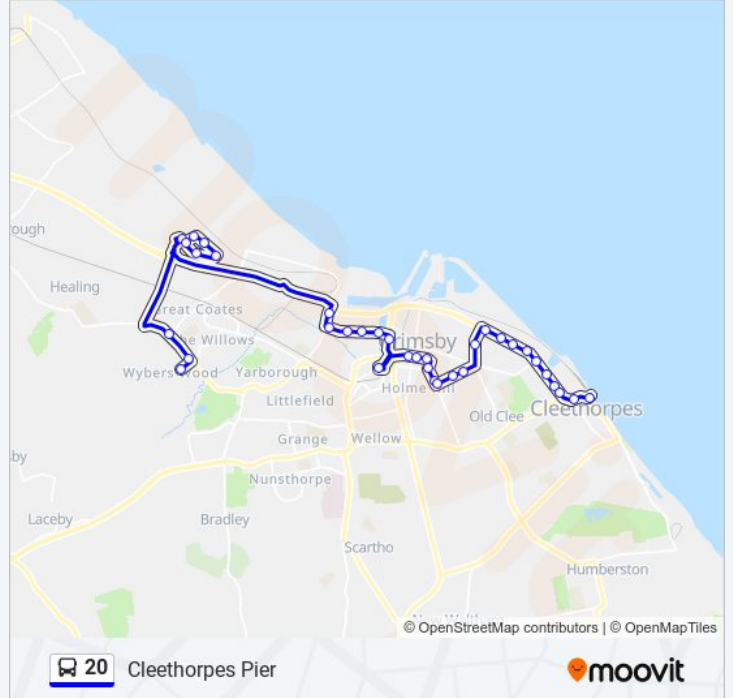

Fisherman's Wharf, Grimsby

Market Street, Grimsby

Riverhead Exchange, Grimsby

Asda, Ellis Way

Hainton Avenue, East Marsh

Heneage Road, East Marsh

Ladysmith Street, Weelsby

Julian Street, Weelsby

### 20 bus Info

**Direction:** Cleethorpes Pier

**Stops:** 35

**Trip Duration:** 41 min

**Line Summary:**

Grant Thorold Library, Weelsby  
 Grant Thorold Park, Weelsby  
 Clerke Street, East Marsh  
 Park Street, Cleethorpes  
 Barcroft Street, Cleethorpes  
 Imperial Avenue, Cleethorpes  
 Fuller Street, Cleethorpes  
 Suggitts Lane, Cleethorpes  
 Pelham Road, Cleethorpes  
 Reynolds Street, Cleethorpes  
 Poplar Road, Cleethorpes  
 St Peters Avenue, Cleethorpes  
 Sea Road, Cleethorpes Pier

**Direction: Wybers Wood**

33 stops

[VIEW LINE SCHEDULE](#)

Sea Road, Cleethorpes Pier  
 Cross Street, Cleethorpes  
 Isaacs Hill, Cleethorpes  
 Poplar Road, Cleethorpes  
 Reynolds Street, Cleethorpes  
 Pelham Road, Cleethorpes  
 Suggitts Lane, Cleethorpes  
 Fuller Street, Cleethorpes  
 Imperial Avenue, Cleethorpes  
 Barcroft Street, Cleethorpes  
 Clerke Street, East Marsh  
 Grant Thorold Park, Weelsby  
 Grant Thorold Library, Weelsby  
 Weelsby Street South, Weelsby  
 Durban Road, Weelsby  
 Edward Street, Weelsby

**20 bus Info**

**Direction:** Wybers Wood

**Stops:** 33

**Trip Duration:** 42 min

**Line Summary:**

Bradley Street, Weelsby

Holles Street, Ellis Way

Riverhead Exchange, Grimsby