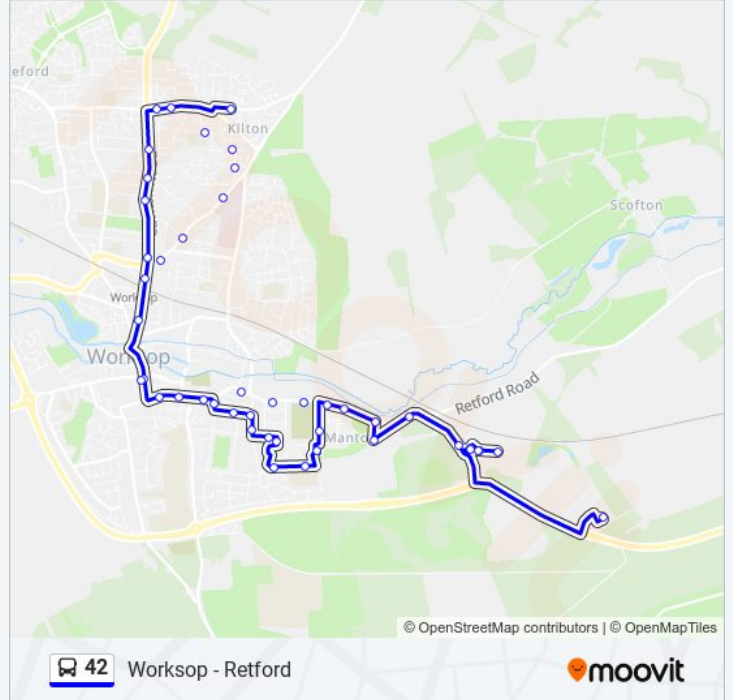

Hardwick Road West, Manton

Shrewsbury Road, Manton

Foxglove Close, Manton

Talbot Road, Manton

Lincoln Street, Manton

Cemetery Road, Worksop

Priory, Worksop

Victoria Road, Worksop

Worksop Bus Station, Worksop

Miners Welfare, Worksop

Worksop Railway Station, Worksop

North Notts College, Worksop

Ashley Court, Worksop

Carlton Avenue, Worksop

Raines Avenue, Worksop

Carlton Road, Worksop

Thievedale Avenue, Worksop

Thievesdale Close, Wensleydale

Direction: Worksop

20 stops

[VIEW LINE SCHEDULE](#)

Wilkinsons, Manton Wood

Enterprise Zone, Manton Wood

Roundabout, Manton

Foxglove Close, Manton

Talbot Road, Manton

Lincoln Street, Manton

Cemetery Road, Worksop

Priory, Worksop

Victoria Road, Worksop

Worksop Bus Station, Worksop

42 bus info