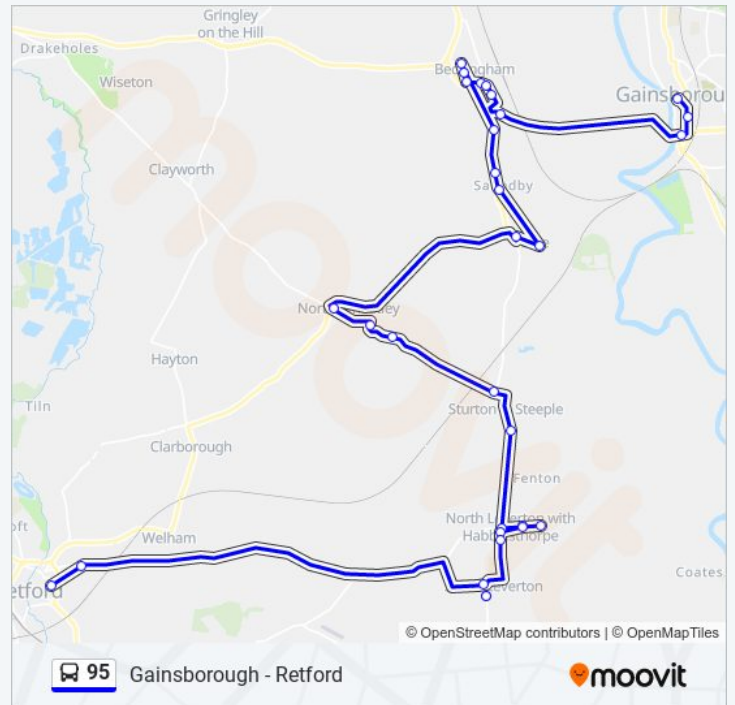

Trip Duration: 55 min

Line Summary:

Church Street, Sturton Le Steeple

Station Road, Sturton Le Steeple

St Helens Rise, North Wheatley

Primary School, North Wheatley

Top Street, North Wheatley

East Street, Bole

Top Street, North Wheatley

Primary School, North Wheatley

St Helens Rise, North Wheatley

Station Road, Sturton Le Steeple

Church Street, Sturton Le Steeple

Crossroads, North Leverton

Hawthorne Close, North Leverton

Town Street, South Leverton

Town Street, South Leverton

Retford Road, South Leverton

Claters Close, Retford

Retford Bus Station, Retford

The Square, Retford

Bridgeway, Retford

Lime Tree Avenue, Retford

St Josephs Church, Retford

Sports Ground, Retford

Retford Oaks Academy, Retford

Direction: Retford

Stops: 33

Trip Duration: 55 min

Line Summary:

95 bus time schedules and route maps are available in an offline PDF at moovitapp.com. Use the [Moovit App](#) to see live bus times, train schedule or subway schedule, and step-by-step directions for all public transit in East Midlands.