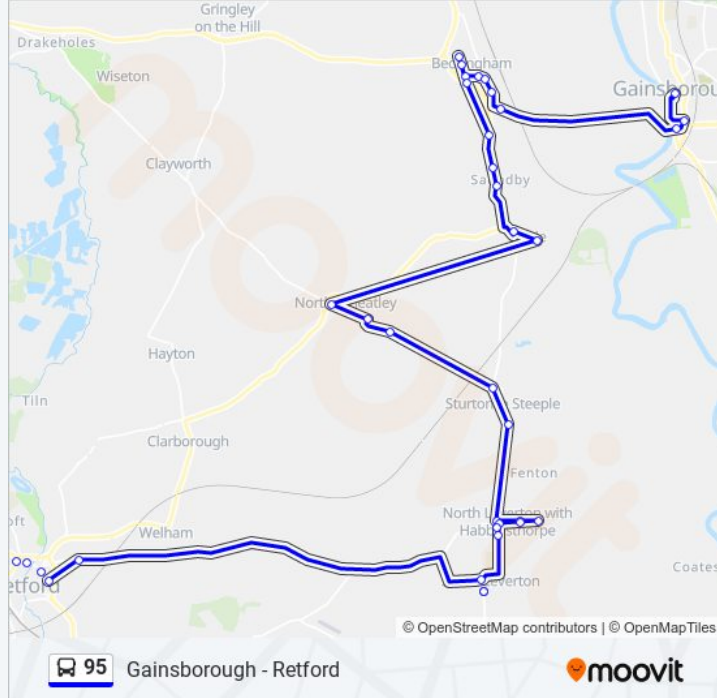

Trip Duration: 55 min

Line Summary:

Church Street, Sturton Le Steeple

Station Road, Sturton Le Steeple

St Helens Rise, North Wheatley

Primary School, North Wheatley

Top Street, North Wheatley

East Street, Bole

Bar Road North, Beckingham

Station Road, Beckingham

The Croft, Beckingham

Roundabout, Beckingham

King Street, Gainsborough

Portland Terrace, Gainsborough

Bus Station, Gainsborough

Direction: Retford

33 stops

[VIEW LINE SCHEDULE](#)

Bus Station, Gainsborough

Trinity Arts Centre, Gainsborough

King Street, Gainsborough

Roundabout, Beckingham

The Croft, Beckingham

Station Road, Beckingham