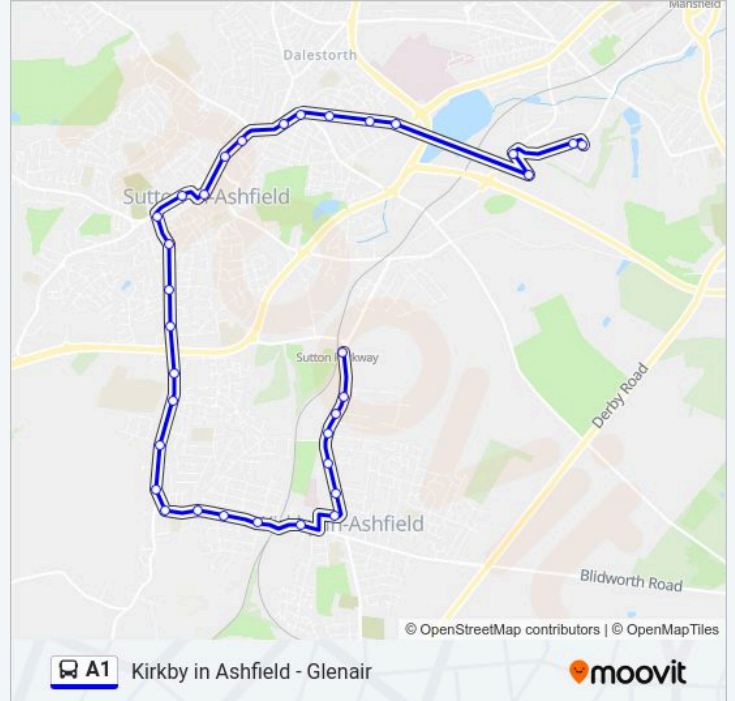

Amazon, Oakham Business Park

Lower Oakham Way, Oakham Business Park

Capita, Oakham Business Park

Glenair, Oakham Business Park

Direction: Sutton Junction

33 stops

[VIEW LINE SCHEDULE](#)

Glenair, Oakham Business Park

Oak Tree Road, Sutton In Ashfield

Edward Avenue, Sutton In Ashfield

Northern View, Sutton In Ashfield

Sutton Bus Station, Sutton In Ashfield

Leisure Centre, Sutton In Ashfield

Hack Lane, Sutton In Ashfield

A1 bus Info

Direction: Sutton Junction

Stops: 33

Trip Duration: 28 min

Line Summary:

Collins Avenue, Sutton In Ashfield
Raymond Close, Kirkby In Ashfield
Wentworth Road, Kirkby In Ashfield
Frederick Avenue, Kirkby In Ashfield
Bentinck Miners Welfare, Kirkby In Ashfield
Kirkby Cross, Kirkby In Ashfield
Greenwood Drive, Kirkby In Ashfield
Wheatley Avenue, Kirkby In Ashfield
Forster Street, Kirkby In Ashfield
Council Offices, Kirkby In Ashfield
Pond Street, Kirkby In Ashfield
Gladstone Street, Kirkby In Ashfield
Clover Street, Kirkby In Ashfield
Edward Street, Kirkby In Ashfield
David Street, Kirkby In Ashfield
Lowmoor Business Park, Kirkby In Ashfield
Sutton Parkway Rail Station, Sutton Junction