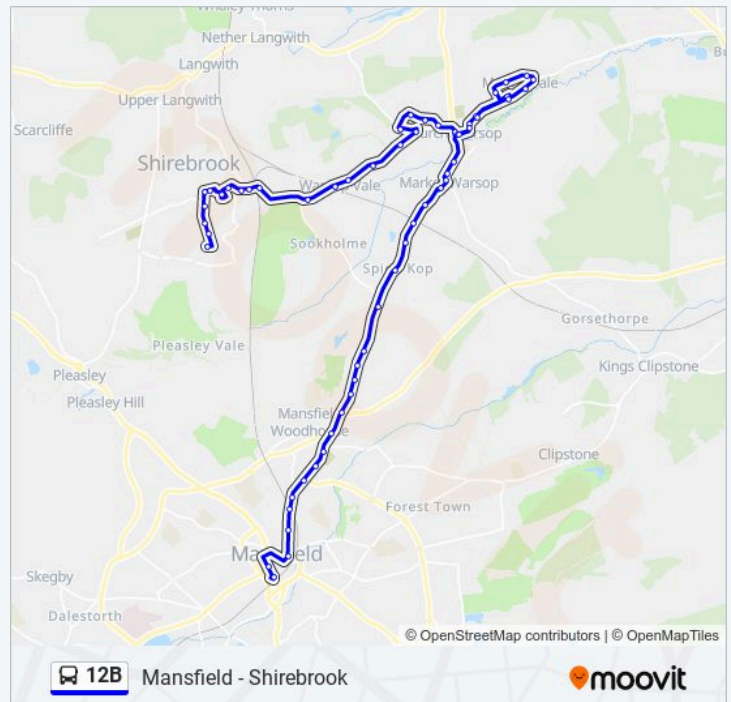

Bingo Hall, Market Warsop

Hetts Lane, Market Warsop

Eastlands Lane, Church Warsop

Rectory Road, Church Warsop

**12B bus Time Schedule**

Shirebrook Route Timetable:

Sunday	09:05 - 19:05
Monday	Not Operational
Tuesday	Not Operational
Wednesday	Not Operational
Thursday	Not Operational
Friday	Not Operational
Saturday	Not Operational

**12B bus Info**

**Direction:** Shirebrook

**Stops:** 59

**Trip Duration:** 48 min

**Line Summary:**

Tissington Avenue, Church Warsop

Caunton Close, Meden Vale

Perlthorpe Avenue, Meden Vale