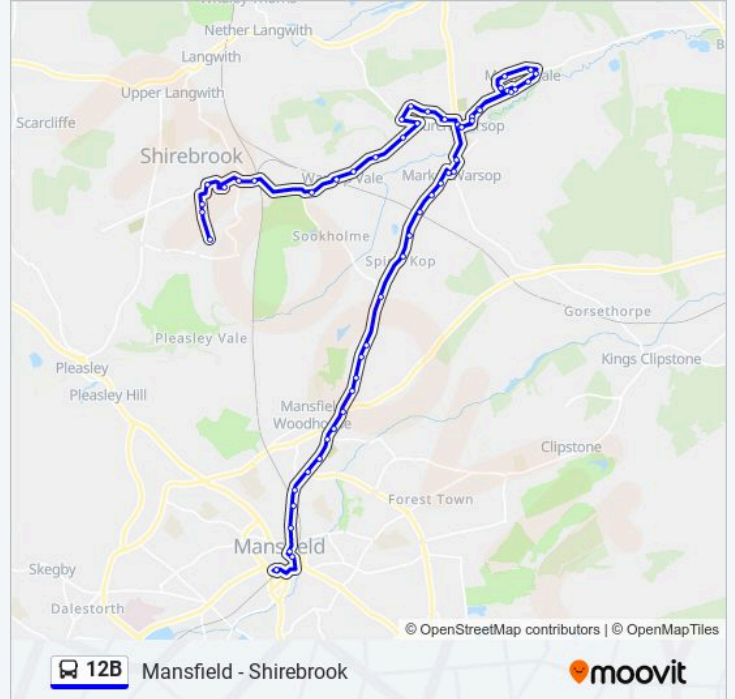

### Direction: Mansfield

56 stops

[VIEW LINE SCHEDULE](#)

Vale Drive, Shirebrook  
Model Village Infants, Shirebrook  
Police Station, Shirebrook  
Beech Terrace, Shirebrook  
Market Place, Shirebrook  
Shire Hotel, Shirebrook  
Vernon Street, Shirebrook  
Longster Road, Warsop Vale  
Vale Hotel, Warsop Vale  
King Street, Warsop Vale  
Rock House, Warsop Vale  
Carter Lane, Church Warsop  
Wood Lane, Church Warsop  
Birch Street, Church Warsop  
Laurel Avenue, Church Warsop  
Grove Road, Church Warsop  
Bishops Walk, Church Warsop  
Church, Church Warsop  
Eastlands Lane, Church Warsop  
Rectory Road, Church Warsop  
Tissington Avenue, Church Warsop

### 12B bus Info

**Direction:** Mansfield

**Stops:** 56

**Trip Duration:** 50 min

**Line Summary:**

Egmanton Road, Meden Vale  
Netherfield School, Meden Vale  
Elkesley Road, Meden Vale  
Surgery, Meden Vale  
Marston Avenue, Meden Vale  
Perlthorpe Avenue, Meden Vale  
Caunton Close, Meden Vale  
Egmanton Road, Meden Vale  
Tissington Avenue, Church Warsop  
Manor Road, Church Warsop  
Eastlands Lane, Church Warsop  
Hetts Lane, Market Warsop  
Woodland Grove, Market Warsop  
Church Street, Market Warsop  
High Street, Market Warsop  
Vale Avenue, Market Warsop  
Elmfield, Market Warsop  
Cats Protection League, Spion Kop  
Woodlands Way, Spion Kop  
Nettleworth, Mansfield Woodhouse  
The Golf Course, Mansfield Woodhouse  
Greenholme Park, Mansfield Woodhouse  
The Pastures, Mansfield Woodhouse  
Ashwell Avenue, Mansfield Woodhouse  
Peafield Lane, Mansfield Woodhouse  
Warsop Road, Mansfield Woodhouse  
Recreation Ground, Mansfield Woodhouse  
King Street, Mansfield Woodhouse  
Old Mill Lane, Mansfield Woodhouse  
Mansfield Road, Mansfield Woodhouse  
Birding Street, Mansfield  
Nursery Street, Mansfield

Leeming Street, Mansfield

Toothill Lane, Mansfield

Mansfield Bus Station, Mansfield

**Direction: Shirebrook**

59 stops

[VIEW LINE SCHEDULE](#)

Mansfield Bus Station, Mansfield

Quaker Way, Mansfield