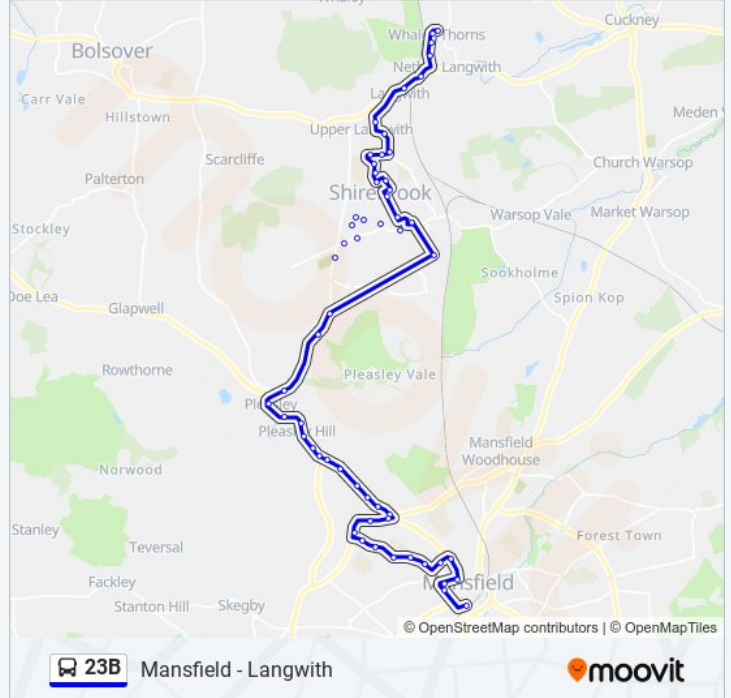

The Summit, Shirebrook

23B bus Time Schedule

Mansfield Route Timetable:

Sunday	09:06 - 21:06
Monday	19:06 - 23:06
Tuesday	19:06 - 23:06
Wednesday	19:06 - 23:06
Thursday	19:06 - 23:06
Friday	19:06 - 23:06
Saturday	19:06 - 23:06

23B bus Info

Direction: Mansfield

Stops: 56

Trip Duration: 44 min

Line Summary:

Chestnut Drive, Shirebrook
Hawthorne Avenue, Shirebrook
Little Lane, Shirebrook
Common Lane, Shirebrook
Cemetery, Shirebrook
Wood Lane, Pleasley
Archaeological Way, Pleasley
Outgang Lane, Pleasley
Pit Lane, Pleasley
Meden Square, Pleasley
Nursery School, Pleasley
Poplar Drive, Pleasley Hill
Cemetery, Pleasley Hill
Clarence Street, Pleasley Hill
Woburn Road, Radmanthwaite
Radmanthwaite Road, Radmanthwaite
Oxclose Lane, Radmanthwaite
Brougham Avenue, Bull Farm
Shaftsbury Avenue, Bull Farm
Clumber Drive, Bull Farm
Beckett Avenue, Bull Farm
Fairholme Drive, Bull Farm
Water Lane, Mansfield
Collingham Road, Mansfield
Chester Street, Mansfield
Somersall Street, Mansfield
Surrey Drive, Mansfield
Broomhill Lane, Mansfield
Fire Station, Mansfield
Tesco, Mansfield
Wood Street, Mansfield
Thoresby Street, Mansfield
Union Street, Mansfield

Broomhill Lane, Mansfield

Surrey Drive, Mansfield

Somersall Street, Mansfield

Chester Street, Mansfield

Collingham Road, Mansfield

Water Lane, Mansfield

Fairholme Drive, Bull Farm

Beckett Avenue, Bull Farm

Stops: 51

Trip Duration: 40 min

Line Summary:

Little Lane, Shirebrook

Hawthorne Avenue, Shirebrook

Chestnut Drive, Shirebrook

The Summit, Shirebrook

Church Drive, Shirebrook