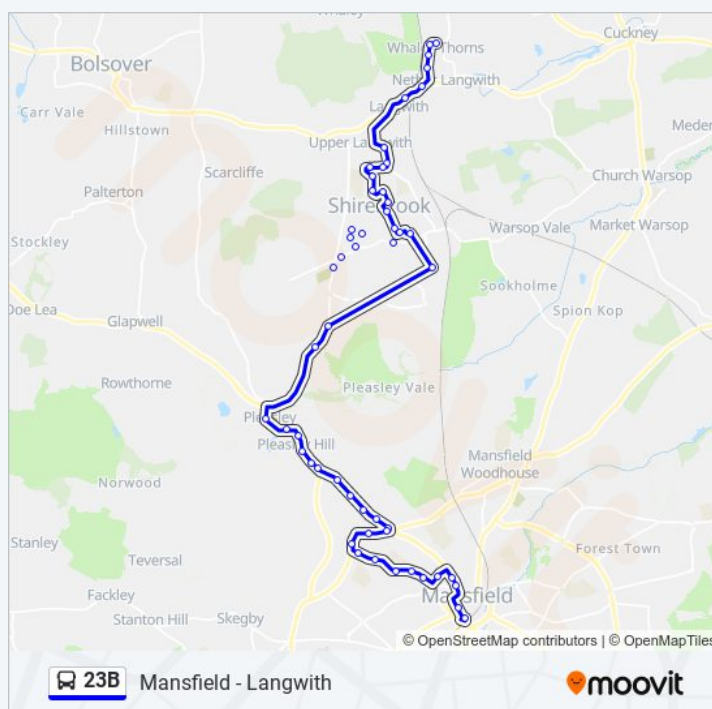

Nursery School, Pleasley

Meden Square, Pleasley

Pit Lane, Pleasley

Archaeological Way, Pleasley

Wood Lane, Pleasley

Cemetery, Shirebrook

Common Lane, Shirebrook

23B bus Time Schedule

Whaley Thorns Route Timetable:

Sunday	08:25 - 20:25
Monday	18:25 - 22:25
Tuesday	18:25 - 22:25
Wednesday	18:25 - 22:25
Thursday	18:25 - 22:25
Friday	18:25 - 22:25
Saturday	18:25 - 22:25

23B bus Info

Direction: Whaley Thorns

Stops: 51

Trip Duration: 40 min

Line Summary:

Little Lane, Shirebrook

Hawthorne Avenue, Shirebrook

Chestnut Drive, Shirebrook

The Summit, Shirebrook

Church Drive, Shirebrook