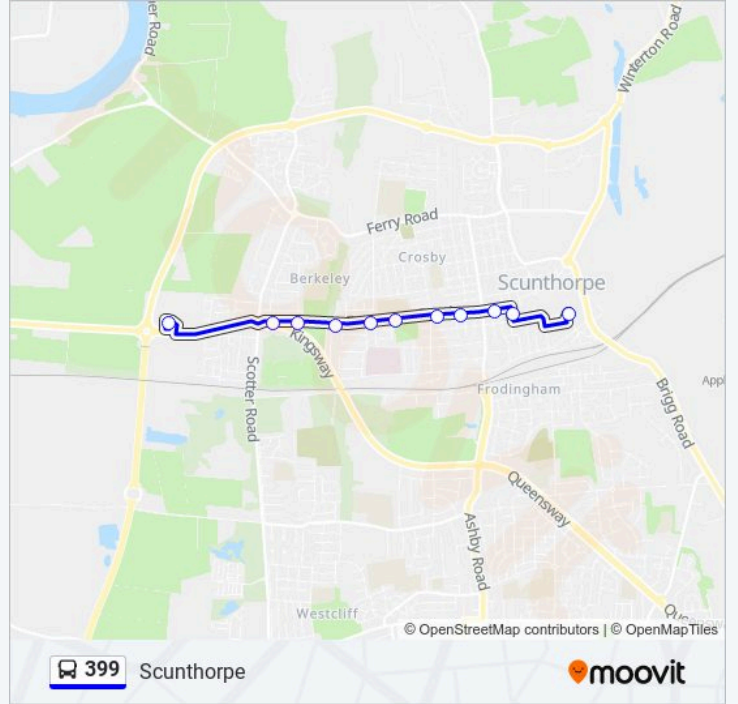

Direction: Scunthorpe

9 stops

[VIEW LINE SCHEDULE](#)

Tesco, Scunthorpe

Doncaster Road, Berkeley Circle

Collinson Avenue, Scunthorpe

Highfield Avenue, Scunthorpe

Sainsbury`S, Scunthorpe

399 bus Info

Direction: Scunthorpe

Stops: 9

Trip Duration: 10 min

Line Summary:

Direction: Scunthorpe

11 stops

[VIEW LINE SCHEDULE](#)

- Bus Station, Scunthorpe
- Frances Street, Scunthorpe
- Dunstall Street, Scunthorpe
- Pavillion Row, Scunthorpe
- Sainsbury`S, Scunthorpe
- High Ridge School, Scunthorpe
- Highfield Avenue, Scunthorpe
- Cliff Closes Road, Scunthorpe
- Collinson Avenue, Scunthorpe
- Doncaster Road, Berkeley Circle
- Tesco, Scunthorpe

399 bus Info

Direction: Scunthorpe

Stops: 11

Trip Duration: 9 min

Line Summary:

399 bus time schedules and route maps are available in an offline PDF at moovitapp.com. Use the Moovit App to see live bus times, train schedule or subway schedule, and step-by-step directions for all public transit in East Midlands.