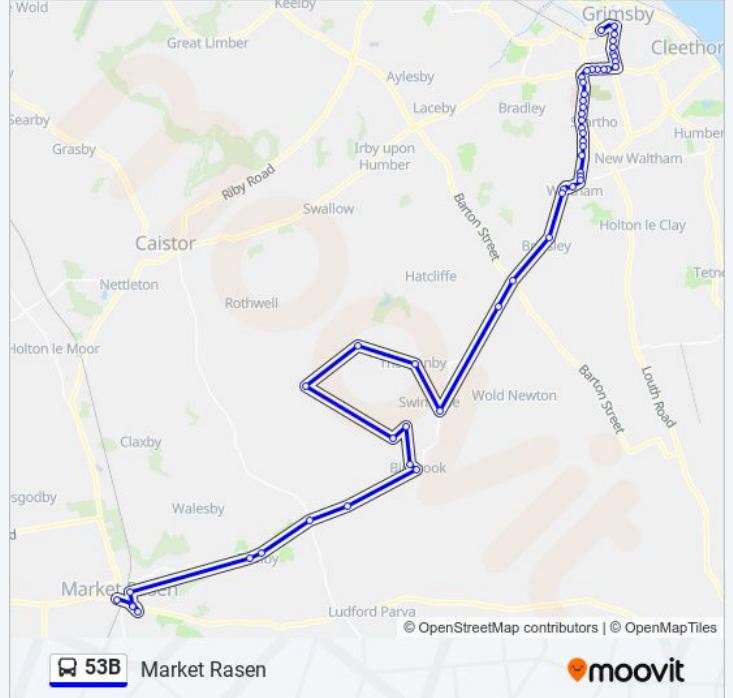

Hawthorne Avenue, Scartho

Dovedale Drive, Scartho

Orchard Croft, Scartho

Boundary Road, Scartho

Fairway, Waltham

Veterinary Clinic, Waltham

Station Road, Waltham

Church Lane, Waltham

The Kings Head, Waltham

Brigsley Road, Waltham

St Helens Crescent, Brigsley

Ashby Hill, Ashby Cum Fenby

Crossways, East Ravendale

Swinhope Road, Swinhope

All Saints Church, Thorganby

All Saints Church, Croxby

Thoresway Crossroads, Thoresway

Cumberland Terrace, Brookenby

York Road, Brookenby

Orford Road, Binbrook

Bus Shelter, Binbrook

Telephone Box, Kirmond Le Mire

Bully Hill Crossroads, Kirmond Le Mire

All Saints Church, Tealby

Cow Lane, Tealby

Waterloo Street, Market Rasen

Telephone Box, Market Rasen

De Aston School Bus Park, Market Rasen

Telephone Box, Market Rasen

Market Place, Market Rasen