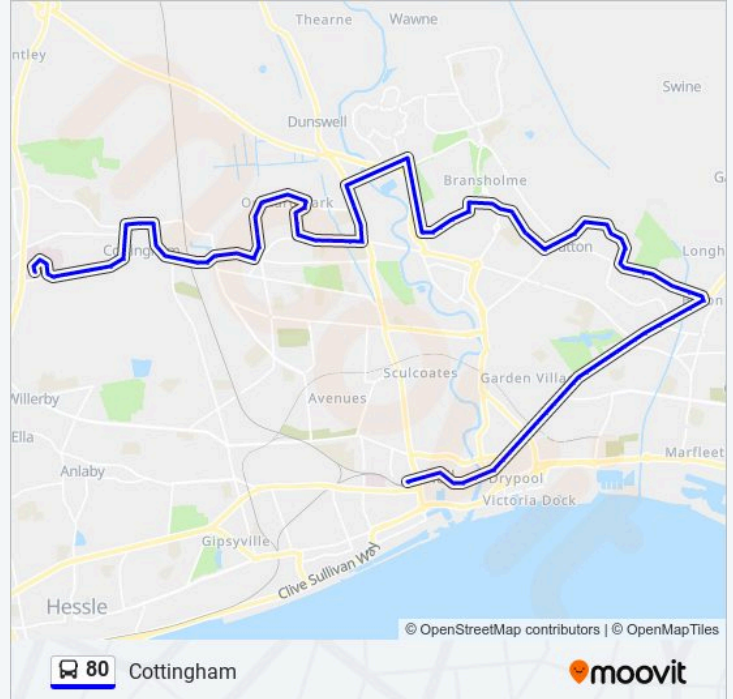

Waldegrave Avenue, Sutton Ings

Grasby Road, Sutton Ings

Four In Hand, Sutton Ings

Minster Court, Sutton Ings

Saltshouse Road, Sutton Ings

Eastfield House, Sutton Ings

East Mount Avenue, Sutton Ings

Wilberforce College, Sutton Ings

Camberwell Close, Sutton Ings

St Bartholomew's Way, Sutton Ings

Battersea Close, Sutton Ings

Saltshouse Tavern, Sutton Ings

Gleneagles Park, Sutton-On-Hull

Stromness Way, Sutton-On-Hull

Greenhow Close, Sutton-On-Hull

Danby Close, Sutton-On-Hull

Kestrel Avenue, Sutton-On-Hull

Langsett Road, Sutton-On-Hull

Truro Close, Bransholme

Midmere School, Bransholme

Dorchester Road, Bransholme

Winifred Holtby School, Bransholme

Bransholme Centre, Bransholme

Bransholme Library, Bransholme

Bude Road, Bransholme

Stroud Crescent West, Bransholme

Coleford Grove, Bransholme

Marsdale, Sutton Park

Clarondale, Sutton Park

Cotterdale, Sutton Park

Grandale, Sutton Park

Asda Kingswood, Kingswood