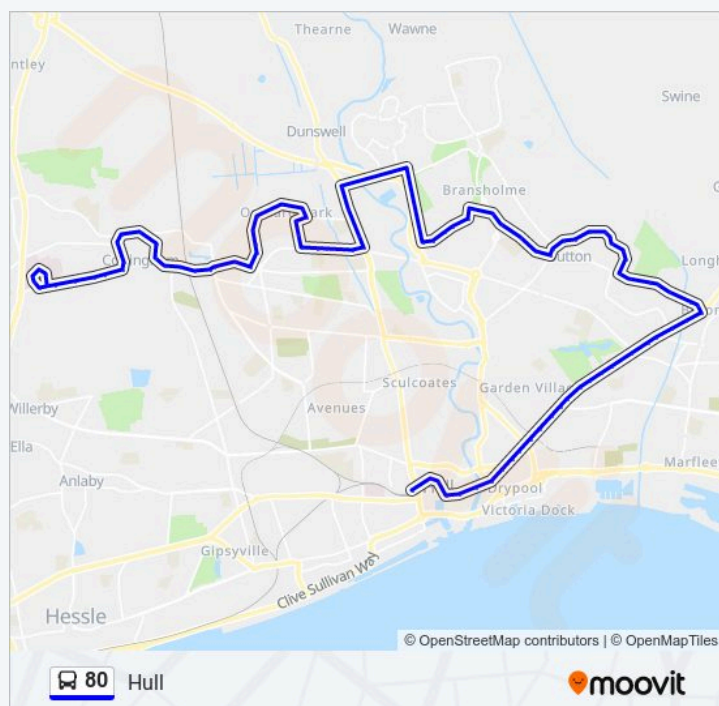

Stops: 94

Trip Duration: 84 min

Line Summary:

Ancourt, Inglemire

Glencourt, Orchard Park

Courtland Road, Orchard Park

Danepark Road, Orchard Park

Riby Court, North Hull Estate