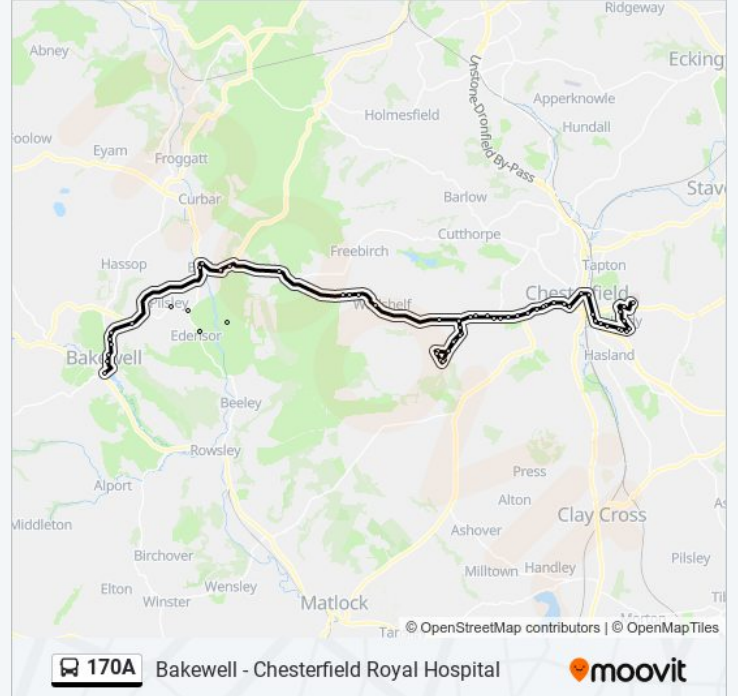

Brookfield Avenue, Brookside

Brookfield Community School, Brookside

Storrs Road End, Brookside

Vincent Crescent, Brampton

Heaton Street, Brampton

Walton Road End, Brampton

Barrell, Brampton

Tramway Tavern, Brampton

Alma Street West, Brampton

West Bars Roundabout, Chesterfield

West Bars, Chesterfield

New Beetwell Street, Chesterfield (B12)

Brewery Street, Chesterfield

Railway Station, Chesterfield

Stanley Street, Spital

Valley Crescent, Spital

Co-Op Store, Spital

Smith Crescent, Spital

Rose Garth Close, Spital

Taylor Crescent, Spital

Bus Turnaround, Spital

Dalewood Close, Hady

Houldsworth Drive, Hady

High View Close, Hady

Harvey Road, Hady

Chesterfield Royal Hospital Stop 2, Calow

Direction: Chesterfield

47 stops

[VIEW LINE SCHEDULE](#)

Bakewell Rutland Square, Bakewell

Castle Mount Crescent, Bakewell