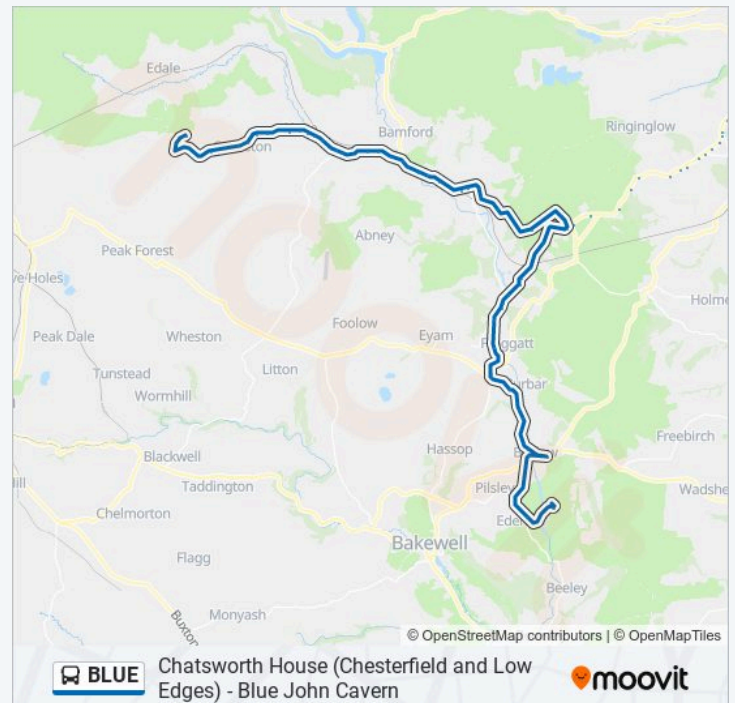

## BLUE bus Time Schedule

Mam Tor Route Timetable:

Sunday	08:48 - 16:00
Monday	08:48 - 16:00
Tuesday	08:48 - 16:00
Wednesday	08:48 - 16:00
Thursday	08:48 - 16:00
Friday	08:48 - 16:00
Saturday	08:48 - 16:00

## BLUE bus Info

**Direction:** Mam Tor

**Stops:** 70

**Trip Duration:** 70 min

**Line Summary:**

Ecclesall Road South/Millhouses Lane, Ecclesall

Ecclesall Road South/Cortworth Road, Ecclesall

Ecclesall Road South/Dobcroft Road, Ecclesall