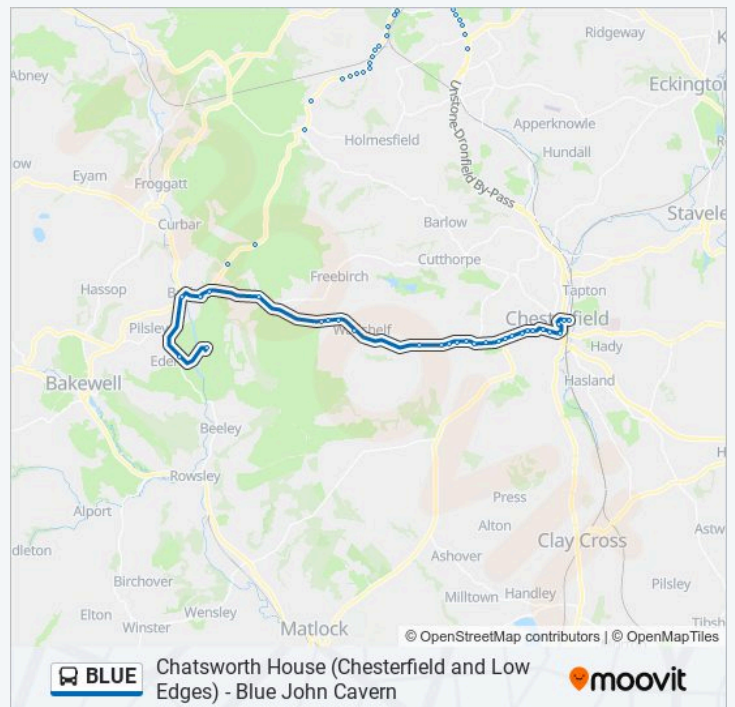

Abbeydale Road South/Dobcroft Avenue, Millhouses

Abbeydale Road South/Abbey Lane, Abbeydale

Abbeydale Road South/Abbey Lane, Abbeydale

Abbeydale Road South/Sherwood Glen, Abbeydale

Abbeydale Road South/Dore Road, Abbeydale Park

**BLUE bus Info**

**Direction:** Chatsworth

**Stops:** 46

**Trip Duration:** 38 min

**Line Summary:**

Abbeydale Road South/Brinkburn Drive,  
Abbeydale Park

Abbeydale Road South/West View Close, Totley  
Brook