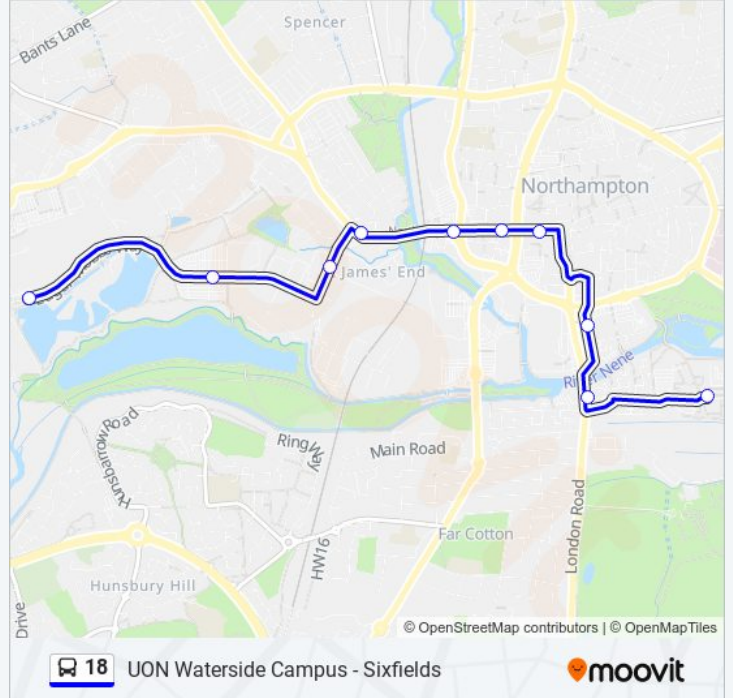

## UON Waterside Campus - Sixfields

Get The App

The 18 bus line (UON Waterside Campus - Sixfields) has 2 routes. For regular weekdays, their operation hours are:  
(1) Northampton: 07:00 - 18:57(2) Sixfields: 07:18 - 19:25  
Use the Moovit App to find the closest 18 bus station near you and find out when is the next 18 bus arriving.

### Direction: Northampton

10 stops

[VIEW LINE SCHEDULE](#)

- Football Ground, Sixfields
- Claret Car Park, Sixfields
- Borough Council Depot, St James End
- Byfield Road, St James End
- Rail Station Approach Road, Northampton
- Sol Central, Northampton
- St Peters Walk, Northampton
- Navigation Row, Far Cotton
- Old Towcester Road, Far Cotton
- University Senate, Northampton

### 18 bus Info

**Direction:** Northampton

**Stops:** 10

**Trip Duration:** 22 min

**Line Summary:**

### Direction: Sixfields

8 stops

[VIEW LINE SCHEDULE](#)

- University Senate, Northampton
- Lower Mounts, Northampton
- Sol Central, Northampton
- Rail Station Approach Road, Northampton
- Borough Council Depot, St James End
- Claret Car Park, Sixfields
- Football Ground, Sixfields
- Football Ground, Sixfields