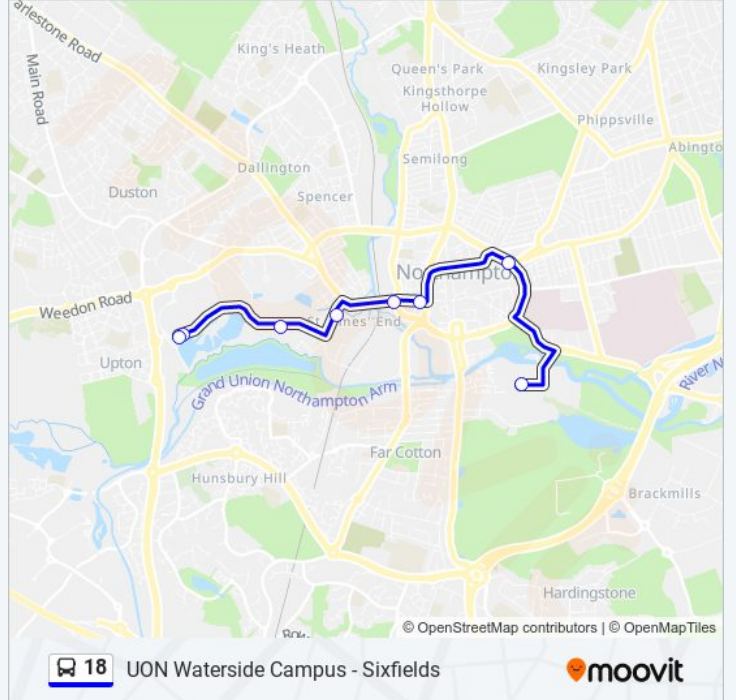

## UON Waterside Campus - Sixfields

Get The App

The 18 bus line (UON Waterside Campus - Sixfields) has 2 routes. For regular weekdays, their operation hours are:  
(1) Northampton: 07:00 - 18:57(2) Sixfields: 07:18 - 19:25  
Use the Moovit App to find the closest 18 bus station near you and find out when is the next 18 bus arriving.

### 18 bus Info

**Direction:** Northampton

**Stops:** 10

**Trip Duration:** 22 min

**Line Summary:**

### Direction: Sixfields

8 stops

[VIEW LINE SCHEDULE](#)

- University Senate, Northampton
- Lower Mounts, Northampton
- Sol Central, Northampton
- Rail Station Approach Road, Northampton
- Borough Council Depot, St James End
- Claret Car Park, Sixfields
- Football Ground, Sixfields
- Football Ground, Sixfields

### 18 bus Info

**Direction:** Sixfields

**Stops:** 8

**Trip Duration:** 20 min

**Line Summary:**

18 bus time schedules and route maps are available in an offline PDF at [moovitapp.com](https://moovitapp.com). Use the [Moovit App](#) to see live bus times, train schedule or subway schedule, and step-by-step directions for all public transit in East Midlands.