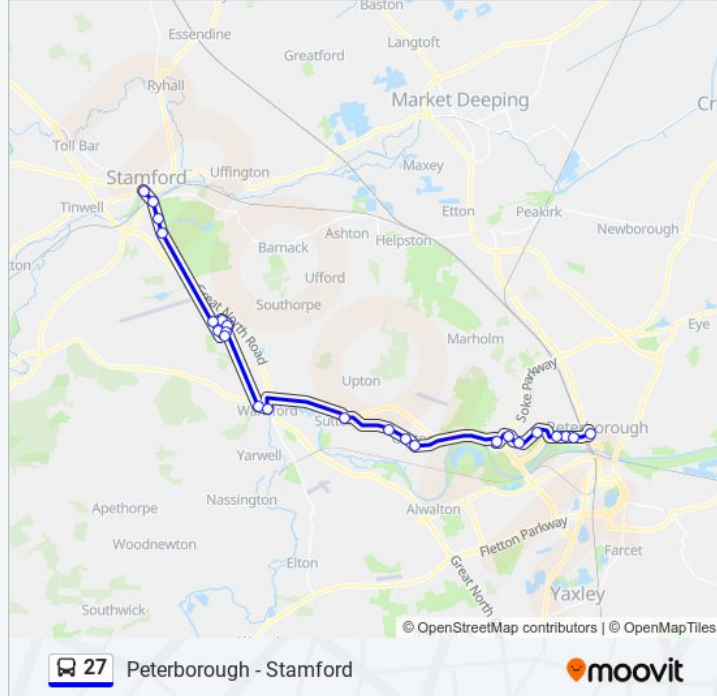

## Queensgate Bus Stn, Peterborough

### 27 bus Info

**Direction:** Stamford

**Stops:** 24

**Trip Duration:** 58 min

**Line Summary:**

Church Road, Wittering

Post Office, Wittering

Burghley Golf Course, St Martin's Without

First Drift, Wothorpe

High School, Stamford

Bus Station, Stamford

**Direction: Wittering**

20 stops

[VIEW LINE SCHEDULE](#)

Queensgate Bus Stn, Peterborough

Kirkwood Close, Peterborough