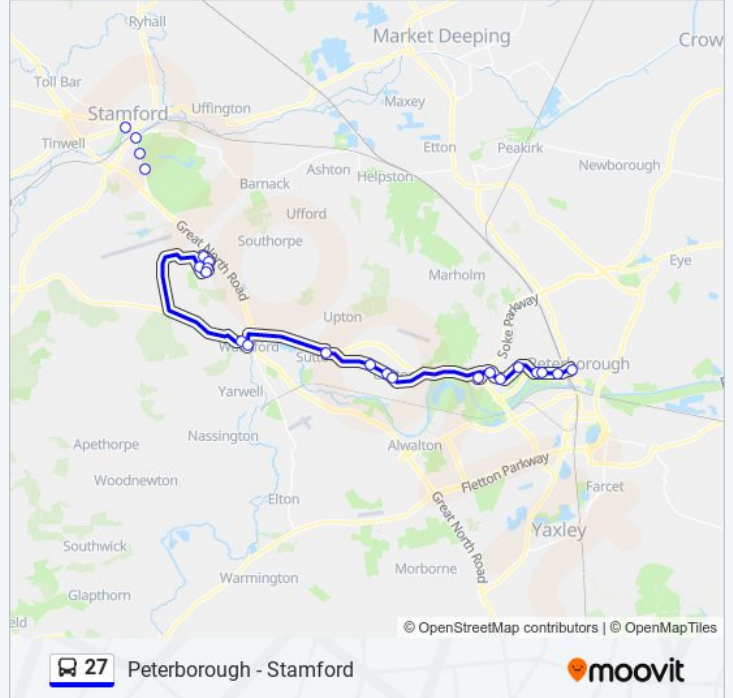

Use the Moovit App to find the closest 27 bus station near you and find out when is the next 27 bus arriving.

**Direction: Peterborough**

23 stops

[VIEW LINE SCHEDULE](#)

- Bus Station, Stamford
- High School, Stamford
- First Drift, Wothorpe
- Burghley Golf Course, St Martin's Without
- Exeter Road, Wittering
- Spar Shop, Wittering
- Parker Road, Wittering
- Legg Road, Wittering
- Church Road, Wittering
- Robins Field, Wansford
- Old North Rd, Wansford
- Old Peterborough Road, Sutton
- Bus Shelter, Ailsworth
- Village Hall, Castor
- Splash Lane, Castor
- Police Headquarters, Thorpe Wood
- Fox And Hounds, Longthorpe
- Woburn Close, Longthorpe
- Thorpe Hall, Netherton
- Thorpe Meadows, Longthorpe
- High School, Peterborough
- Kirkwood Close, Peterborough

**27 bus Info**

**Direction:** Peterborough

**Stops:** 23

**Trip Duration:** 74 min

**Line Summary:**

## Queensgate Bus Stn, Peterborough

### Direction: Stamford

24 stops

[VIEW LINE SCHEDULE](#)

Queensgate Bus Stn, Peterborough

Kirkwood Close, Peterborough

High School, Peterborough

Thorpe Meadows, Longthorpe

Thorpe Hall, Netherton