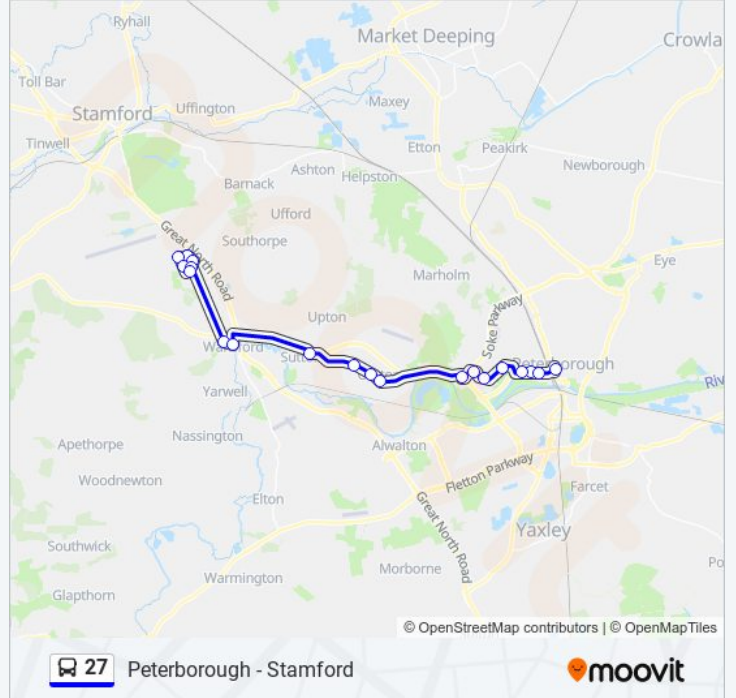

Church Road, Wittering

Post Office, Wittering

27 bus time schedules and route maps are available in an offline PDF at moovitapp.com. Use the [Moovit App](#) to see live bus times, train schedule or subway schedule, and step-by-step directions for all public transit in East Midlands.

[About Moovit](#) • [MaaS Solutions](#) • [Supported Countries](#) • [Mooviter Community](#)

© 2024 Moovit - All Rights Reserved

Check Live Arrival Times