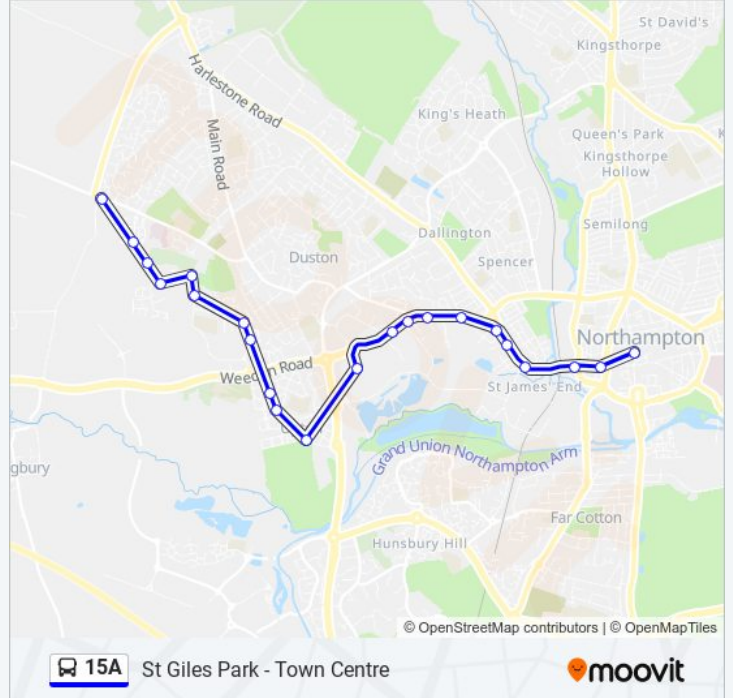

### 15A bus Info

**Direction:** Northampton

**Stops:** 26

**Trip Duration:** 32 min

**Line Summary:**

Rail Station Approach Road, Northampton

Sol Central, Northampton

St Peters Walk, Northampton

### 15A bus Time Schedule

St Giles Park Route Timetable:

Sunday	08:40 - 17:42
Monday	Not Operational
Tuesday	Not Operational
Wednesday	Not Operational
Thursday	Not Operational
Friday	Not Operational
Saturday	Not Operational

### 15A bus Info

**Direction:** St Giles Park

**Stops:** 22

**Trip Duration:** 23 min

**Line Summary:**

Old Hospital, St Crispin

White House, St Crispin

Dent Close, St Crispin

Weggs Farm Road, St Giles Park

15A bus time schedules and route maps are available in an offline PDF at [moovitapp.com](https://moovitapp.com). Use the [Moovit App](#) to see live bus times, train schedule or subway schedule, and step-by-step directions for all public transit in East Midlands.