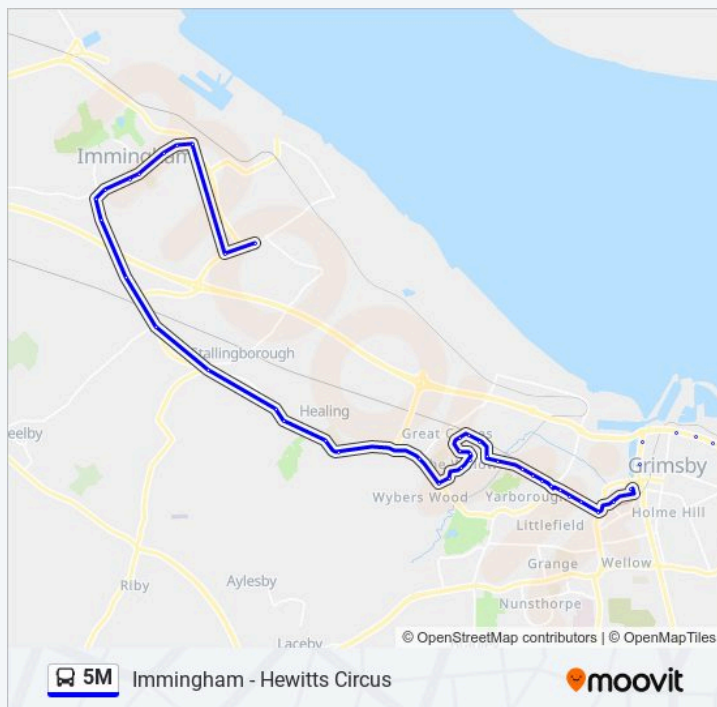

5M bus Info

Direction: Grimsby

Stops: 46

Trip Duration: 48 min

Line Summary:

Low Road, Healing

Great Coates Road, Healing

Station Road, Great Coates

Fuller Street, Cleethorpes

Imperial Avenue, Cleethorpes

Barcroft Street, Cleethorpes

Park Street, East Marsh

Weelsby Street, East Marsh

Levington Street, East Marsh

Tomline Street, East Marsh

Lower Spring Street, Grimsby

Friday

06:35 - 15:55

Saturday

Not Operational

5M bus Info

Direction: Stallingborough

Stops: 76

Trip Duration: 42 min

Line Summary:

Market Street, Grimsby

Riverhead Exchange, Grimsby

St James Church Stop 1, Grimsby

Cartergate, West Marsh

Littlefield Lane, West Marsh

Marshall Avenue, West Marsh

Lynton Parade, West Marsh