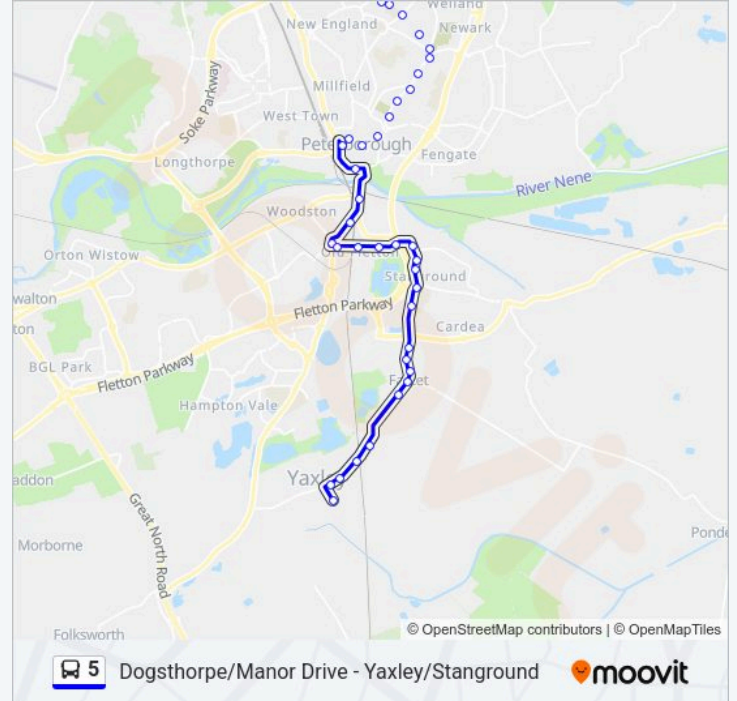

Stops: 43

Trip Duration: 45 min

Line Summary:

Town Bridge Corner, Fletton

Park Street, Fletton

Drill Hall, Woodston

Working Mens Club, Fletton

Milton Road, Fletton

Lawrence Avenue, Farcet

St Mary's Street, Farcet

Main Street, Farcet

Haddon Way, Farcet

Station Farm, Yaxley

Station Road, Yaxley

Mere View, Yaxley

Windsor Road, Yaxley

Lansdowne Road, Yaxley

Direction: Dogsthorpe

48 stops

[VIEW LINE SCHEDULE](#)

Lansdowne Road, Yaxley

The Duck & Drake, Yaxley

Rosewood Close, Yaxley

Askew's Lane, Yaxley

34 stops

[VIEW LINE SCHEDULE](#)

Lansdowne Road, Yaxley

The Duck & Drake, Yaxley

Rosewood Close, Yaxley

Askew's Lane, Yaxley

Church Street, Yaxley

Carysfort Close, Yaxley