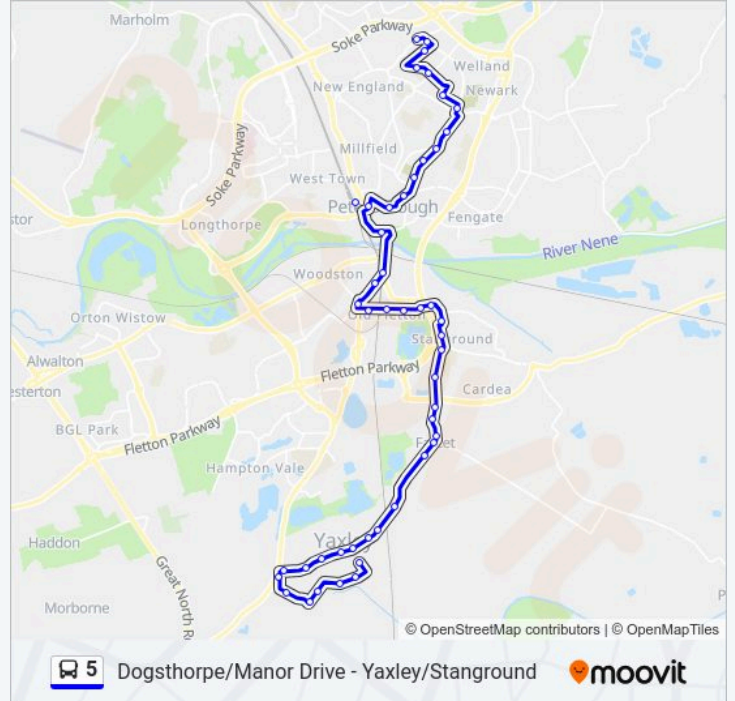

5 bus Info

Direction: Dogsthorpe

Stops: 48

Trip Duration: 60 min

Line Summary:

Old Health Centre, Stanground

Aldi, Stanground

Sunset Aquarists, Stanground

Broadway Corner, Eastfield

Wheatsheaf, Eastfield

Sycamore Ave, Dogsthorpe

Sycamone Avenue, Dogsthorpe

Central Ave Shops, Dogsthorpe

Cerris Road, Dogsthorpe

Willow Avenue, Dogsthorpe

Acacia Avenue, Dogsthorpe

Lavender Crescent, Dogsthorpe

Direction: Peterborough

34 stops

[VIEW LINE SCHEDULE](#)

Lansdowne Road, Yaxley

The Duck & Drake, Yaxley

5 bus Time Schedule

Peterborough Route Timetable:

Direction: Yaxley

Stops: 41

Trip Duration: 47 min

Line Summary:

Aldi, Stanground

Old Health Centre, Stanground

Stanground College, Stanground

Peterborough Road, Farcet