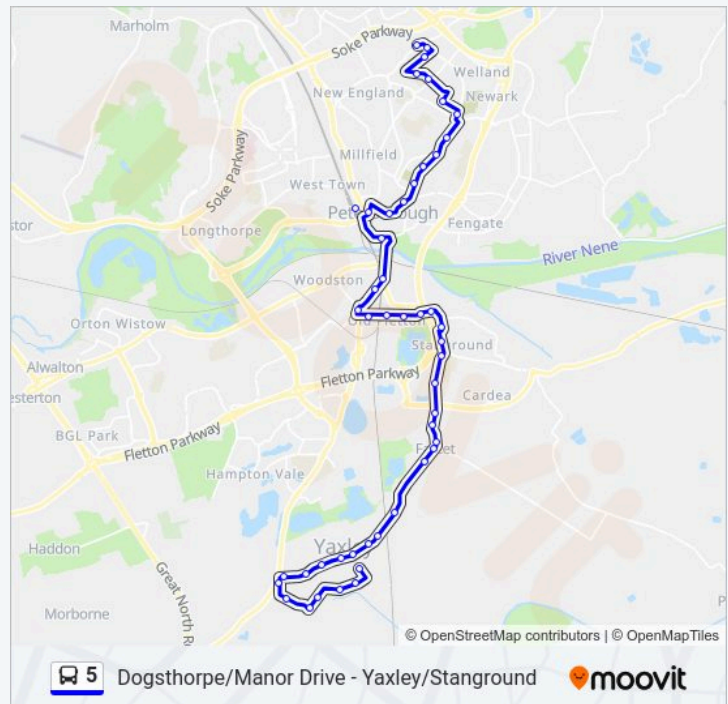

The Peacock, Fletton

Rivergate - Northbound, Peterborough

Railway Station, Peterborough

Queensgate Bus Stn, Peterborough

Hereward Cross, Peterborough

St Mary's Church, Peterborough

Whalley Street, Eastfield

Princes Gardens, Eastfield

5 bus Info

Direction: Dogsthorpe

Stops: 48

Trip Duration: 60 min

Line Summary:

Broadway Corner, Eastfield

Wheatsheaf, Eastfield

Sycamore Ave, Dogsthorpe

Sycamone Avenue, Dogsthorpe

Central Ave Shops, Dogsthorpe

Cerris Road, Dogsthorpe

Willow Avenue, Dogsthorpe

Acacia Avenue, Dogsthorpe

Lavender Crescent, Dogsthorpe

Direction: Peterborough

34 stops

[VIEW LINE SCHEDULE](#)

Lansdowne Road, Yaxley

The Duck & Drake, Yaxley

Rosewood Close, Yaxley

Askew's Lane, Yaxley

Church Street, Yaxley

Carysfort Close, Yaxley