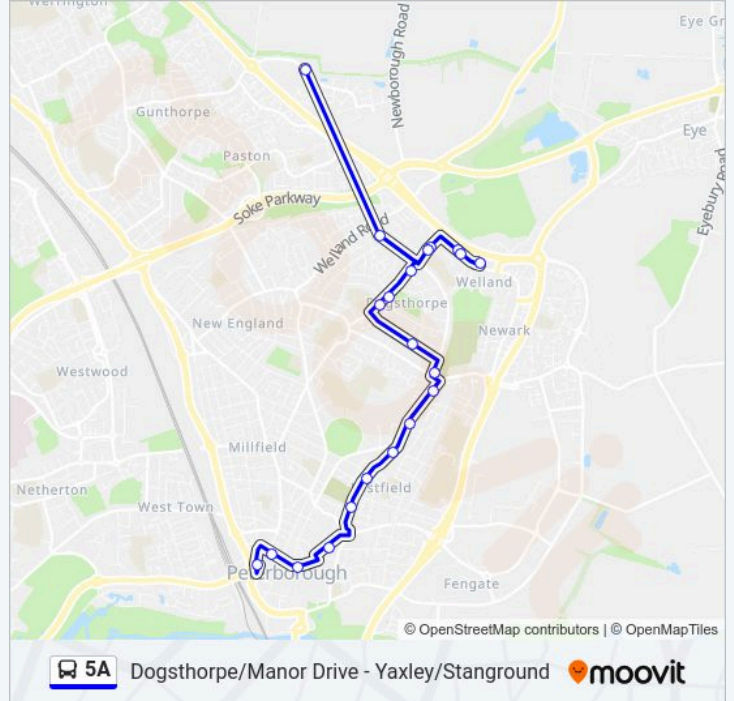

**Stops:** 21

**Trip Duration:** 30 min

**Line Summary:**

Newark Cemetery, Eastfield

Wheatsheaf, Eastfield

Broadway Corner, Eastfield

Princes Gardens, Eastfield

Whalley Street, Eastfield

### Direction: Stanground

38 stops

[VIEW LINE SCHEDULE](#)

Herald Way, Whittlesey

Acacia Avenue, Dogsthorpe

Redmile Walk, Welland

Hallaton Road, Welland

Belvior Way, Welland

### 5A bus Info

**Direction:** Hampton

**Stops:** 39

Central Ave Shops, Dogsthorpe

Sycamore Avenue, Dogsthorpe

Sycamore Ave, Dogsthorpe

Newark Cemetery, Eastfield

Wheatsheaf, Eastfield