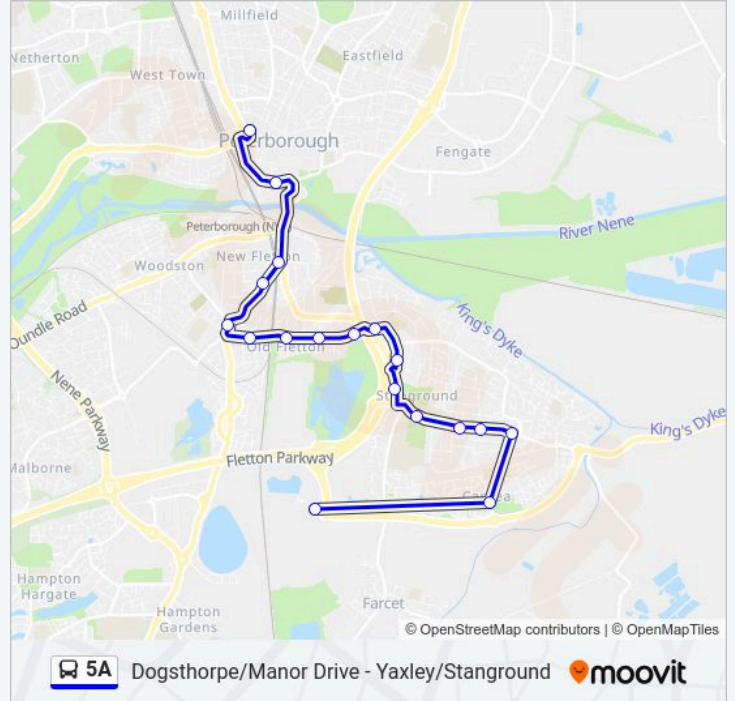

5A bus Info

Direction: Peterborough

Stops: 18

Trip Duration: 18 min

Line Summary:

Rivergate - Northbound, Peterborough

Queensgate Bus Stn, Peterborough

Direction: Stanground

38 stops

[VIEW LINE SCHEDULE](#)

- Herald Way, Whittlesey
- Acacia Avenue, Dogsthorpe
- Redmile Walk, Welland
- Hallaton Road, Welland
- Belvior Way, Welland
- Hallaton Road, Welland
- Redmile Walk, Welland
- Olive Road, Dogsthorpe
- Central Avenue Church, Dogsthorpe
- Central Ave Shops, Dogsthorpe
- Sycamore Avenue, Dogsthorpe
- Sycamore Ave, Dogsthorpe
- Newark Cemetery, Eastfield
- Wheatsheaf, Eastfield
- Broadway Corner, Eastfield
- Princes Gardens, Eastfield
- Whalley Street, Eastfield
- St Mary's Church, Peterborough