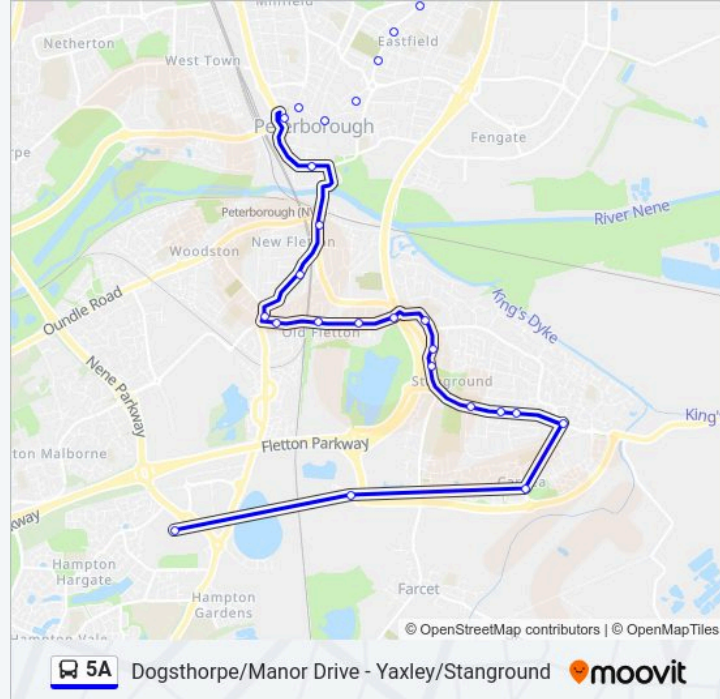

Direction: Hampton

Stops: 39

Trip Duration: 62 min

Line Summary:

Queensgate Bus Stn, Peterborough

Rivergate - Southbound, Peterborough

Town Bridge Corner, Fletton

Park Street, Fletton

Oakdale Avenue, Stanground

Central Square, Stanground

Wright Avenue, Stanground

The Fenman, Stanground

Western Spine Road, Stanground

Amazon , Stanground

Serpentine Green, Hampton

Direction: Peterborough

21 stops

[VIEW LINE SCHEDULE](#)

Herald Way, Whittlesey

Acacia Avenue, Dogsthorpe

Redmile Walk, Welland

Hallaton Road, Welland

Belvior Way, Welland

Hallaton Road, Welland

5A bus Info

Direction: Peterborough

Stops: 21

Trip Duration: 30 min

Sycamore Avenue, Dogsthorpe

Sycamore Ave, Dogsthorpe

Newark Cemetery, Eastfield

Wheatsheaf, Eastfield