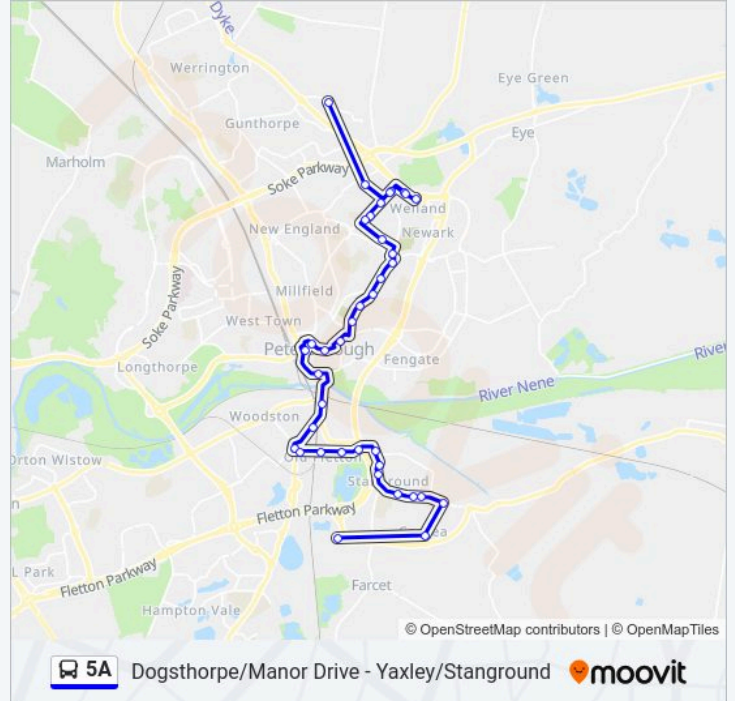

Rivergate - Southbound, Peterborough

Town Bridge Corner, Fletton

Park Street, Fletton

Drill Hall, Woodston

Working Mens Club, Fletton

Milton Road, Fletton

White Hart, Fletton

The Glen, Fletton

Golden Lion, Stanground

Sunset Aquarists, Stanground

Aldi, Stanground

Oakdale Avenue, Stanground

Central Square, Stanground

Wright Avenue, Stanground

The Fenman, Stanground

Western Spine Road, Stanground

Amazon , Stanground

Direction: Welland

32 stops

[VIEW LINE SCHEDULE](#)

Serpentine Green, Hampton

Amazon , Stanground

Western Spine Road, Stanground

The Fenman, Stanground