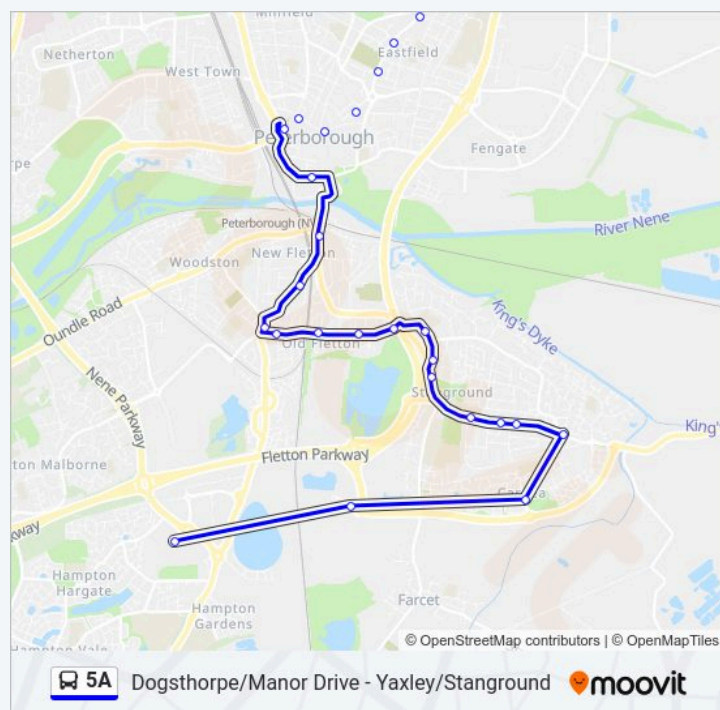

Town Bridge Corner, Fletton

Park Street, Fletton

Drill Hall, Woodston

Working Mens Club, Fletton

Milton Road, Fletton

White Hart, Fletton

The Glen, Fletton

Golden Lion, Stanground

Sunset Aquarists, Stanground

Aldi, Stanground

Oakdale Avenue, Stanground

Central Square, Stanground

Wright Avenue, Stanground

The Fenman, Stanground

Western Spine Road, Stanground

Amazon , Stanground

Serpentine Green, Hampton

**Trip Duration: 61 min**

**Line Summary:**

**Direction: Peterborough**

18 stops

**5A bus Time Schedule**

Peterborough Route Timetable:

[VIEW LINE SCHEDULE](#)