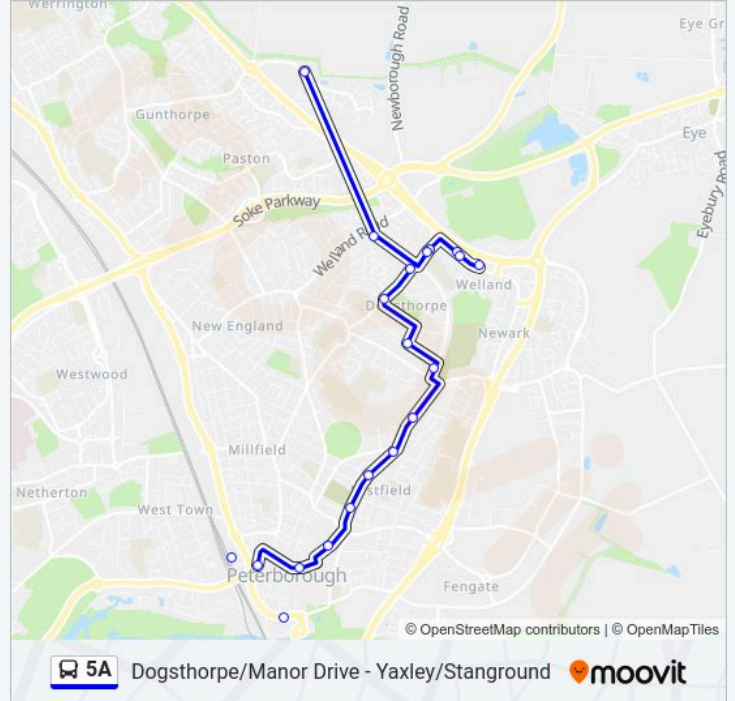

Hereward Cross, Peterborough

St Mary's Church, Peterborough

Whalley Street, Eastfield

Princes Gardens, Eastfield

Broadway Corner, Eastfield

Wheatsheaf, Eastfield

Sycamore Ave, Dogsthorpe

Sycamore Avenue, Dogsthorpe

Central Ave Church, Dogsthorpe

Olive Road, Dogsthorpe

Redmile Walk, Welland

Hallaton Road, Welland

Belvior Way, Welland

Hallaton Road, Welland

Redmile Walk, Welland

Acacia Avenue, Dogsthorpe

Herald Way, Whittlesey

**Direction: Peterborough**

21 stops

[VIEW LINE SCHEDULE](#)

Herald Way, Whittlesey

Acacia Avenue, Dogsthorpe

Redmile Walk, Welland

Hallaton Road, Welland

### 5A bus Info

**Direction:** Hampton

**Stops:** 39

Central Ave Shops, Dogsthorpe

Sycamore Avenue, Dogsthorpe

Sycamore Ave, Dogsthorpe

Newark Cemetery, Eastfield

Wheatsheaf, Eastfield