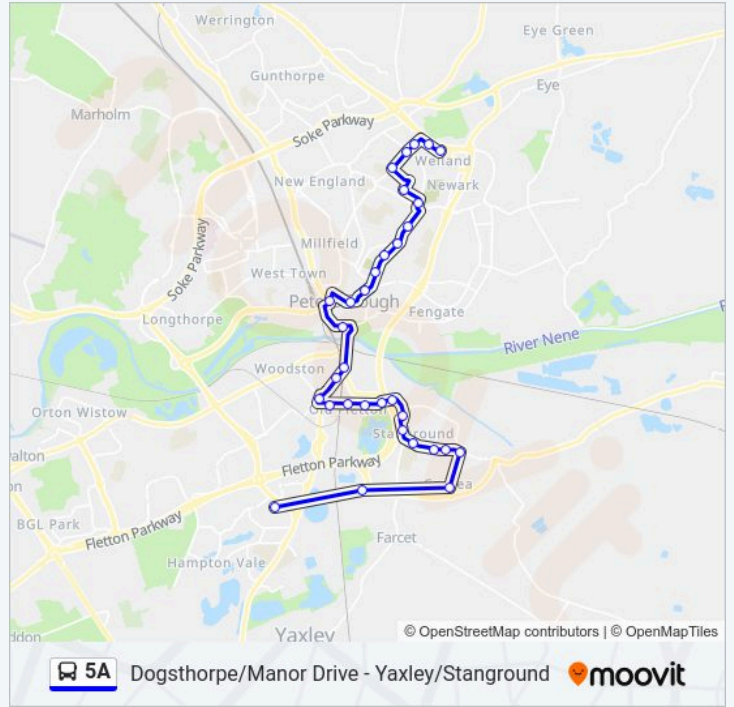

Amazon , Stanground

Direction: Welland

32 stops

[VIEW LINE SCHEDULE](#)

Serpentine Green, Hampton

Amazon , Stanground

Western Spine Road, Stanground

The Fenman, Stanground

Wright Avenue, Stanground

Central Square, Stanground

Southfield School, Stanground

Aldi, Stanground

Sunset Aquarists, Stanground

5A bus Time Schedule

Welland Route Timetable:

Sunday	09:10 - 22:17
Monday	19:17 - 21:17
Tuesday	19:17 - 21:17
Wednesday	19:17 - 21:17
Thursday	19:17 - 21:17
Friday	19:17 - 21:17
Saturday	19:17 - 21:17

5A bus Info

Direction: Welland

Stops: 32

Trip Duration: 48 min
Line Summary:

Golden Lion, Stanground

The Glen, Fletton

White Hart, Fletton

Milton Road, Fletton