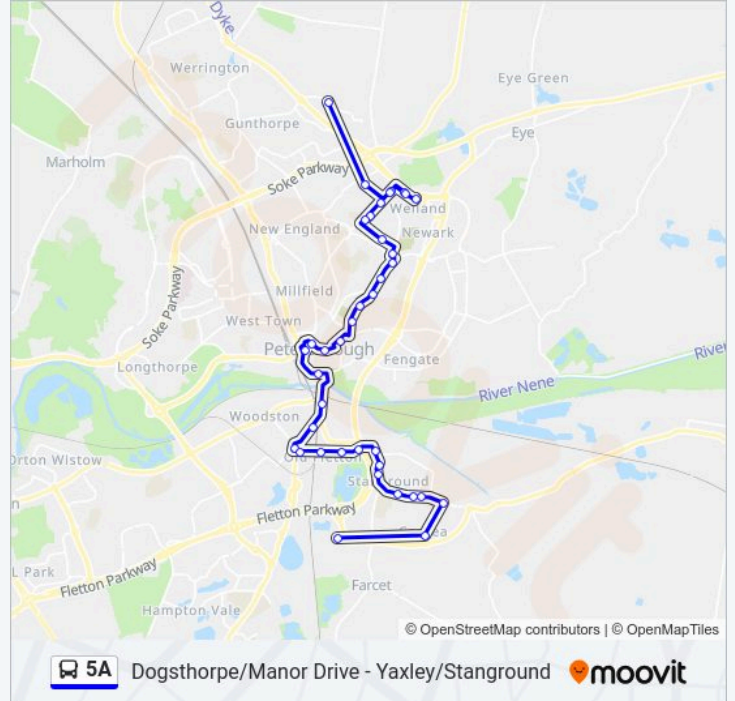

Rivergate - Southbound, Peterborough

Town Bridge Corner, Fletton

Park Street, Fletton

Drill Hall, Woodston

Working Mens Club, Fletton

Milton Road, Fletton

White Hart, Fletton

The Glen, Fletton

Golden Lion, Stanground

Sunset Aquarists, Stanground

Aldi, Stanground

Oakdale Avenue, Stanground

Central Square, Stanground

Wright Avenue, Stanground

The Fenman, Stanground

Western Spine Road, Stanground

### Direction: Hampton

39 stops

[VIEW LINE SCHEDULE](#)

Herald Way, Whittlesey

Acacia Avenue, Dogsthorpe

Redmile Walk, Welland

Hallaton Road, Welland

Belvior Way, Welland