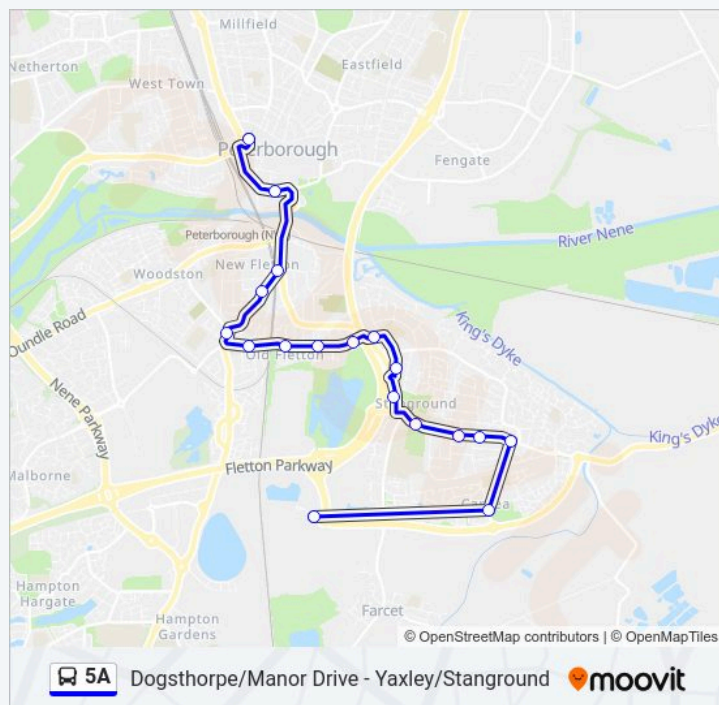

### 5A bus Info

**Direction:** Hampton

**Stops:** 39

Central Ave Shops, Dogsthorpe

Sycamore Avenue, Dogsthorpe

Sycamore Ave, Dogsthorpe

Newark Cemetery, Eastfield

Wheatsheaf, Eastfield

Monday	23:07
Tuesday	23:07
Wednesday	23:07
Thursday	23:07
Friday	23:07
Saturday	23:07
Sunday	23:07

**5A bus Info**

**Direction:** Peterborough

**Stops:** 18

**Trip Duration:** 18 min

**Line Summary:**

**Direction: Welland**

32 stops

[VIEW LINE SCHEDULE](#)

- Serpentine Green, Hampton
- Amazon , Stanground
- Western Spine Road, Stanground
- The Fenman, Stanground
- Wright Avenue, Stanground
- Central Square, Stanground

**5A bus Time Schedule**