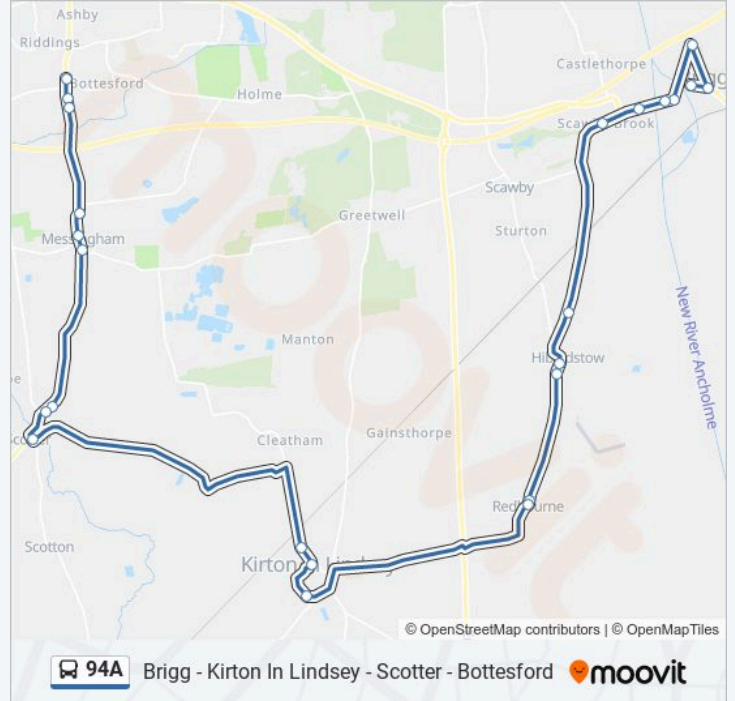

Direction: Bottesford

26 stops

[VIEW LINE SCHEDULE](#)

- Cary Lane, Brigg
- The Vale Academy, Brigg
- Brocklesby Court, Brigg
- Falcon Way, Brigg
- Silversides Lane, Silversides
- King William Pub, Scawby Brook
- Brigg Road, Hibaldstow
- East Street, Hibaldstow
- Redbourne Road, Hibaldstow
- Carr Lane, Redbourne
- Red Lion, Redbourne
- Huntcliffe School, Kirton In Lindsey
- Southcliff Road (Opp High Street), Kirton In Lindsey
- Dunstan Hill, Kirton In Lindsey
- Dunstan Villas, Kirton In Lindsey
- Dunstan Hill, Kirton In Lindsey
- Millenium Cottages, Kirton In Lindsey
- Richdale Avenue, Kirton In Lindsey
- Methodist Church, Scotter
- Police Station, Scotter

Carr Lane, Redbourne

Redbourne Road, Hibaldstow

East Street, Hibaldstow

Brigg Road, Hibaldstow

King William Pub, Scawby Brook

94A bus Time Schedule

Brigg Route Timetable:

Sunday	Not Operational
Monday	07:45
Tuesday	07:45
Wednesday	07:45
Thursday	07:45
Friday	07:45
Saturday	Not Operational

94A bus Info

Direction: Brigg

Stops: 24

Trip Duration: 54 min

Line Summary:

Silversides Lane, Silversides

Falcon Way, Brigg

Brocklesby Court, Brigg

The Vale Academy, Brigg

White Horse, Brigg

Cary Lane, Brigg

94A bus time schedules and route maps are available in an offline PDF at moovitapp.com. Use the Moovit App to see live bus times, train schedule or subway schedule, and step-by-step directions for all public transit in East Midlands.