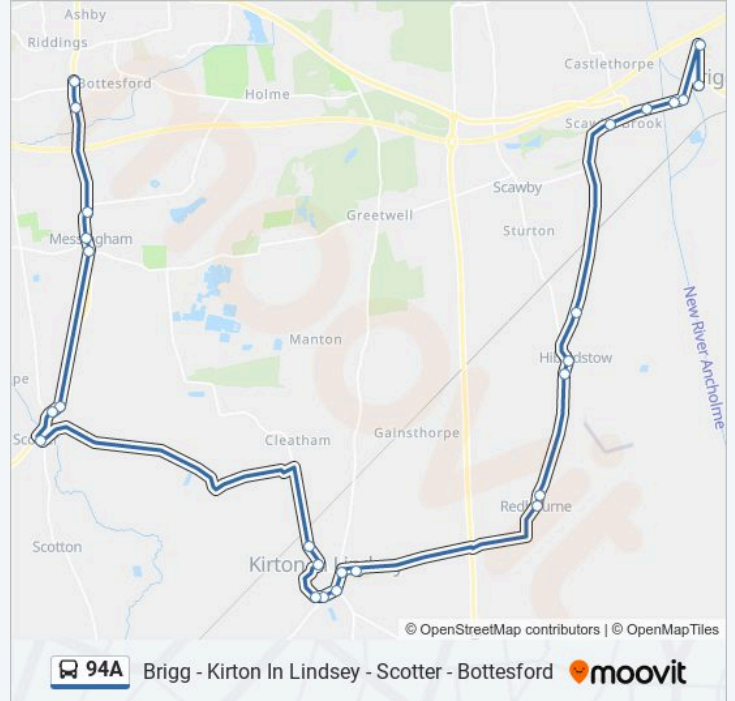

Direction: Bottesford

26 stops

[VIEW LINE SCHEDULE](#)

- Cary Lane, Brigg
- The Vale Academy, Brigg
- Brocklesby Court, Brigg
- Falcon Way, Brigg
- Silversides Lane, Silversides
- King William Pub, Scawby Brook
- Brigg Road, Hibaldstow
- East Street, Hibaldstow
- Redbourne Road, Hibaldstow
- Carr Lane, Redbourne
- Red Lion, Redbourne
- Huntcliffe School, Kirton In Lindsey
- Southcliff Road (Opp High Street), Kirton In Lindsey
- Dunstan Hill, Kirton In Lindsey
- Dunstan Villas, Kirton In Lindsey
- Dunstan Hill, Kirton In Lindsey
- Millenium Cottages, Kirton In Lindsey
- Richdale Avenue, Kirton In Lindsey
- Methodist Church, Scotter
- Police Station, Scotter

Trip Duration: 54 min

Line Summary:

Dar Beck Road, Scotter

Brigg Road, Messingham

Green Tree Inn, Messingham

Northfield Road, Messingham

Seabrook Drive, Bottesford

Spar Shop, Bottesford

Direction: Brigg

24 stops

[VIEW LINE SCHEDULE](#)

Spar Shop, Bottesford

Endcliffe Avenue, Bottesford

Seabrook Drive, Bottesford

Northfield Road, Messingham

Green Tree Inn, Messingham

94A bus Info

Direction: Brigg

Stops: 24

Trip Duration: 54 min

Line Summary:

Silversides Lane, Silversides

Falcon Way, Brigg

Brocklesby Court, Brigg