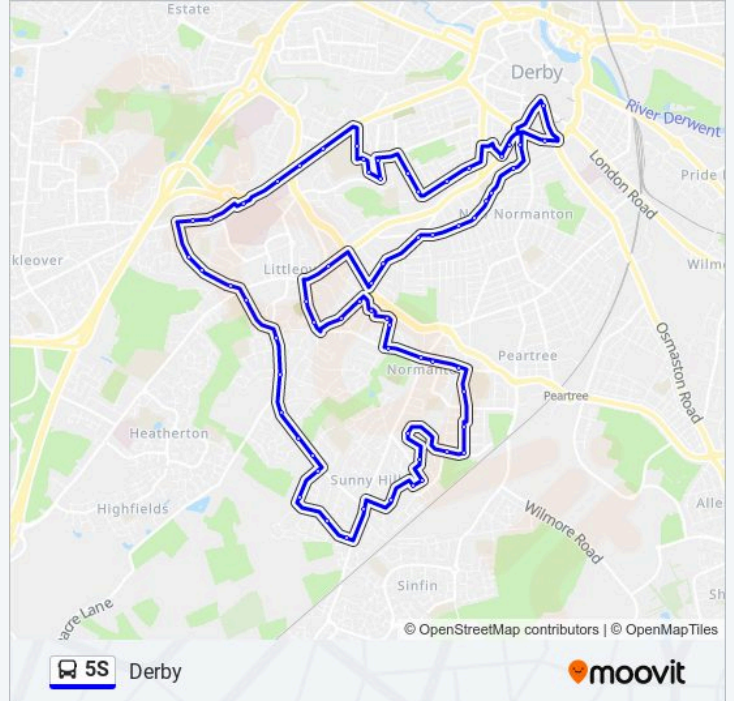

Direction: Derby

65 stops

[VIEW LINE SCHEDULE](#)

- St Peters Street, Derby
- Lara Croft Way, Derby
- Mount Street, Derby
- Gerard Street, Derby
- Farm Street, St Lukes
- Lorne Street, St Lukes
- Faire Street, St Lukes
- Harrison Street, St Lukes
- Bedford Street, St Lukes
- Westbury Street, St Lukes
- Radcliffe Dr, St Lukes
- Radcliffe Drive West, St Lukes
- Rowditch Avenue, St Lukes
- Albany Road, Uttoxeter New Road
- Manor Road, Uttoxeter New Road
- Ring Road, Royal Derby Hospital
- Royal Hospital Entrance, Royal Derby Hospital
- Kings Drive, Mickleover
- Rough Heanor Road, Mickleover
- Jackson Avenue, Mickleover
- Keats Avenue, Littleover

5S bus Info

Direction: Derby

Stops: 65

Trip Duration: 55 min

Line Summary:

Greenway Drive, Littleover
Derby High School, Littleover
The Hollow, Littleover
Harpur Avenue, Littleover
Hill Cross Avenue, Littleover
Greenburn Close, Littleover
Kegworth Avenue, Sunny Hill
Oaklands Avenue Top, Sunny Hill
Bowbridge Avenue, Sunny Hill
The Oaklands, Sunny Hill
Swarkestone Drive, Sunny Hill
Blagreaves Lane End, Sunny Hill
Donington Drive, Sunny Hill
Staunton Avenue, Sunny Hill
Sunnyhill Avenue Shops, Sunny Hill
Kendon Avenue, Sunny Hill
Cuttlebrook Close, Normanton
Coleridge Street, Normanton
Baxter Square, Normanton
Browning Circle, Normanton
Huxley Close, Normanton
Derby Lane, Normanton
Castleton Avenue, Normanton
Hathersage Avenue, Normanton
Repton Avenue, Littleover
Foremark Avenue, Littleover
Rowsley Avenue, Littleover
Bonsall Avenue, Littleover
Valley Road, Littleover
Mostyn Avenue, Littleover
Normanton Lane, Littleover
Church Street, Littleover

Littleover Post Office, Littleover

Carlton Road, Littleover

Grafton Street, Littleover

Buller Street, Normanton

Overdale Road, Normanton

St Chads Road, Normanton

Empress Road, Normanton

Mount Carmel Street, Rose Hill