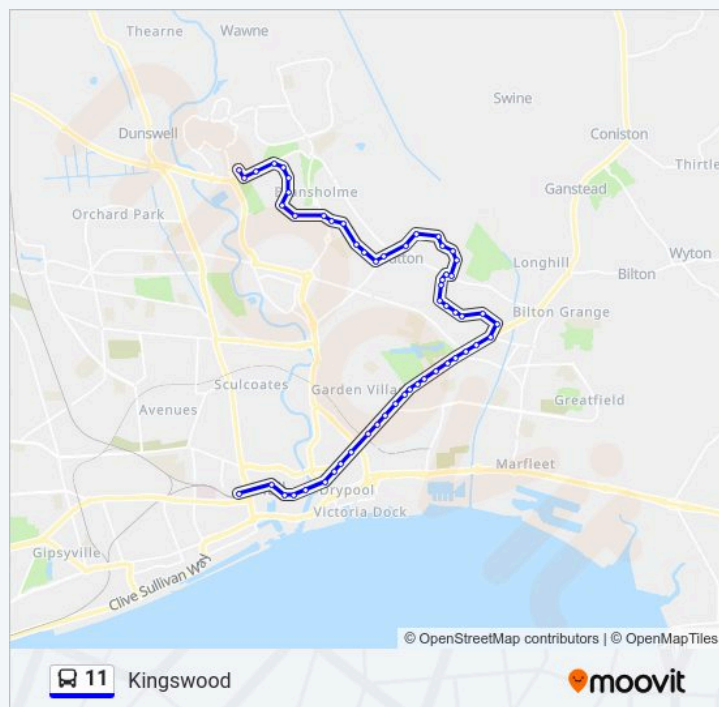

Thursday

05:00 - 23:30

Friday

05:00 - 23:30

Saturday

23:30

11 bus Info

Direction: Kingswood

Stops: 55

Trip Duration: 40 min

Line Summary:

Greenhow Close, Sutton-On-Hull

Danby Close, Sutton-On-Hull

Kestrel Avenue, Sutton-On-Hull

Langsett Road, Sutton-On-Hull

Truro Close, Bransholme