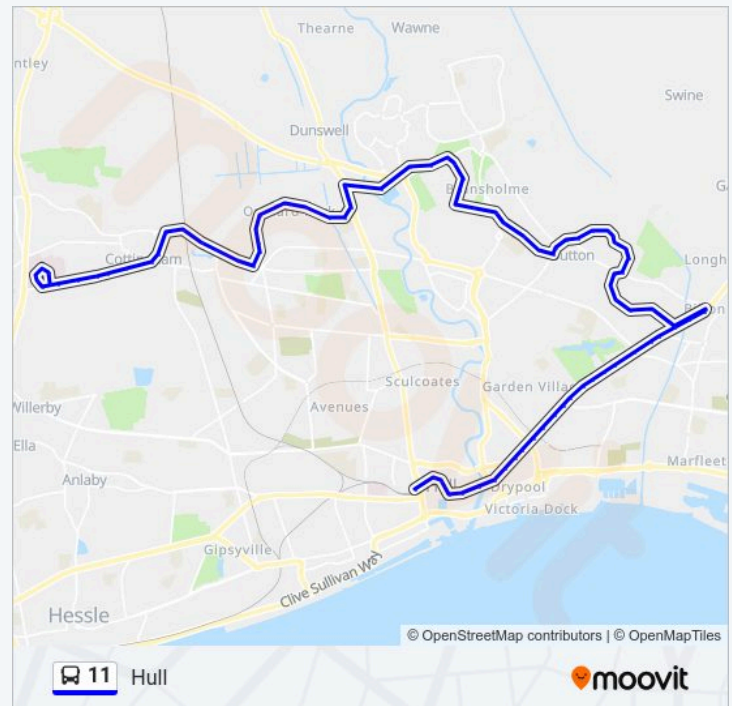

Direction: Hull

88 stops

[VIEW LINE SCHEDULE](#)

- Castle Hill Hospital, Cottingham
- Castle Hill Hospital, Cottingham
- Castle Hill Hospital, Cottingham
- Castle Hill Hospital, Cottingham
- Castle Hill Hospital, Cottingham
- Cottingham Castle Road, Cottingham
- Cottingham Castle Road, Cottingham
- Cottingham Castle Road, Cottingham
- Cottingham Southwood Rd, Cottingham
- Cottingham Southwood Rd, Cottingham
- Cottingham Southwood Rd, Cottingham
- Cottingham South Street, Cottingham
- Cottingham King Street, Cottingham
- Cottingham Northgate, Cottingham
- Cottingham Northgate, Cottingham
- Cottingham New Village, Cottingham
- Cottingham New Village, Cottingham
- Cottingham Endyke Lane, Cottingham
- Ancourt, Inglemire
- Glencourt, Orchard Park
- Courtland Road, Orchard Park
- Danepark Road, Orchard Park
- Riby Court, North Hull Estate
- Arctic Ranger, North Hull Estate
- Pint & Pot, North Hull Estate
- Thorpepark Road, North Hull Estate
- The Queensway, North Hull Estate
- Beverley Road Tesco, Ghost Estate
- Downfield Avenue, Ghost Estate
- Kingswood Leisure Park, Kingswood

Hull Route Timetable:

Sunday	08:21 - 22:12
Monday	05:48 - 19:23
Tuesday	05:48 - 19:23
Wednesday	05:48 - 19:23
Thursday	05:48 - 19:23
Friday	05:48 - 19:23
Saturday	06:18 - 19:23

11 bus Info

Direction: Hull

Stops: 88

Trip Duration: 81 min

Line Summary: