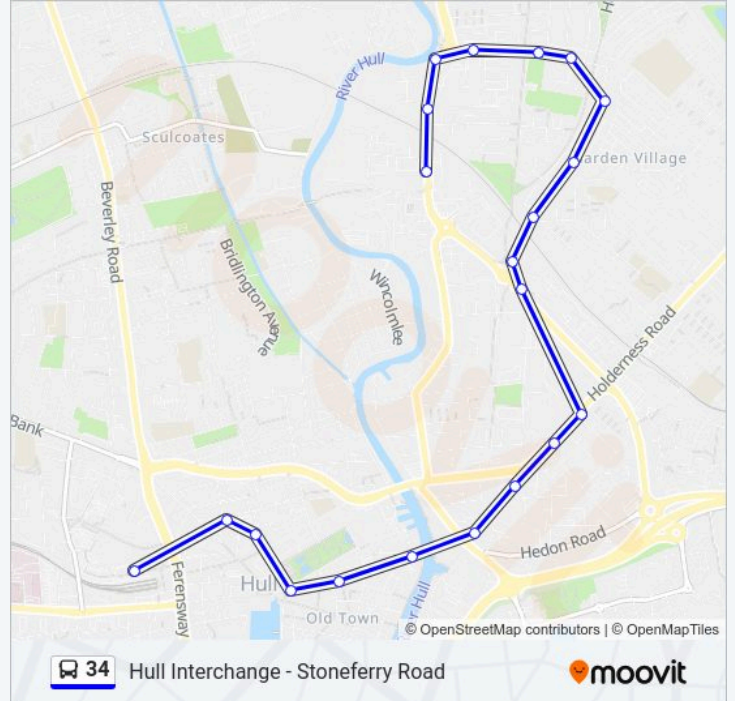

The 34 bus line (Hull Interchange - Stoneferry Road) has 2 routes. For regular weekdays, their operation hours are:  
 (1) Hull: 07:45 - 13:15(2) Stoneferry: 09:45 - 20:30  
 Use the Moovit App to find the closest 34 bus station near you and find out when is the next 34 bus arriving.

**Direction: Hull**

21 stops

[VIEW LINE SCHEDULE](#)

- Foster Street, Stoneferry
- Maxwell Street, Stoneferry
- Morley Street, Stoneferry
- Clay Street, Stoneferry
- Lamorna Avenue, Stoneferry
- Brendon Avenue, Stoneferry
- Lilac Avenue, Garden Village
- Chestnut Grove, Garden Village
- Endymion Street, Garden Village
- Maye Grove, Garden Village
- Dansom Lane North, Wilmington
- Brazil Street, Drypool
- Field Street, Drypool
- Naylors Row, Drypool
- Great Union Street, Drypool
- Drypool Bridge, Hull
- Alfred Gelder Street F, Hull
- Alfred Gelder Street G, Hull
- Bond Street E, Hull
- Albion Street D, Hull
- Hull Interchange, Hull

**34 bus Info**

**Direction:** Hull

**Stops:** 21

**Trip Duration:** 16 min

**Line Summary:**

**Direction: Stoneferry**

18 stops

[VIEW LINE SCHEDULE](#)

- Hull Interchange, Hull
- Bond Street D, Hull
- Alfred Gelder Street C, Hull
- Alfred Gelder Street E, Hull
- Salthouse Lane, Hull
- Alma Street, Drypool
- Blythe Street, Drypool
- Wilton Street, Drypool
- Studley Street, Drypool
- Mount Pleasant, Garden Village
- The Punchbowl, Garden Village
- Duncombe Park, Garden Village
- Chamberlain Road, Garden Village
- Pavilion Close, Stoneferry
- Dove House, Stoneferry
- Clay Street, Stoneferry
- Woodhall Street, Stoneferry
- Foster Street, Stoneferry