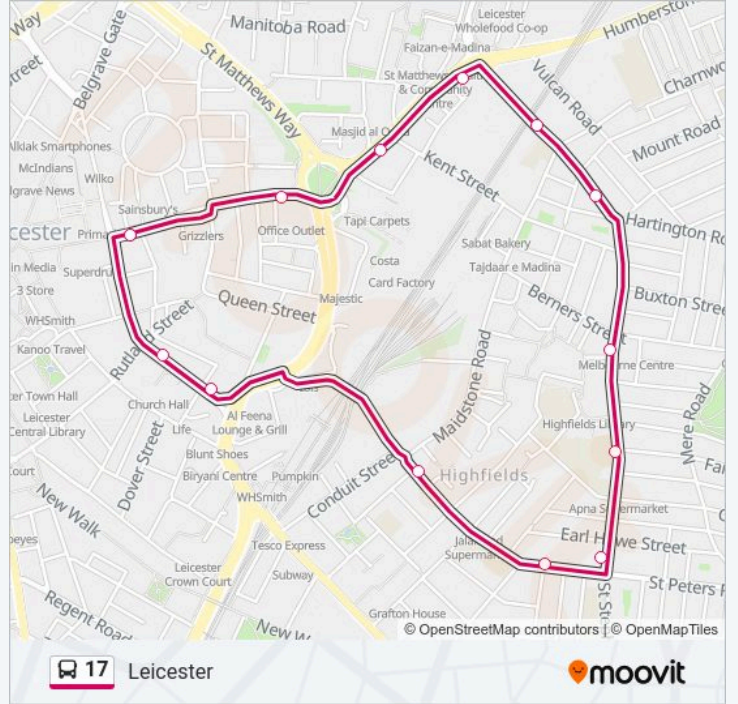

17 Line

Leicester

Get The App

The 17 bus line Leicester has one route. For regular weekdays, their operation hours are:

(1) Leicester: 06:42 - 21:00

Use the Moovit App to find the closest 17 bus station near you and find out when is the next 17 bus arriving.

Direction: Leicester

14 stops

[VIEW LINE SCHEDULE](#)

Humberstone Gate, Leicester
Charles Street, Leicester
Charles Street, Leicester
Lincoln Street, Highfields
Highfield Street, Highfields
St Peters Road, Highfields
Donnington Street, Highfields
Duffield Street, Highfields
Cecil Road, Highfields
Upper Charnwood Street, Highfields
Dysart Way, Leicester
Brunswick Street, Leicester
Ann Street, Leicester
Humberstone Gate, Leicester

17 bus Time Schedule

Leicester Route Timetable:

Monday	06:42 - 21:00
Tuesday	06:42 - 21:00
Wednesday	06:42 - 21:00
Thursday	06:42 - 21:00
Friday	06:42 - 21:00
Saturday	07:06 - 21:00
Sunday	09:37 - 18:10

17 bus Info

Direction: Leicester

Stops: 14

Trip Duration: 19 min

Line Summary:

17 bus time schedules and route maps are available in an offline PDF at moovitapp.com. Use the Moovit App to see live bus times, train schedule or subway schedule, and step-by-step directions for all public transit in East Midlands.