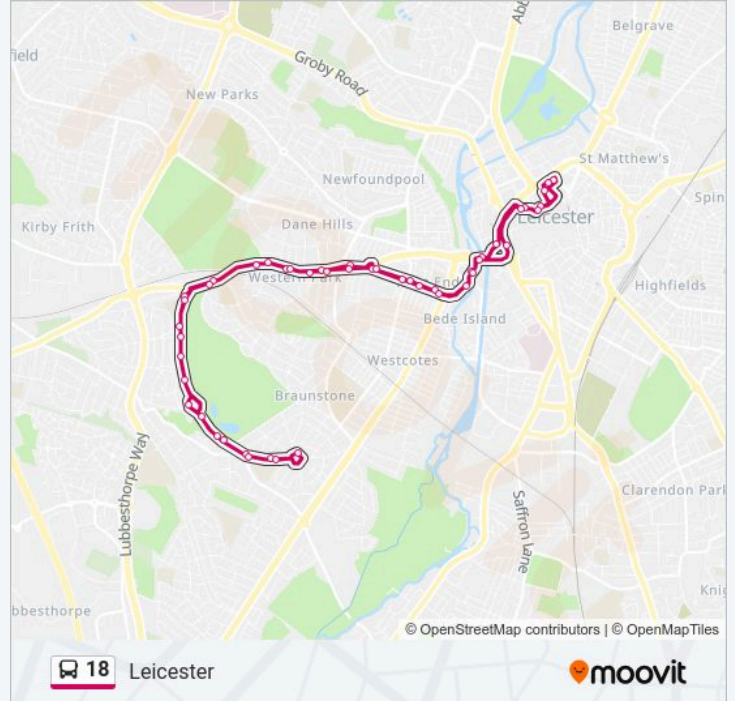

 18

Leicester

Get The App

The 18 bus line Leicester has one route. For regular weekdays, their operation hours are:

(1) Leicester: 06:10 - 20:10

Use the Moovit App to find the closest 18 bus station near you and find out when is the next 18 bus arriving.

Direction: Leicester

47 stops

[VIEW LINE SCHEDULE](#)

St Margaret's Bus Station, Leicester
St Peter's Lane, Leicester
Causeway Lane, Leicester
St Nicholas Circle, Leicester
West Bridge
New Park Street, West Bridge
Narborough Road, West Bridge
Tyndale Street, West End
Fosse Road, West End
Dulverton Road, West End
Mostyn Street, West End
Frampton Avenue, Western Park
Dovelands School, Western Park
Sunnycroft Road, Western Park
Western Park
Braunstone Leisure Centre, Braunstone
Hockley Farm Road, Leicester
Football Pitches, Leicester
Bendbow Rise, Braunstone
Woodshawe Rise, Leicester
Braunstone Avenue, Leicester

18 bus Time Schedule

Leicester Route Timetable:

Sunday	09:13 - 19:50
Monday	06:10 - 20:10
Tuesday	06:10 - 20:10
Wednesday	06:10 - 20:10
Thursday	06:10 - 20:10
Friday	06:10 - 20:10
Saturday	06:30 - 19:55

18 bus Info

Direction: Leicester

Stops: 47

Trip Duration: 55 min

Line Summary:

Reynolds Place, Leicester
Caldecote Road, Leicester
Hallam Crescent East, Leicester
Caldecote Road, Leicester
Reynolds Place, Braunstone
Braunstone Avenue, Braunstone
Woodshawe Rise, Braunstone
Bendbow Rise, Leicester
Football Pitches, Braunstone
Hockley Farm Road, Braunstone
Braunstone Leisure Centre, Braunstone
Western Park
Sunnycroft Road, Western Park
Dovelands School, Western Park
Mostyn Street, West End
Dulverton Road, West End
Fosse Road, West End
Narborough Road, West Bridge
Thorpe Street, Leicester
New Park Street, West Bridge
West Bridge
St Nicholas Circle, Leicester
Causeway Lane, Leicester
St Peter's Lane, Leicester
Gravel Street, Leicester
St Margaret's Bus Station, Leicester