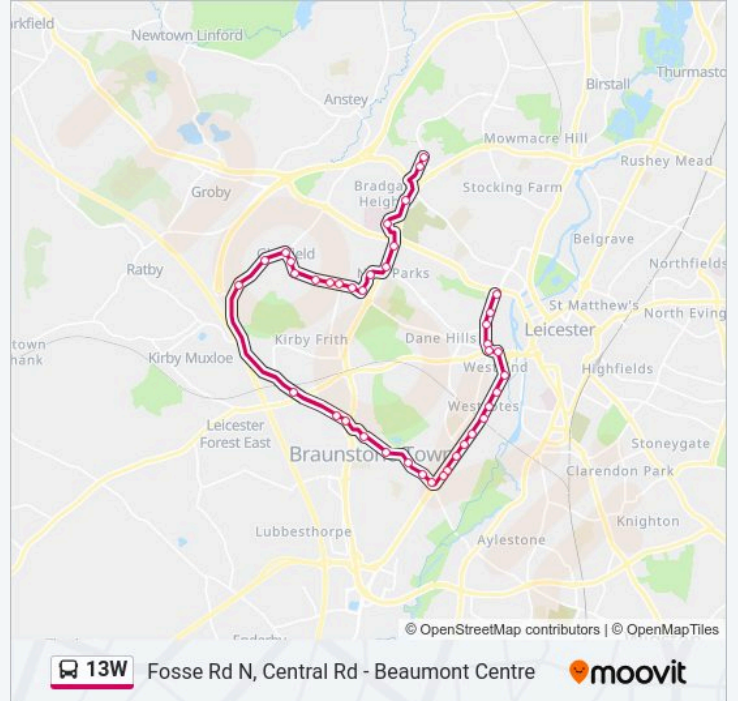

Fosse Rd N, Central Rd - Beaumont Centre

Get The App

The 13W bus line Fosse Rd N, Central Rd - Beaumont Centre has one route. For regular weekdays, their operation hours are:

(1) Beaumont Leys: 05:23

Use the Moovit App to find the closest 13W bus station near you and find out when is the next 13W bus arriving.

Trip Duration: 37 min

Line Summary:

Sun Way, Leicester

Meynells Gorse, Leicester Forest East

Mill Lane Industrial Estate, Glenfield

Elm Tree Avenue, Glenfield

Church Road, Glenfield

Stamford Close, Glenfield

Chestnut Road, Glenfield

Frith Close, Glenfield

Tesco, Glenfield

Liberty Road, Glenfield

Veterinary Surgery, New Parks

Knowles Road, New Parks

Speers Road, New Parks

Aikman Avenue, New Parks

Kemp Road, New Parks

Glenfield Hospital, Leicester

Hallgate Drive, Leicester

Boston Road, Beaumont Leys

Beaumont Centre, Beaumont Leys

13W bus time schedules and route maps are available in an offline PDF at moovitapp.com. Use the Moovit App to see live bus times, train schedule or subway schedule, and step-by-step directions for all public transit in East Midlands.