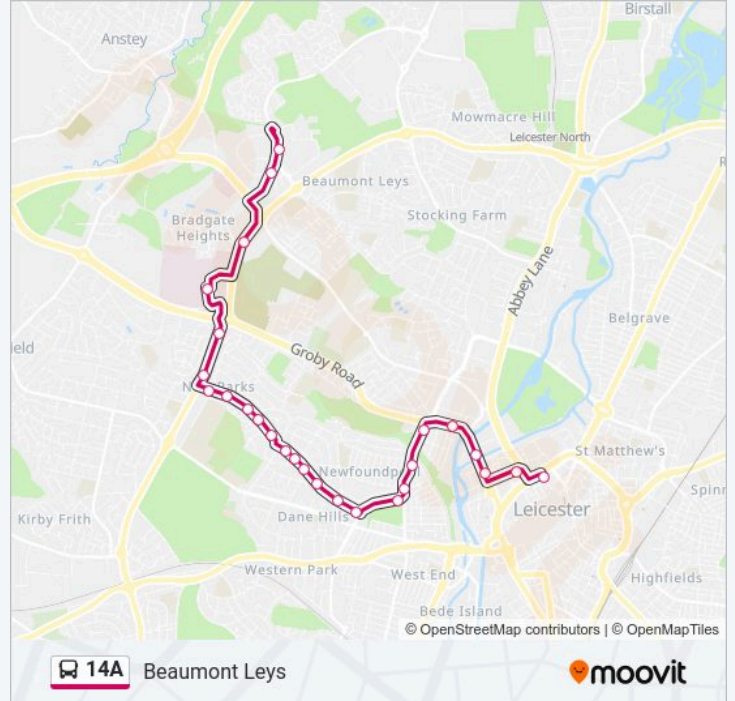

### Direction: Beaumont Leys

26 stops

[VIEW LINE SCHEDULE](#)

St Margaret's Bus Station, Leicester

Pasture Lane, Frog Island

Soar Lane, Leicester

Slater Street, Frog Island

Dunton Street, Frog Island

### 14A bus Info

**Direction:** Beaumont Leys

**Stops:** 26

**Trip Duration:** 29 min

**Line Summary:**

Kemp Road, New Parks

Glenfield Hospital, Leicester

Hallgate Drive, Leicester

Boston Road, Beaumont Leys

Beaumont Centre, Beaumont Leys

### Direction: Leicester

52 stops

[VIEW LINE SCHEDULE](#)

St Margaret's Bus Station, Leicester

Pasture Lane, Frog Island

Soar Lane, Leicester

Slater Street, Frog Island

Dunton Street, Frog Island