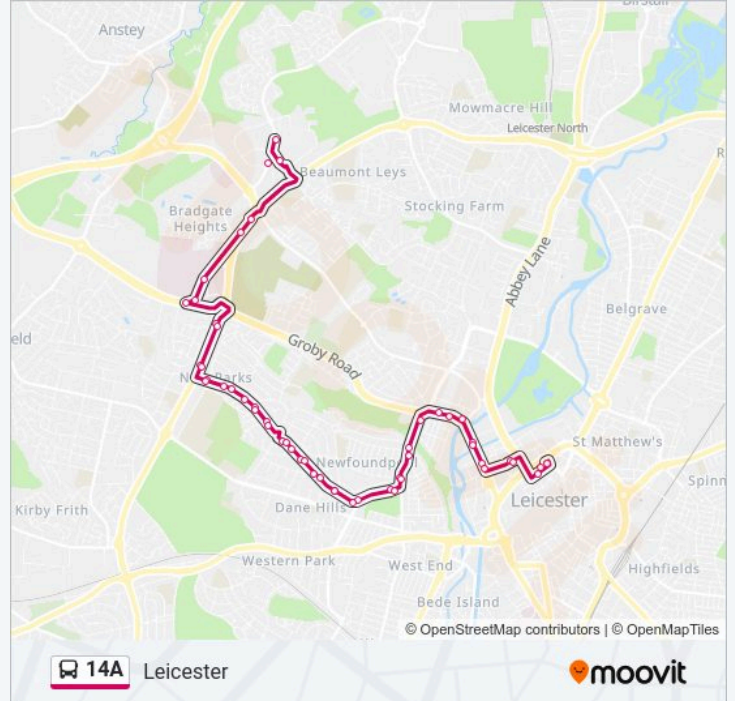

### Direction: Leicester

52 stops

[VIEW LINE SCHEDULE](#)

St Margaret's Bus Station, Leicester

Pasture Lane, Frog Island

Soar Lane, Leicester

Slater Street, Frog Island

Dunton Street, Frog Island

### 14A bus Info

**Direction:** Leicester

**Stops:** 52

**Trip Duration:** 70 min

**Line Summary:**

The Good Neighbours, New Parks

Fire Station, New Parks

Aikman Avenue, New Parks

Coates Avenue, New Parks

Mossgate, New Parks

Crawford Road, Dane Hills

Sandhurst Road, Dane Hills

Henley Road, Dane Hills

Fosse Road North, Newfoundpool

Pool Road, Newfoundpool

Beatrice Road, Newfoundpool

Dunton Street, Frog Island

Abbey Gate, Leicester

Slater Street, Frog Island

Soar Lane, Leicester

Pasture Lane, Frog Island

Gravel Street, Leicester

St Margaret's Bus Station, Leicester

14A bus time schedules and route maps are available in an offline PDF at [moovitapp.com](https://moovitapp.com). Use the Moovit App to see live bus times, train schedule or subway schedule, and step-by-step directions for all public transit in East Midlands.