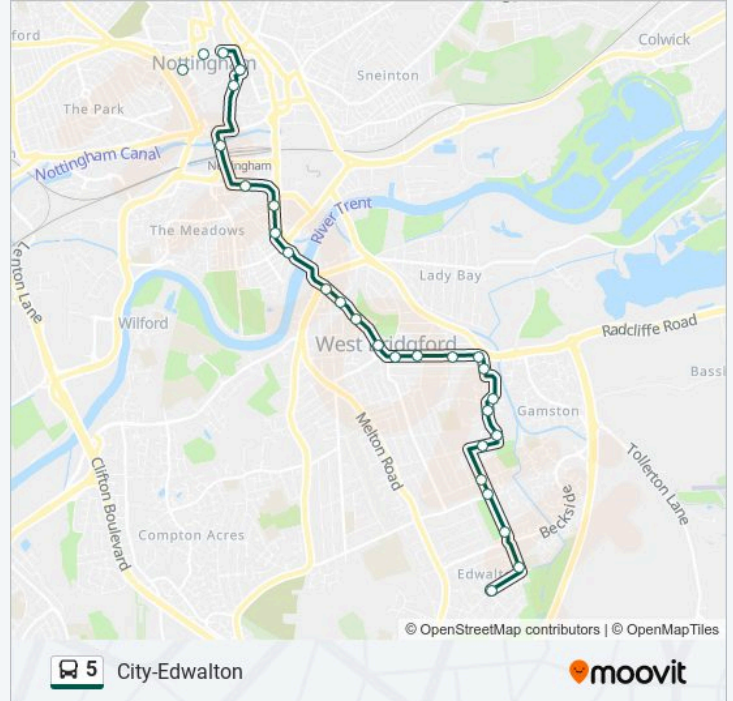

Leahurst Road, West Bridgford

Recreation Ground, West Bridgford

Spinney Close, West Bridgford

Woodview, Edwalton

Turning Circle, Edwalton

Direction: Nottingham

28 stops

[VIEW LINE SCHEDULE](#)

5 bus Info

Direction: Nottingham

Stops: 28

Trip Duration: 27 min

Line Summary:

Victoria Embankment, Trent Bridge (Me06)

Ryehill Street, Meadows (Me07)

Eugene Gardens, Meadows (Me08)

Lammas Gardens, Meadows (Me09)

Nottingham Railway Station, Nottingham

Fletcher Gate, Lace Market

George Street, Nottingham

Victoria Centre, Nottingham

Elite, Nottingham

Angel Row A2, Nottingham

5 bus time schedules and route maps are available in an offline PDF at moovitapp.com. Use the Moovit App to see live bus times, train schedule or subway schedule, and step-by-step directions for all public transit in East Midlands.

© 2024 Moovit - All Rights Reserved