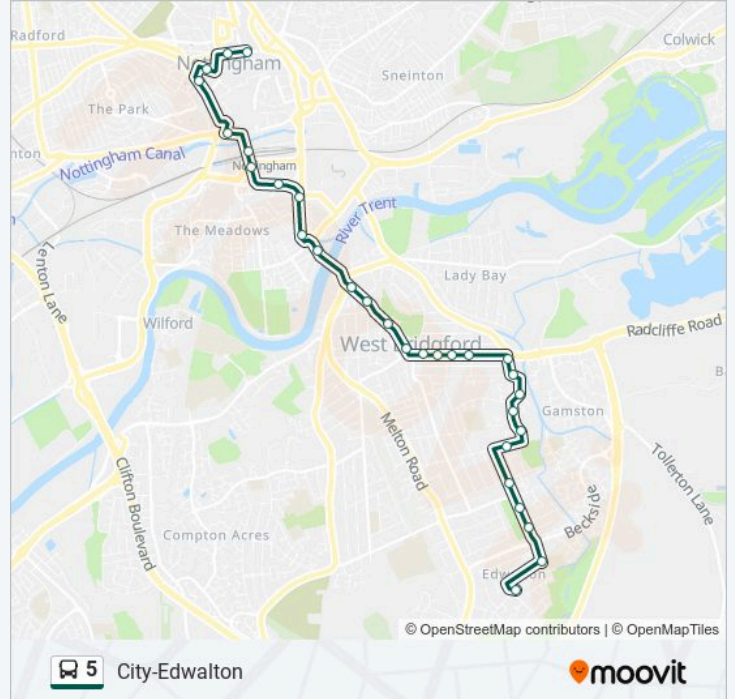

Direction: Edwalton

Stops: 30

Trip Duration: 30 min

Line Summary:

Bisham Drive, Abbey Park

Mountsorrel Drive, Abbey Park

Nearsby Drive, Abbey Park

Covert Road, Abbey Park

Leahurst Road, West Bridgford

Recreation Ground, West Bridgford

Spinney Close, West Bridgford

Woodview, Edwalton

Turning Circle, Edwalton

Direction: Nottingham

28 stops

[VIEW LINE SCHEDULE](#)

Turning Circle, Edwalton

Woodview, Edwalton

Spinney Close, West Bridgford

St Lukes Close, West Bridgford

Leahurst Road, West Bridgford

Covert Road, Abbey Park

Nearsby Drive, Abbey Park

Mountsorrel Drive, Abbey Park

5 bus Info

Direction: Nottingham

Stops: 28

Trip Duration: 27 min

Line Summary:

Victoria Embankment, Trent Bridge (Me06)

Ryehill Street, Meadows (Me07)

Eugene Gardens, Meadows (Me08)