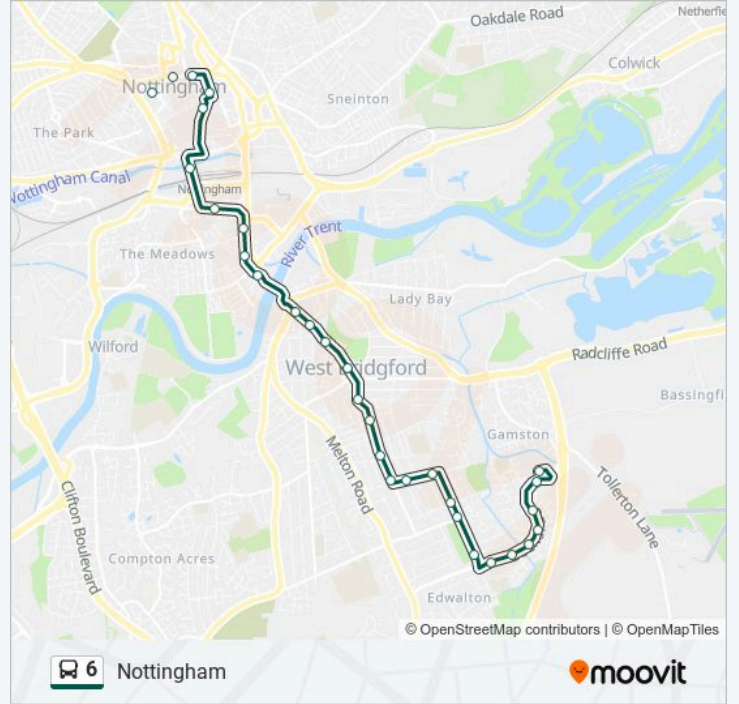

Direction: Gamston

Stops: 31

Trip Duration: 29 min

Line Summary:

Leahurst Road, West Bridgford
 Recreation Ground, West Bridgford
 Spinney Close, West Bridgford
 Kingfishers Court, Gamston
 Herons Court, Gamston
 Rosthwaite Close, Gamston
 Watendlath Close, Gamston
 Yewdale Close, Gamston
 Lings Bar Hospital, Gamston
 Morrisons, Gamston

Direction: Nottingham

30 stops

[VIEW LINE SCHEDULE](#)

Morrisons, Gamston
 Lings Bar Hospital, Gamston
 Yewdale Close, Gamston
 Watendlath Close, Gamston
 Rosthwaite Close, Gamston
 Herons Court, Gamston
 Kingfishers Court, Gamston
 Spinney Close, West Bridgford
 St Lukes Close, West Bridgford
 Leahurst Road, West Bridgford
 Glenmore Road, West Bridgford
 Rodney Road, West Bridgford
 Stamford Road, West Bridgford
 Burleigh Road, West Bridgford
 Ethel Road, West Bridgford
 Test Match, West Bridgford
 Central Avenue, West Bridgford
 Co-Op, West Bridgford

6 bus Info

Direction: Nottingham

Stops: 30

Trip Duration: 27 min

Line Summary:

Hound Road, West Bridgford

Cricket Ground, Trent Bridge

Victoria Embankment, Trent Bridge (Me06)

Elite, Nottingham

Angel Row A2, Nottingham

6 bus time schedules and route maps are available in an offline PDF at moovitapp.com. Use the Moovit App to see live bus times, train schedule or subway schedule, and step-by-step directions for all public transit in East Midlands.