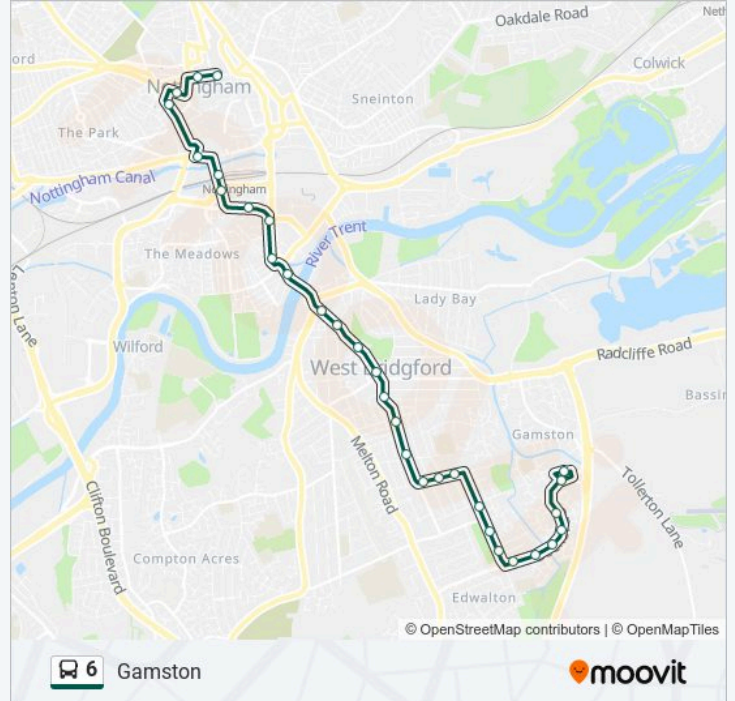

Direction: Gamston

31 stops

[VIEW LINE SCHEDULE](#)

- Victoria Centre, Nottingham
- Elite, Nottingham
- Angel Row A2, Nottingham
- Maid Marian Way, Nottingham
- Broadmarsh, Nottingham
- Nottingham Railway Station, Nottingham
- Arkwright Street, Meadows (Me01)
- Lammas Gardens, Meadows (Me02)
- Eugene Gardens, Meadows (Me03)
- Ryehill Street, Meadows (Me04)
- Victoria Embankment, Trent Bridge (Me05)
- Cricket Ground, Trent Bridge
- Hound Road, West Bridgford
- Co-Op, West Bridgford
- Central Avenue, West Bridgford
- Test Match, West Bridgford
- Ethel Road, West Bridgford
- Burleigh Road, West Bridgford
- Trevor Road, West Bridgford
- Rodney Road, West Bridgford
- Glenmore Road, West Bridgford

6 bus Time Schedule

Gamston Route Timetable:

Sunday	08:30 - 23:00
Monday	00:00 - 23:30
Tuesday	00:00 - 23:30
Wednesday	00:00 - 23:30
Thursday	00:00 - 23:30
Friday	00:00 - 23:30
Saturday	00:00 - 23:30

6 bus Info

Direction: Gamston

Stops: 31

Trip Duration: 29 min

Line Summary:

Leahurst Road, West Bridgford
 Recreation Ground, West Bridgford
 Spinney Close, West Bridgford
 Kingfishers Court, Gamston
 Herons Court, Gamston
 Rosthwaite Close, Gamston
 Watendlath Close, Gamston
 Yewdale Close, Gamston
 Lings Bar Hospital, Gamston
 Morrisons, Gamston

Direction: Nottingham

30 stops

[VIEW LINE SCHEDULE](#)

Morrisons, Gamston
 Lings Bar Hospital, Gamston
 Yewdale Close, Gamston
 Watendlath Close, Gamston
 Rosthwaite Close, Gamston
 Herons Court, Gamston
 Kingfishers Court, Gamston
 Spinney Close, West Bridgford
 St Lukes Close, West Bridgford
 Leahurst Road, West Bridgford
 Glenmore Road, West Bridgford
 Rodney Road, West Bridgford
 Stamford Road, West Bridgford
 Burleigh Road, West Bridgford
 Ethel Road, West Bridgford
 Test Match, West Bridgford
 Central Avenue, West Bridgford
 Co-Op, West Bridgford