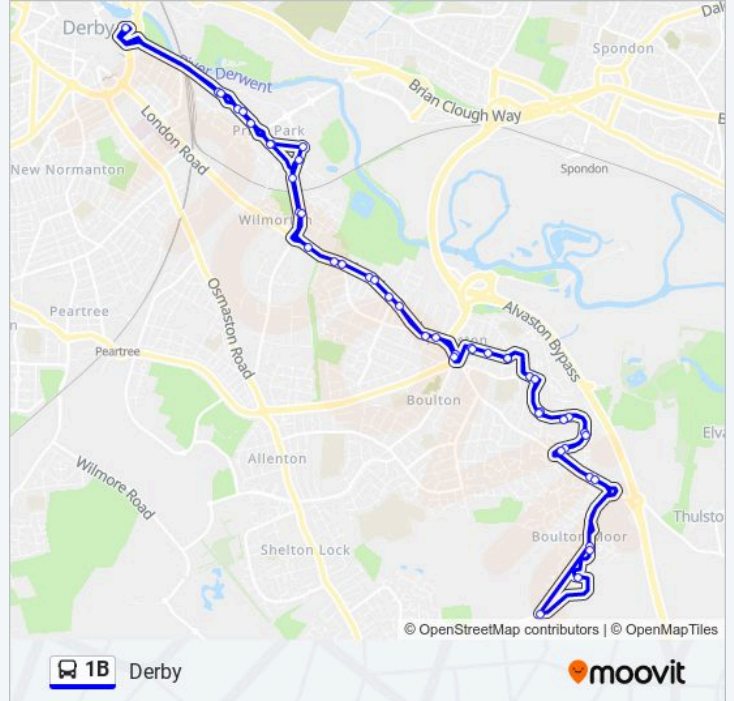

Direction: Derby

48 stops

[VIEW LINE SCHEDULE](#)

- Bus Station, Derby
- Roundhouse Road, Pride Park
- Pride Parkway Egg, Pride Park
- Mercedes Benz, Pride Park
- Pride Park Park-And-Ride, Pride Park
- Victoria Way, Pride Park
- Harrow Street, Wilmorton
- Alvaston Park, Wilmorton
- Meadow Lane, Crewton
- Spencer Street, Crewton
- Wye Street, Alvaston
- Blue Peter, Alvaston
- Kelmoor Road, Alvaston
- Walnut Avenue, Alvaston
- Dale Road, Alvaston
- Branksome Avenue, Alvaston
- Stonesdale Court, Alvaston
- James Wyatt, Alvaston
- Cadwell Close, Alvaston
- Goodwood Drive, Alvaston
- Shardlow Road, Thulston

1B bus Time Schedule

Derby Route Timetable:

Sunday	07:38 - 18:00
Monday	07:29 - 21:05
Tuesday	07:29 - 21:05
Wednesday	07:29 - 21:05
Thursday	07:29 - 21:05
Friday	07:29 - 21:05
Saturday	07:38 - 21:05

1B bus Info

Direction: Derby

Stops: 48

Trip Duration: 68 min

Line Summary:

Chellaston Lane, Thulston
 Snelsmoor Village, Thulston
 Barnard Drive, Thulston
 Chellaston Lane, Thulston
 Shardlow Road, Thulston
 Goodwood Drive, Alvaston
 Cadwell Close, Alvaston
 James Wyatt, Alvaston
 Stonesdale Court, Alvaston
 Branksome Avenue, Alvaston
 Dale Road, Alvaston
 Kelmoor Road, Alvaston
 Blue Peter, Alvaston
 Wye Street, Alvaston
 Wisgreaves Road, Crewton
 Meadow Lane, Crewton
 Alvaston Park, Wilmorton
 Conference Centre, Wilmorton
 Harrow Street, Wilmorton
 Royal Scot Way, Pride Park
 Pride Park Park-And-Ride, Pride Park
 Victoria Way, Pride Park
 Mercedes Benz, Pride Park
 Locomotive Way, Pride Park
 Pride Parkway Egg, Pride Park
 Roundhouse Road, Pride Park
 Bus Station, Derby

Mercedes Benz, Pride Park

Pride Park Park-And-Ride, Pride Park

Victoria Way, Pride Park

Harrow Street, Wilmorton

Alvaston Park, Wilmorton

Meadow Lane, Crewton

Spencer Street, Crewton

Wye Street, Alvaston