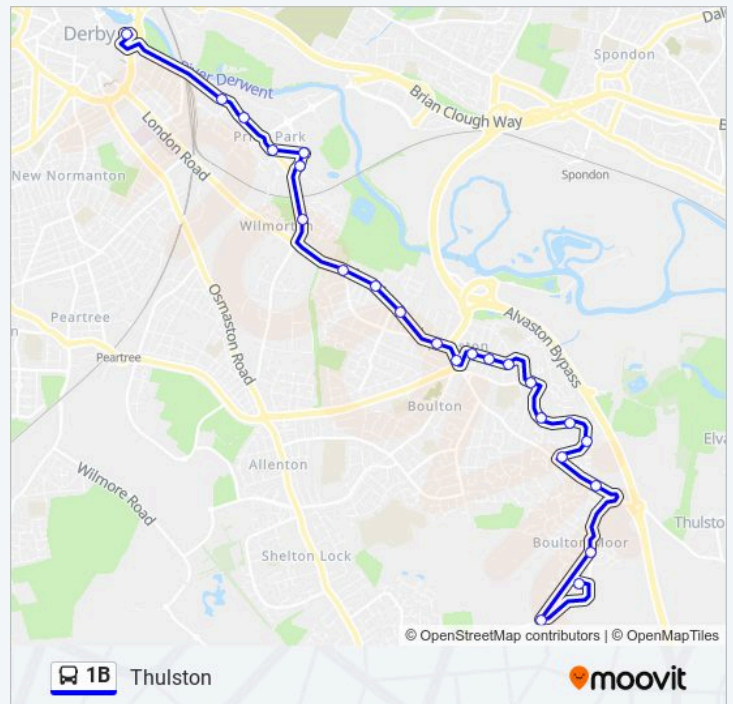

Pride Parkway Egg, Pride Park

Mercedes Benz, Pride Park

Pride Park Park-And-Ride, Pride Park

Victoria Way, Pride Park

Harrow Street, Wilmorton

Alvaston Park, Wilmorton

Meadow Lane, Crewton

Spencer Street, Crewton

Wye Street, Alvaston

Blue Peter, Alvaston

Kelmoor Road, Alvaston

Walnut Avenue, Alvaston

Dale Road, Alvaston

Branksome Avenue, Alvaston

Stonesdale Court, Alvaston

James Wyatt, Alvaston

Cadwell Close, Alvaston

Goodwood Drive, Alvaston

Shardlow Road, Thulston

Chellaston Lane, Thulston

Snelsmoor Village, Thulston

Barnard Drive, Thulston

Wednesday	21:35 - 22:05
Thursday	21:35 - 22:05
Friday	21:35 - 22:05
Saturday	21:35 - 22:05

1B bus Info

Direction: Thulston

Stops: 24

Trip Duration: 41 min

Line Summary:

1B bus time schedules and route maps are available in an offline PDF at moovitapp.com. Use the Moovit App to see live bus times, train schedule or subway schedule, and step-by-step directions for all public transit in East Midlands.

© 2024 Moovit - All Rights Reserved