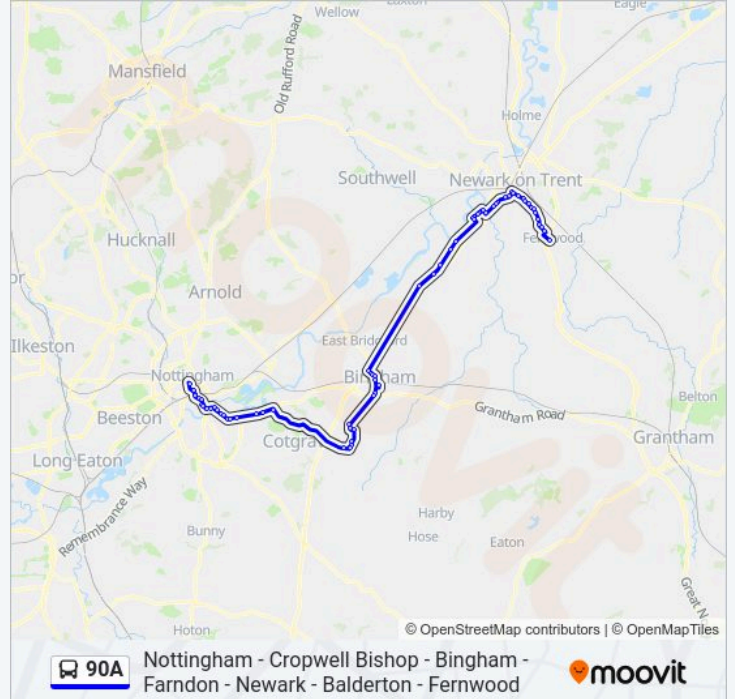

90A bus Time Schedule

Fernwood Route Timetable:

Sunday	10:35 - 16:35
Monday	19:40 - 22:40
Tuesday	19:40 - 22:40
Wednesday	19:40 - 22:40
Thursday	19:40 - 22:40
Friday	19:40 - 22:40
Saturday	20:20 - 22:20

90A bus Info

Direction: Fernwood

Stops: 68

Trip Duration: 85 min

Line Summary:

Holme House, Holme Pierrepont
Kinoulton Road, Cropwell Bishop
Nottingham Road, Cropwell Bishop
Church Street, Cropwell Bishop
The Maltings, Cropwell Bishop
Etheldene, Cropwell Bishop
Tithby Road, Cropwell Butler
Main Street, Cropwell Butler
The Green, Cropwell Butler
Starnhill Way, Bingham
Langar Road, Bingham
Market Place, Bingham
Moorbridge Road, Bingham
Dunsmore Avenue, Bingham
Primary School, Bingham
Penson Gardens, Bingham
Fosse Way, Bingham
Coney Grey Spinney, Flintham
Greengate, Syerston
Eden Hall, Elston
Moor Lane, East Stoke
Fosse Way, East Stoke
Grays Court, Farndon
Church Street, Farndon
Chestnut Grove, Farndon
Memorial Hall, Farndon
Village Way, Farndon
Marsh Lane, Farndon
Long Lane, Farndon
The Ivies, Newark
The Maltsters, Newark
Dorner Avenue, Newark