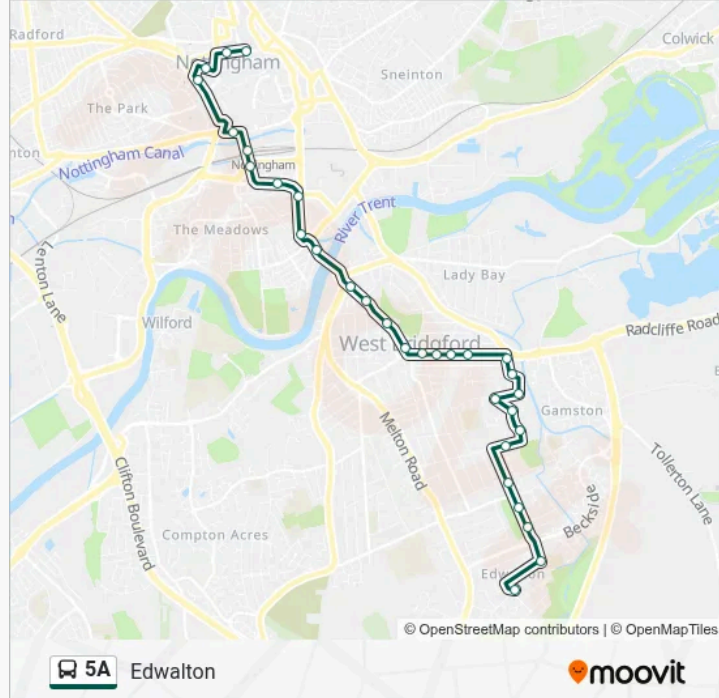

Stops: 31

Trip Duration: 31 min

Line Summary:

Bisham Drive, Abbey Park

Turning Circle, Abbey Park

Mountsorrel Drive, Abbey Park

Nearsby Drive, Abbey Park

Covert Road, Abbey Park

Leahurst Road, West Bridgford

Recreation Ground, West Bridgford

Spinney Close, West Bridgford

Woodview, Edwalton

Turning Circle, Edwalton

Direction: Nottingham

27 stops

[VIEW LINE SCHEDULE](#)

Turning Circle, Edwalton

Woodview, Edwalton

Spinney Close, West Bridgford

St Lukes Close, West Bridgford

Leahurst Road, West Bridgford

Covert Road, Abbey Park

Nearsby Drive, Abbey Park

Mountsorrel Drive, Abbey Park

5A bus Info

Direction: Nottingham

Stops: 27

Trip Duration: 28 min

Line Summary:

Cricket Ground, Trent Bridge

Victoria Embankment, Trent Bridge (Me06)

Ryehill Street, Meadows (Me07)