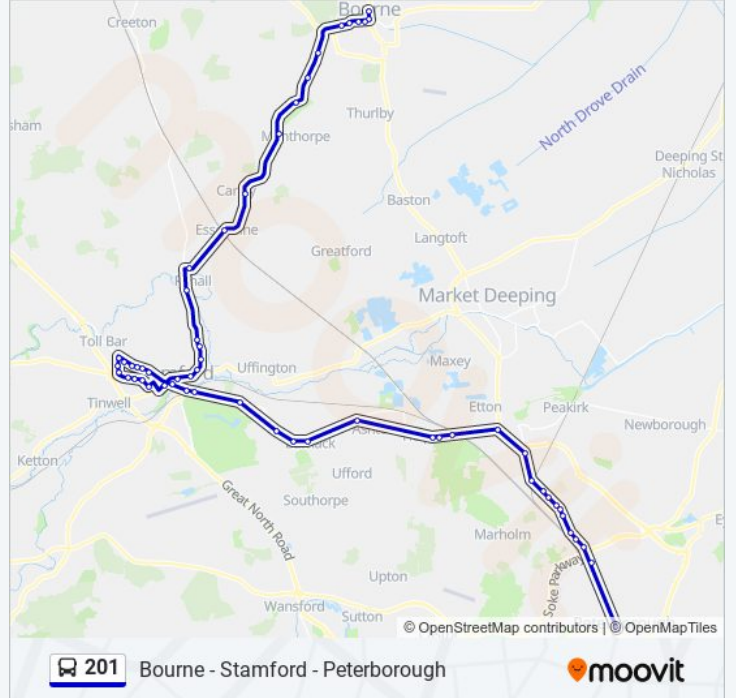

### Direction: Bourne

57 stops

[VIEW LINE SCHEDULE](#)

- Queensgate Bus Stn, Peterborough
- Boulevard Retail Park, New England
- Brotherhood Retail Park, Walton
- Paul Pry, Walton
- Marholm Road, Walton
- Mancetter Square, Walton
- Cock Inn, Werrington
- The Spinney, Werrington
- Mill, Werrington
- Loxley Centre, Werrington
- Hurn Road, Werrington
- Waterworks Lane, Werrington
- Footbridge, Glington
- Arborfield Close, Helpston
- Rose Cottage, Helpston
- Cross, Helpston
- St Marys Church, Bainton
- B1443 Bus Shelter, Barnack
- Barnack Cottages, Barnack
- Puddingbag Lane, Pilsgate
- Burghley House Gates, Pilsgate
- Abbot's Close, Stamford

### 201 bus Info

**Direction:** Bourne

**Stops:** 57

**Trip Duration:** 83 min

**Line Summary:**

Phillips Court, Stamford  
All Saints' Church, Stamford  
Beverley Gardens, Stamford  
Waverley Gardens, Stamford  
Caledonian Road, Stamford  
Ayr Close, Stamford  
Belvoir Close, Stamford  
Fife Close, Stamford  
Aberdeen Close, Stamford  
Perth Road, Stamford  
Dickens Drive, Stamford  
The Danish Invader Ph, Stamford  
Ermine Way, Stamford  
Queen's Walk, Stamford  
Torkington Gardens, Stamford  
Recreation Ground Road, Stamford  
Stamford School, Stamford  
Stamford & Rutland Hospital, Stamford  
Drift Road, Stamford  
Gwash Way, Stamford  
Borderville Sports Centre, Stamford  
Coppice Road, Ryhall  
Mill Street, Ryhall  
Village Hall, Essendine  
High Street, Carlby  
Witham Crossroads, Witham on the Hill  
Fairways, Toft  
Village Lane End, Lound  
Toft Logs, Bourne  
Beech Avenue, Bourne  
Westbourne Park, Bourne  
Manor Lane, Bourne  
Post Office, Bourne

Town Hall, Bourne

Bus Station, Bourne

**Direction: Peterborough**

57 stops

[VIEW LINE SCHEDULE](#)

Bus Station, Bourne

Post Office, Bourne

Manor Lane, Bourne