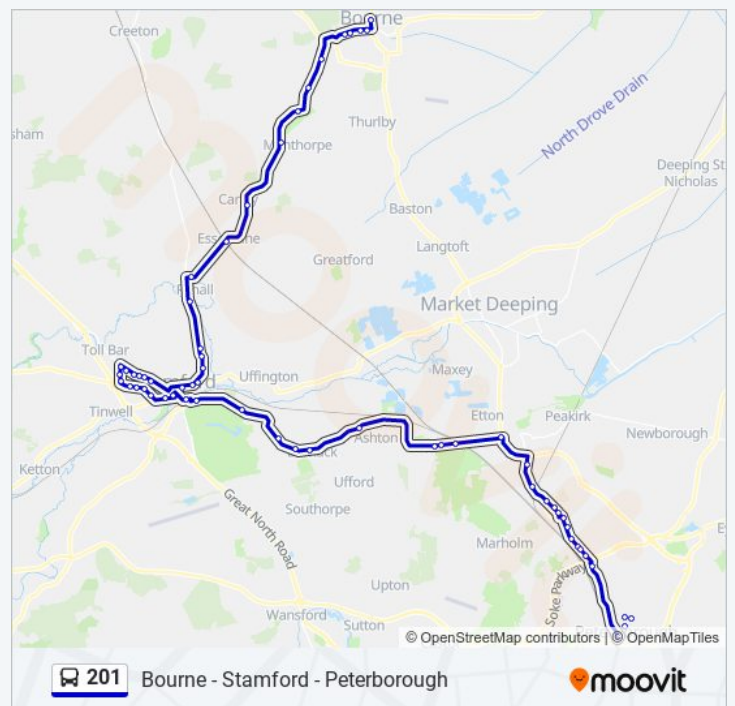

Mill Street, Ryhall

Coppice Road, Ryhall

Borderville Sports Centre, Stamford

Gwash Way, Stamford

Drift Road, Stamford

Stamford & Rutland Hospital, Stamford

Stamford School, Stamford

Recreation Ground Road, Stamford

Beverley Gardens, Stamford

Waverley Gardens, Stamford

Caledonian Road, Stamford

Ayr Close, Stamford

Belvoir Close, Stamford

Fife Close, Stamford

Aberdeen Close, Stamford

Perth Road, Stamford

**201 bus Info**

**Direction:** Peterborough

**Stops:** 57

**Trip Duration:** 84 min

**Line Summary:**

Dickens Drive, Stamford  
The Danish Invader Ph, Stamford  
Ermine Way, Stamford  
Queen's Walk, Stamford  
Austin Friar's Lane, Stamford  
Bus Station, Stamford  
Lambert Mews, Stamford  
Abbot's Close, Stamford  
Burghley House Gates, Pilsgate  
Puddingbag Lane, Pilsgate  
Barnack Cottages, Barnack  
B1443 Bus Shelter, Barnack  
St Marys Church, Bainton  
Cross, Helpston  
Rose Cottage, Helpston  
Arborfield Close, Helpston  
Footbridge, Glington  
Waterworks Lane, Werrington  
Hurn Road, Werrington  
Loxley Centre, Werrington  
Mill, Werrington  
The Spinney, Werrington  
Cock Inn, Werrington  
Mancetter Square, Walton  
Marholm Road, Walton  
Walton Park, Walton  
Paul Pry, Walton  
Brotherhood Retail Park, Walton  
Bourges Boulevard, New England  
Queensgate Bus Station, Peterborough