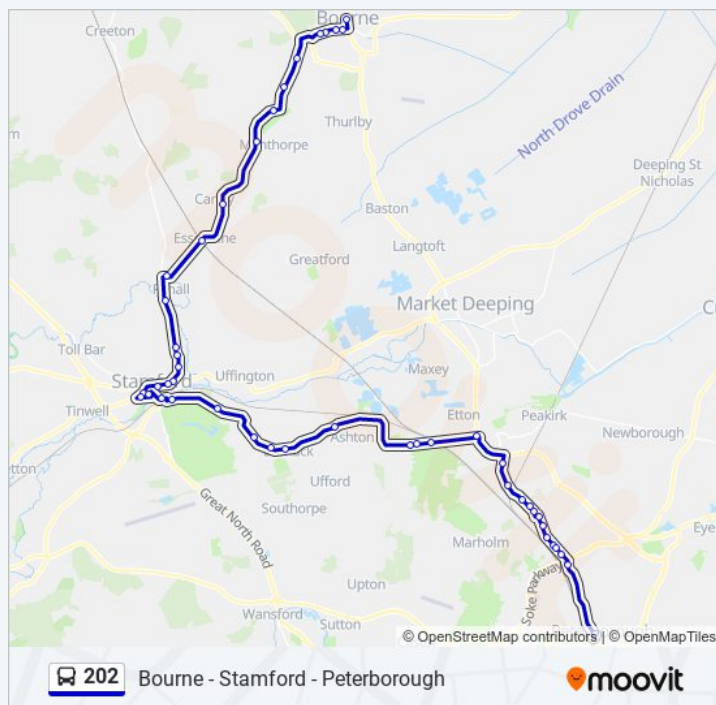

Arborfield Close, Helpston

Footbridge, Glington

Waterworks Lane, Werrington

Hurn Road, Werrington

Loxley Centre, Werrington

Mill, Werrington

The Spinney, Werrington

Cock Inn, Werrington

Mancetter Square, Walton

202 bus Info

Direction: Peterborough

Stops: 46

Trip Duration: 74 min

Line Summary:

Marholm Road, Walton

Walton Park, Walton