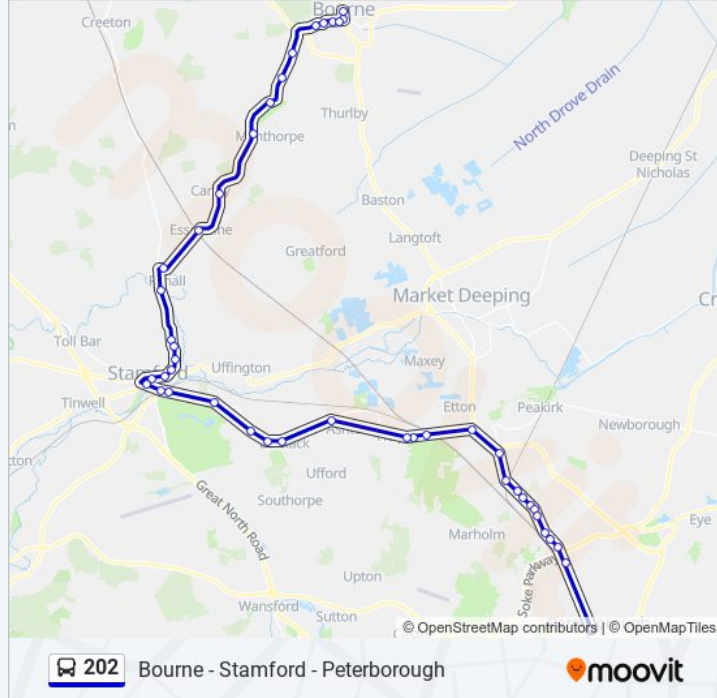

Trip Duration: 71 min

Line Summary:

Phillips Court, Stamford

All Saints' Church, Stamford

Recreation Ground Road, Stamford

Stamford School, Stamford

Stamford & Rutland Hospital, Stamford

Drift Road, Stamford

Village Lane End, Lound

Toft Logs, Bourne

Beech Avenue, Bourne

Westbourne Park, Bourne

Manor Lane, Bourne

Post Office, Bourne

Town Hall, Bourne

Bus Station, Bourne

Direction: Peterborough

46 stops

[VIEW LINE SCHEDULE](#)

Bus Station, Bourne

Post Office, Bourne

Manor Lane, Bourne

Westbourne Park, Bourne

Beech Avenue, Bourne

Mancetter Square, Walton

202 bus Info

Direction: Peterborough

Stops: 46

Trip Duration: 74 min

Line Summary:

Marholm Road, Walton

Walton Park, Walton