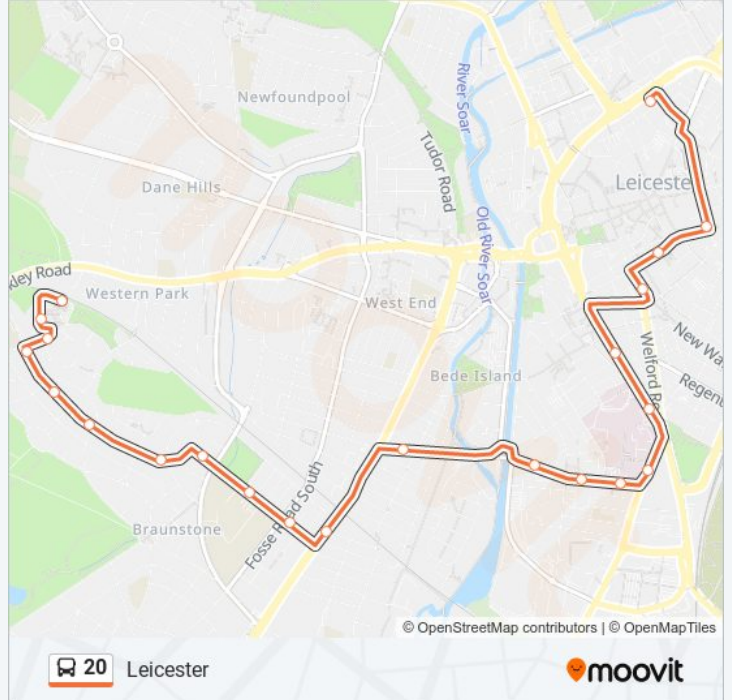

Direction: Leicester

22 stops

[VIEW LINE SCHEDULE](#)

- Dickens Court, Leicester
- Walpole Court, Braunstone
- Bennett Walk, Leicester
- Hamelin Road, Leicester
- Aylmer Road, Leicester
- Rancliffe Crescent, Braunstone
- Valence Road, Leicester
- Guthridge Crescent, Leicester
- Canterbury Terrace, Leicester
- Gaddesby Avenue, Leicester
- Imperial Avenue, West End
- Wilberforce Road, West End
- Windermere Street, Leicester
- Burnmoor Street, Leicester
- Walnut Street, Leicester
- Walnut Street, Leicester
- Royal Infirmary Hospital, Leicester
- Bonnars Lane, Leicester
- Pocklingtons Walk, Leicester
- Town Hall Square, Leicester
- Charles Street, Leicester
- St Margaret's Bus Station, Leicester

20 bus Info

Direction: Leicester

Stops: 22

Trip Duration: 28 min

Line Summary:

Direction: Leicester

28 stops

[VIEW LINE SCHEDULE](#)

20 bus Info

Direction: Leicester

Stops: 28

Trip Duration: 25 min

Line Summary:

Fosse Road South, Leicester

Canterbury Terrace, Leicester

Guthridge Crescent, Leicester

Valence Road, Leicester

Rancliffe Crescent, Leicester

Aylmer Road, Leicester

Hamelin Road, Leicester

Bennett Walk, Leicester

Priestley Road, Leicester

Dickens Court, Leicester

20 bus time schedules and route maps are available in an offline PDF at moovitapp.com. Use the [Moovit App](#) to see live bus times, train schedule or subway schedule, and step-by-step directions for all public transit in East Midlands.