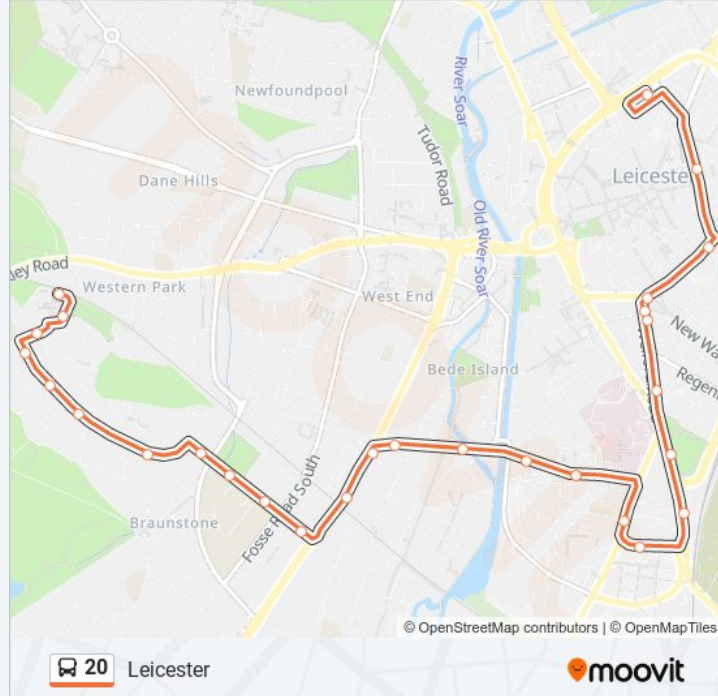

Direction: Leicester

22 stops

[VIEW LINE SCHEDULE](#)

- Dickens Court, Leicester
- Walpole Court, Braunstone
- Bennett Walk, Leicester
- Hamelin Road, Leicester
- Aylmer Road, Leicester
- Rancliffe Crescent, Braunstone
- Valence Road, Leicester
- Guthridge Crescent, Leicester
- Canterbury Terrace, Leicester
- Gaddesby Avenue, Leicester
- Imperial Avenue, West End
- Wilberforce Road, West End
- Windermere Street, Leicester
- Burnmoor Street, Leicester
- Walnut Street, Leicester
- Walnut Street, Leicester
- Royal Infirmary Hospital, Leicester
- Bonnars Lane, Leicester
- Pocklingtons Walk, Leicester
- Town Hall Square, Leicester
- Charles Street, Leicester
- St Margaret's Bus Station, Leicester

- St Margaret's Bus Station, Leicester
- Charles Street, Leicester
- Rutland Street, Leicester
- Welford Place, Leicester
- Welford Place, Leicester
- Welford Place, Leicester
- Tower Street, Leicester
- Nelson Mandela Park, Leicester
- Tigers Way, Leicester
- Leicester College, Leicester
- Sawday Street, Leicester
- Burnmoor Street, Leicester
- Windermere Street, Leicester
- Lidl, West End
- Wilberforce Road, West End
- Noel Street, West End
- Westleigh Road, West End
- Gaddesby Avenue, Leicester

20 bus Info

Direction: Leicester

Stops: 28

Trip Duration: 25 min

Line Summary:

Fosse Road South, Leicester

Canterbury Terrace, Leicester

Guthridge Crescent, Leicester

Valence Road, Leicester

Rancliffe Crescent, Leicester

Aylmer Road, Leicester

Hamelin Road, Leicester

Bennett Walk, Leicester

Priestley Road, Leicester

Dickens Court, Leicester

20 bus time schedules and route maps are available in an offline PDF at moovitapp.com. Use the [Moovit App](#) to see live bus times, train schedule or subway schedule, and step-by-step directions for all public transit in East Midlands.