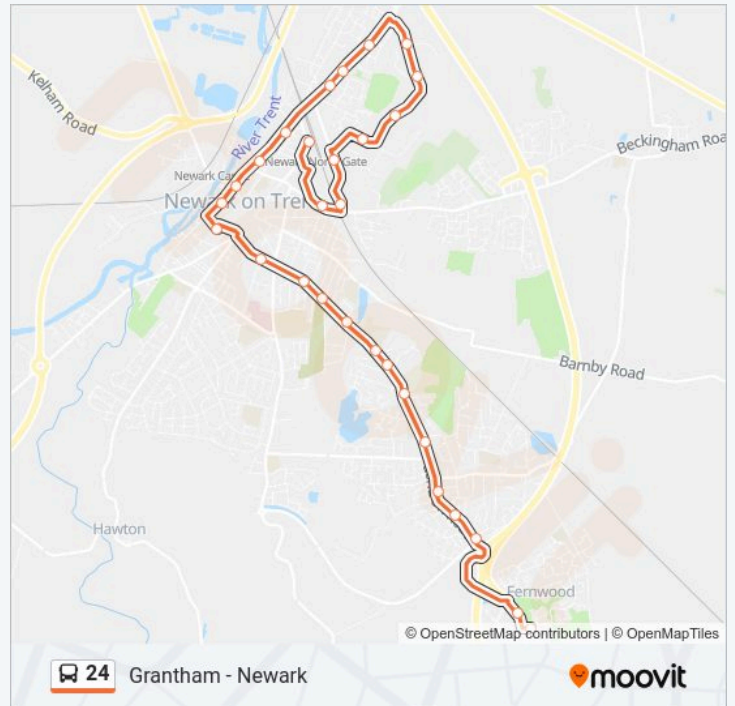

**Direction:** Fernwood

**Stops:** 29

**Trip Duration:** 34 min

## Line Summary:

Beaumont Walk, Newark

Lincoln Street, Newark

Aldi, Newark

Kirk Gate, Newark

Castle Gate, Newark

Newark Bus Station, Newark

Lime Grove, Newark

### Direction: Newark

55 stops

[VIEW LINE SCHEDULE](#)

Bus Station, Grantham

Surgery, Grantham

Boots, Grantham

Vine Street, Grantham

New Street, Grantham