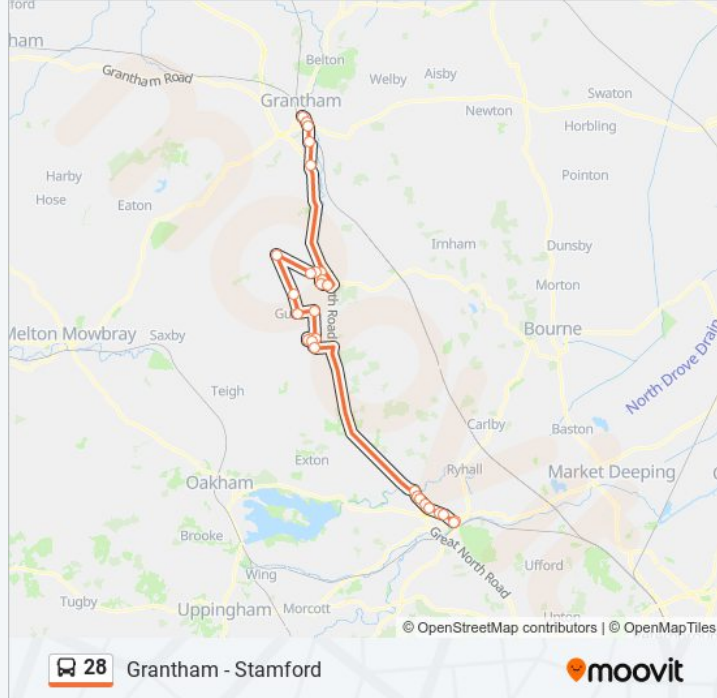

Cemetery, South Witham

Post Office, South Witham

The Plough, Great Casterton

Church, Great Casterton

Tolethorpe, Great Casterton

Sidney Farm Lane, Stamford

Arran Road (North End), Stamford

Waverley Gardens, Stamford

Beverley Gardens, Stamford

All Saints' Church, Stamford

Bus Station, Stamford

28 bus time schedules and route maps are available in an offline PDF at moovitapp.com. Use the [Moovit App](#) to see live bus times, train schedule or subway schedule, and step-by-step directions for all public transit in East Midlands.

[About Moovit](#) • [MaaS Solutions](#) • [Supported Countries](#) • [Mooviter Community](#)

© 2024 Moovit - All Rights Reserved

Check Live Arrival Times