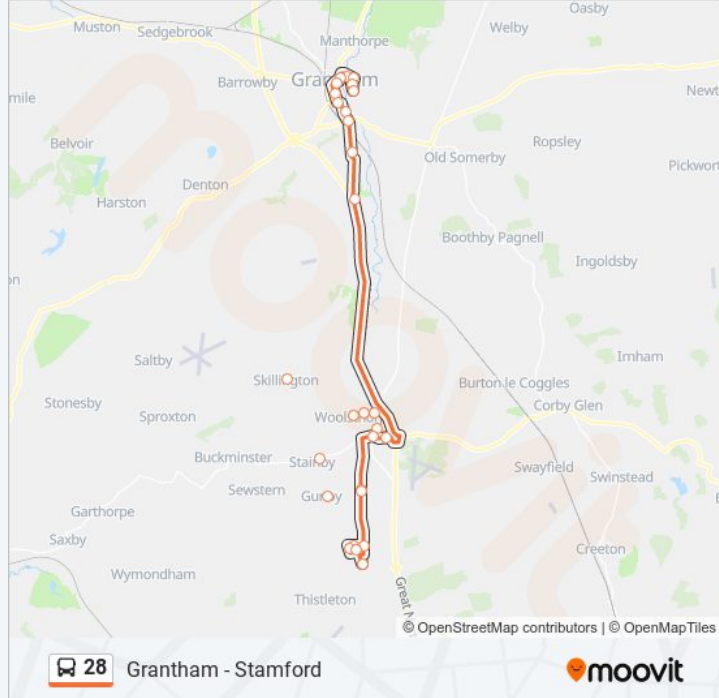

### 28 bus Info

**Direction:** Grantham

**Stops:** 31

**Trip Duration:** 50 min

**Line Summary:**

The Close, Woolsthorpe by Colsterworth  
 Woolsthorpe Road, Colsterworth  
 Ramsey Court, Colsterworth  
 Bourne Road, Colsterworth  
 Bourne Road Estate, Colsterworth  
 A1 Slip Roads, Little Ponton  
 Cheveley Mobile Homes, Grantham  
 Sainsburys, Grantham  
 Bus Station, Grantham

**28 bus Info**

**Direction:** South Witham

**Stops:** 20

**Trip Duration:** 44 min

**Line Summary:**

Cemetery, South Witham

Post Office, South Witham

**Direction: Stamford**

29 stops

[VIEW LINE SCHEDULE](#)

- Bus Station, Grantham
- Sainsburys, Grantham
- Mcdonalds, Grantham
- Cheveley Mobile Homes, Grantham
- A1 Slip Roads, Little Ponton
- Bourne Road Estate, Colsterworth
- Bourne Road, Colsterworth
- Ramsey Court, Colsterworth
- Woolsthorpe Road, Colsterworth
- The Close, Woolsthorpe by Colsterworth
- Ingle Court, Woolsthorpe by Colsterworth
- Blue Horse Inn, Skillington
- Colsterworth Road, Stainby
- Stainby Road, Gunby
- Hall, North Witham
- Troughton Walk, South Witham
- Unwin Green, South Witham
- Great Close, South Witham

**28 bus Info**

**Direction:** Stamford

**Stops:** 29

**Trip Duration:** 70 min

**Line Summary:**

Cemetery, South Witham

Post Office, South Witham

The Plough, Great Casterton