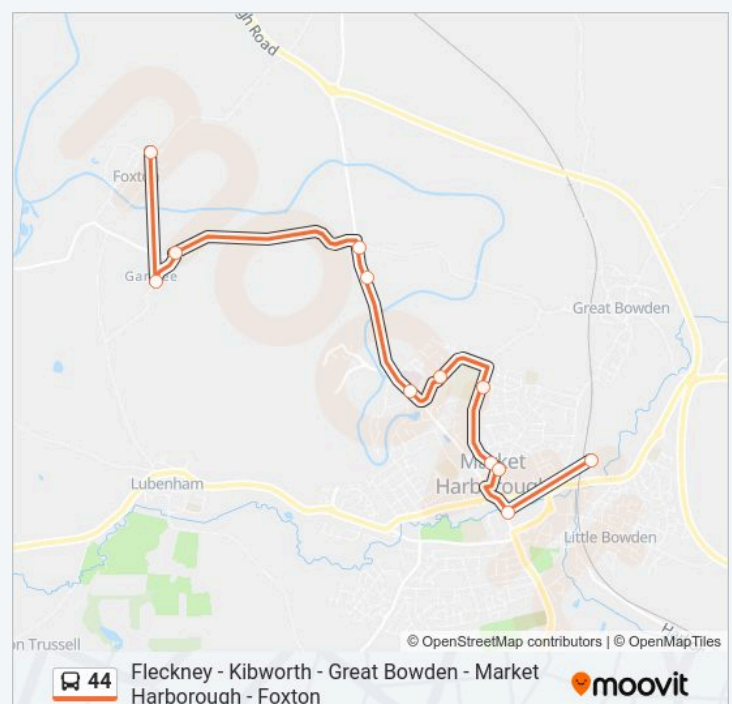

44 bus Info

Direction: Market Harborough

Stops: 32

Trip Duration: 41 min

Line Summary:

The Headlands, Market Harborough

Middlebrook Green, Market Harborough

Fernie Road, Market Harborough

Railway Station, Market Harborough

Britannia Walk, Market Harborough

Springfield Street, Market Harborough

The Square, Market Harborough

Direction: Market Harborough

12 stops

[VIEW LINE SCHEDULE](#)

Vicarage Drive, Foxton

Heygate Street, Market Harborough

Doddridge Road, Market Harborough

Market Hall, Market Harborough

Railway Station, Market Harborough

44 bus Time Schedule

Market Harborough Route Timetable:

Sunday	Not Operational
Monday	08:45 - 10:00
Tuesday	08:45 - 10:00
Wednesday	08:45 - 10:00
Thursday	08:45 - 10:00
Friday	08:45 - 10:00
Saturday	08:45 - 10:00

44 bus Info

Direction: Market Harborough

Stops: 12

Trip Duration: 12 min

Line Summary:

44 bus time schedules and route maps are available in an offline PDF at moovitapp.com. Use the Moovit App to see live bus times, train schedule or subway schedule, and step-by-step directions for all public transit in East Midlands.