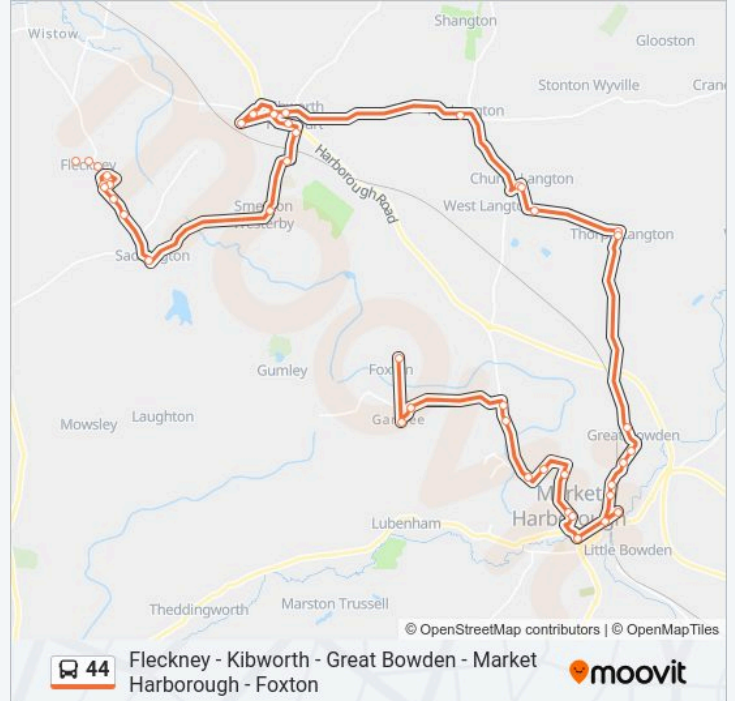

The Square, Kibworth Beauchamp

Beaker Close, Smeeton Westerby

Bryars Close, Saddington

Tigers Road, Fleckney

The Meer, Fleckney

Gladstone Street, Fleckney

Co-Op, Fleckney

Middletons Close, Fleckney

Batchelor Road, Fleckney

Direction: Foxton

46 stops

[VIEW LINE SCHEDULE](#)

Batchelor Road, Fleckney

Penclose Road, Fleckney

Park Street, Fleckney

Albert Street, Fleckney

Co-Op, Fleckney

Gladstone Street, Fleckney

The Meer, Fleckney

Tigers Road, Fleckney

Bryars Close, Saddington

Beaker Close, Smeeton Westerby

44 bus Time Schedule

Foxton Route Timetable:

44 bus Info

Direction: Market Harborough

Stops: 32

Trip Duration: 41 min

Line Summary:

The Headlands, Market Harborough

Middlebrook Green, Market Harborough

Fernie Road, Market Harborough