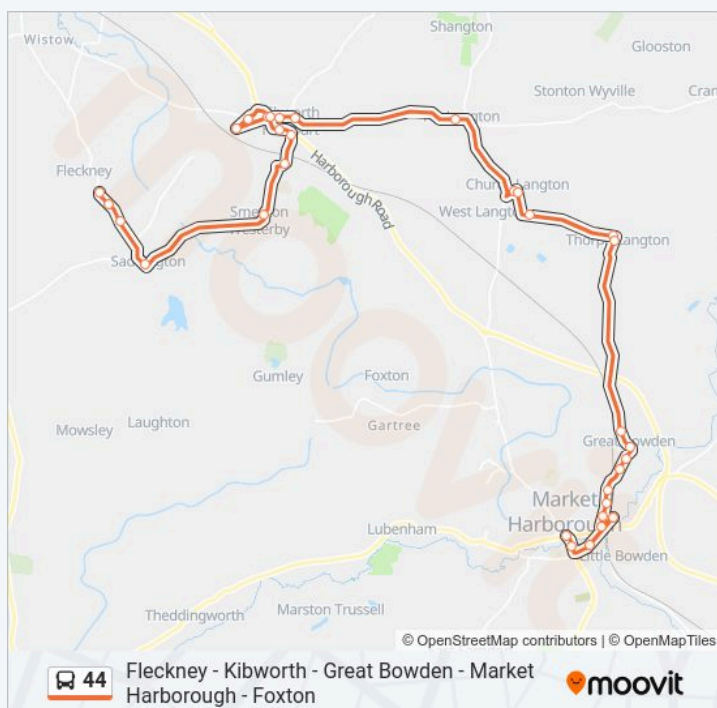

Madeline Close, Great Bowden

Arden Way, Market Harborough

44 bus Time Schedule

Market Harborough Route Timetable:

Sunday	Not Operational
Monday	18:26
Tuesday	18:26
Wednesday	18:26
Thursday	18:26
Friday	18:26
Saturday	18:18

44 bus Info

Direction: Market Harborough

Stops: 32

Trip Duration: 41 min

Line Summary:

The Headlands, Market Harborough

Middlebrook Green, Market Harborough

Fernie Road, Market Harborough

Railway Station, Market Harborough

Britannia Walk, Market Harborough

Springfield Street, Market Harborough

The Square, Market Harborough

Direction: Market Harborough

12 stops

[VIEW LINE SCHEDULE](#)

Vicarage Drive, Foxton