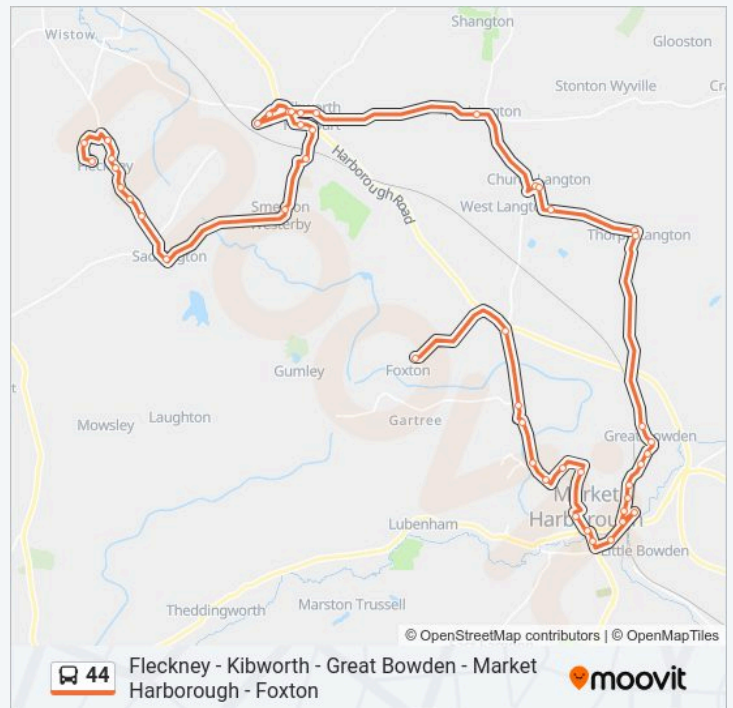

Sunday	Not Operational
Monday	06:48 - 17:24
Tuesday	06:48 - 17:24
Wednesday	06:48 - 17:24
Thursday	06:48 - 17:24
Friday	06:48 - 17:24
Saturday	06:53 - 17:18

44 bus Info

Direction: Foxton

Stops: 46

Trip Duration: 58 min

Line Summary:

The Square, Kibworth Beauchamp
Hillcrest Avenue, Kibworth Harcourt
Raitha's Indian Restaurant, Kibworth Harcourt
Lodge Close, Kibworth Harcourt
Millday Close, Kibworth Harcourt
Finch Road, Kibworth Harcourt
Leicester Road, Kibworth Harcourt
Beech Tree Close, Kibworth Harcourt
Carlton Road, Kibworth Harcourt
The Crown Inn, Tur Langton
Church Causeway, Church Langton
Thornton Crescent, Church Langton
Main Street, East Langton
Bakers Arms, Thorpe Langton
The Limes, Thorpe Langton
Welham Road, Great Bowden
Shoulder Of Mutton, Great Bowden
Horseshoe Lane, Great Bowden
Madeline Close, Great Bowden
Arden Way, Market Harborough
The Headlands, Market Harborough
Middlebrook Green, Market Harborough
Fernie Road, Market Harborough
Railway Station, Market Harborough
Britannia Walk, Market Harborough
Springfield Street, Market Harborough
The Square, Market Harborough
Bowden Lane, Market Harborough
Robert Smyth School, Market Harborough
Coales Gardens, Market Harborough
St Lukes Hospital, Market Harborough
Peter Callis Way, Market Harborough

Airfield Business Park, Market Harborough

Gallow Field Road, Market Harborough

Roundabout, West Langton

Vicarage Drive, Foxton

Direction: Market Harborough

32 stops

[VIEW LINE SCHEDULE](#)

Gladstone Street, Fleckney

44 bus Info

Direction: Market Harborough

Stops: 32

Trip Duration: 41 min

Line Summary:

The Headlands, Market Harborough

Middlebrook Green, Market Harborough

Fernie Road, Market Harborough