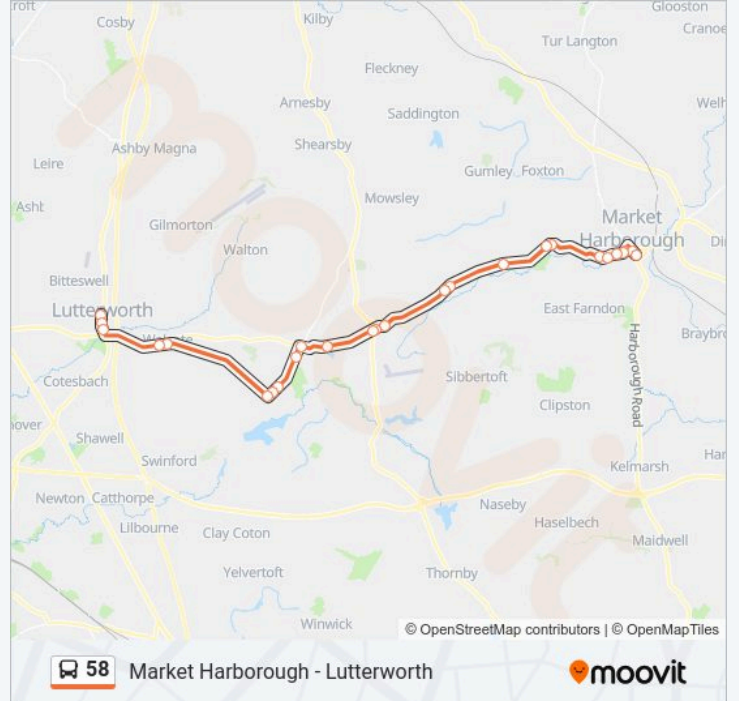

**Direction: Market Harborough**

26 stops

[VIEW LINE SCHEDULE](#)

- Morrisons, Lutterworth
- Barclays Bank, Lutterworth
- Fox Inn, Lutterworth
- Layby, Walcote
- Petrol Station, Walcote
- Post Office, South Kilworth
- Leys Crescent, South Kilworth
- The Belt, South Kilworth
- School, North Kilworth
- White Lion, North Kilworth
- Lorry Depot, North Kilworth
- Bell Inn, Husbands Bosworth
- Cherry Tree Close, Husbands Bosworth
- Church, Husbands Bosworth
- Hothorpe Road, Theddingworth
- Toms Close, Theddingworth
- Bramfield Mobile Park, Lubenham
- Paget Road, Lubenham
- The Green, Lubenham
- Farndale View, Market Harborough
- Gardiner Street, Market Harborough

**58 bus Info**

**Direction:** Market Harborough

**Stops:** 26

**Trip Duration:** 36 min

**Line Summary:**

Logan Street, Market Harborough

St Josephs School, Market Harborough

Nelson Street, Market Harborough

### Direction: Lutterworth

25 stops

[VIEW LINE SCHEDULE](#)

Market Hall, Market Harborough

The Square, Market Harborough

Petrol Station, Market Harborough

Logan Street, Market Harborough

Gardiner Street, Market Harborough

### 58 bus Info

**Direction:** Lutterworth

**Stops:** 25

**Trip Duration:** 37 min

**Line Summary:**

Leys Crescent, South Kilworth

Post Office, South Kilworth

Petrol Station, Walcote