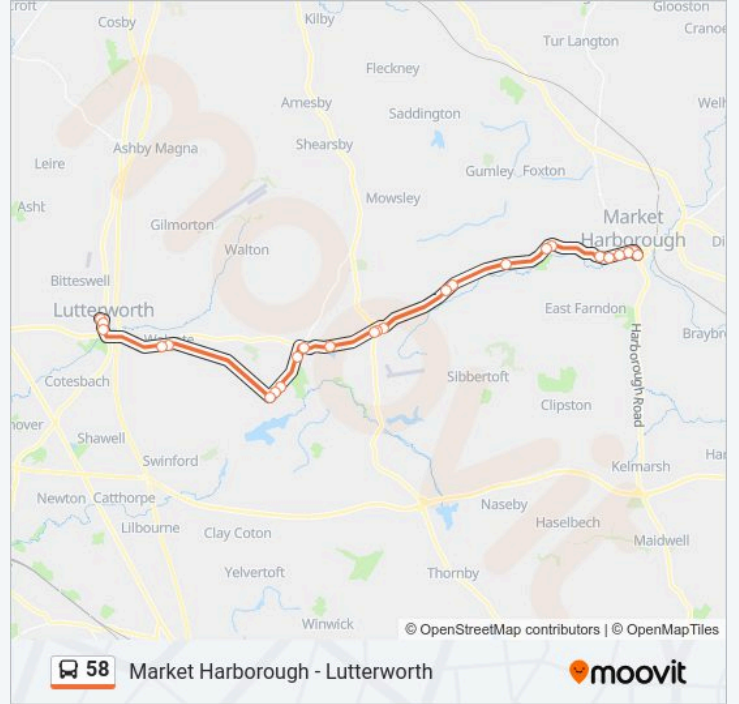

Leys Crescent, South Kilworth

Post Office, South Kilworth

Petrol Station, Walcote

Layby, Walcote

Fox Inn, Lutterworth

Barclays Bank, Lutterworth

George Street Car Park, Lutterworth

58 bus time schedules and route maps are available in an offline PDF at moovitapp.com. Use the Moovit App to see live bus times, train schedule or subway schedule, and step-by-step directions for all public transit in East Midlands.

© 2025 Moovit - All Rights Reserved