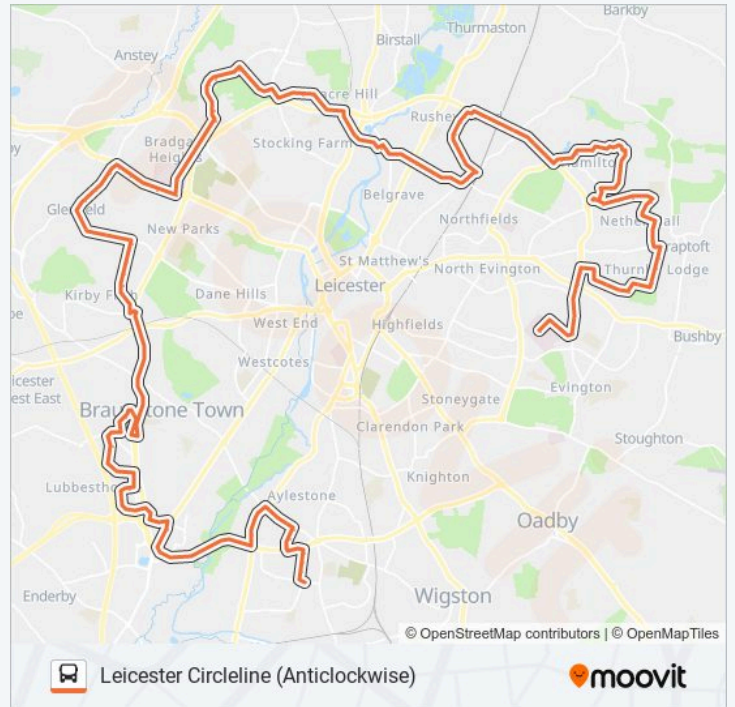

Woodborough Road, Crown Hills

Coleman Road, Goodwood

Gamel Road, Goodwood

Walshe Road, Goodwood

Havencrest Drive, Nether Hall

Elmcroft Avenue, New Humberstone

Colchester Road, Thurnby Lodge

40|CIRCLELINE bus Time Schedule

Eyres Monsell Route Timetable:

Sunday	Not Operational
Monday	18:32
Tuesday	18:32
Wednesday	18:32
Thursday	18:32
Friday	18:32
Saturday	17:30

40|CIRCLELINE bus Info

Direction: Eyres Monsell

Stops: 109

- Ocean Close, Thurnby Lodge
- Dudley Close, Thurnby Lodge
- Somers Road, Thurnby Lodge
- Herthull Road, Thurnby Lodge
- Thurnby Mead Academy, Thurnby Lodge
- Dakyn Road, Thurnby Lodge
- Croyland Green, Thurnby Lodge
- Cross Keys Green, Thurnby Lodge
- Gretna Way, Thurnby Lodge
- Scraptoft Lane, Thurnby Lodge
- Bowhill Grove, Nether Hall
- Bankside, Nether Hall
- Ringwood Road, Nether Hall
- Netherhall Road, Nether Hall
- Selby Avenue, Nether Hall
- Barry Road, Nether Hall
- Chestnut Avenue, Nether Hall
- Cranesbill Road, Nether Hall
- Hamilton Tesco, Hamilton
- Hollowtree Road, Hamilton
- Hazeldene Road, Hamilton
- Celandine Road, Hamilton
- Bakers Way, Hamilton
- Shipton Road, Hamilton
- Lakeview Chase, Hamilton
- Columbine Road, Hamilton
- Bellflower Road, Hamilton
- Waterside Road, Hamilton
- Progress Way, Humberstone
- New Star Road, Humberstone
- Thurmaston Boulevard, Leicester
- Braemer Drive, Leicester

Trip Duration: 84 min
Line Summary:

Dunblane Avenue, Leicester

Peebles Way, Leicester

Soar Valley College, Leicester

Roseway, Leicester

Strathmore Avenue, Leicester

Wyvern Arms, Leicester

Rosedale Avenue, Belgrave