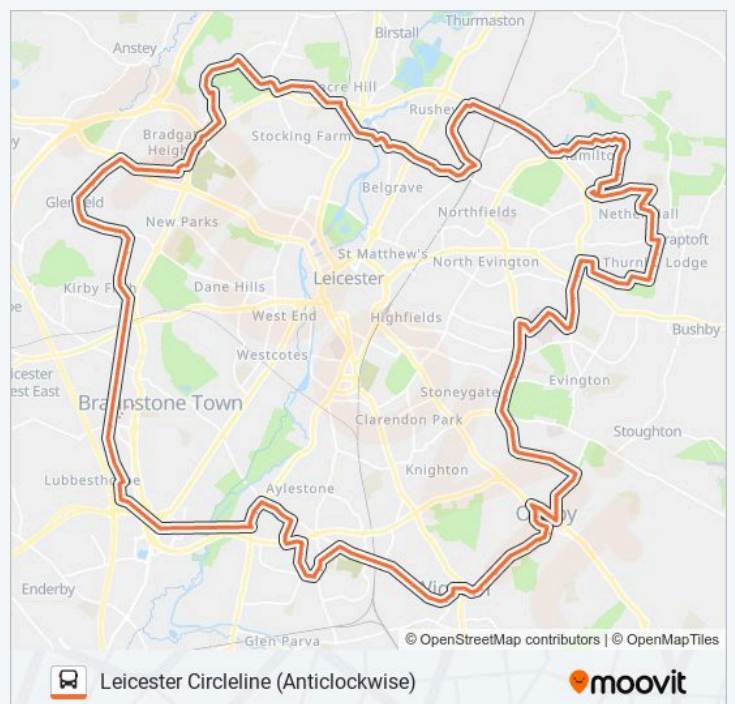

40|CIRCLELINE bus Info

Direction: Crown Hills

Stops: 138

Trip Duration: 113 min

Line Summary:

Bull Head Street, Wigston Magna

Frederick Street, Wigston Magna

Kings Drive, Wigston Magna