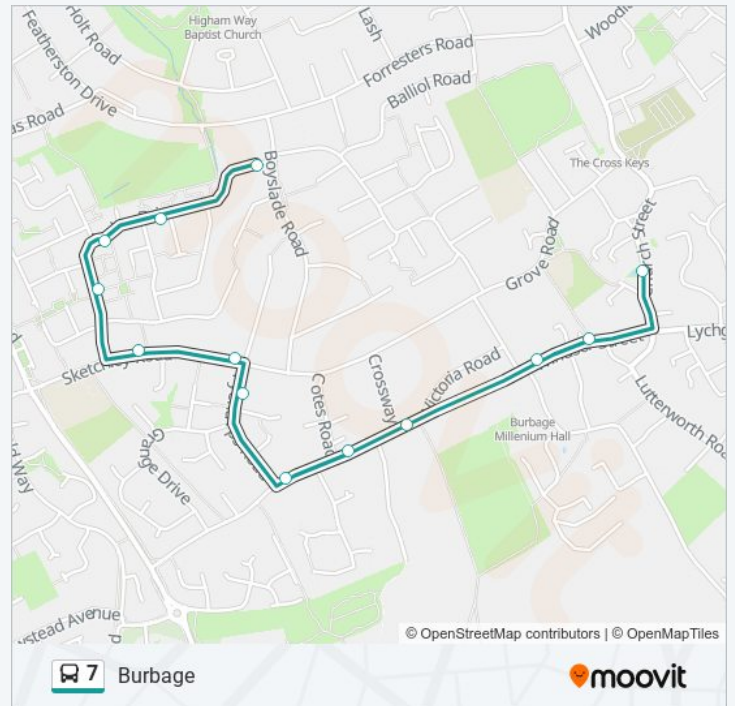

7 bus Info
Direction: Burbage
Stops: 47
Trip Duration: 45 min
Line Summary:

Stirling Avenue, Hinckley

Dunblane Way, Hinckley

Gowrie Close, Hinckley

Beardsen Crescent, Hinckley

Farneway, Hinckley

Sandy Crescent, Hinckley

Boyslade Road, Burbage

Shops, Burbage

Co-Operative Store, Burbage

Direction: Burbage

13 stops

[VIEW LINE SCHEDULE](#)

Co-Operative Store, Burbage

Lilac Close, Burbage

Aster Close, Burbage

Marigold Drive, Burbage

7 bus Time Schedule

Burbage Route Timetable:

Sunday	Not Operational
Monday	14:35 - 18:20
Tuesday	14:35 - 18:20
Wednesday	14:35 - 18:20
Thursday	14:35 - 18:20

Sketchley Road, Burbage
 Sketchley Road, Burbage
 Willow Close, Burbage
 Pyeharps Road, Burbage
 Robinson Way, Burbage
 Crossways, Burbage
 The Sycamores, Burbage
 Strutt Road, Burbage
 Horsepool, Burbage

Friday 14:35 - 18:20
 Saturday 17:00

7 bus Info

Direction: Burbage
Stops: 13
Trip Duration: 5 min
Line Summary:

Direction: Nuneaton

61 stops
[VIEW LINE SCHEDULE](#)

Co-Operative Store, Burbage
 Lilac Close, Burbage
 Aster Close, Burbage
 Marigold Drive, Burbage
 Sketchley Road, Burbage
 Sketchley Road, Burbage
 Willow Close, Burbage
 Pyeharps Road, Burbage
 Robinson Way, Burbage
 Crossways, Burbage
 The Sycamores, Burbage