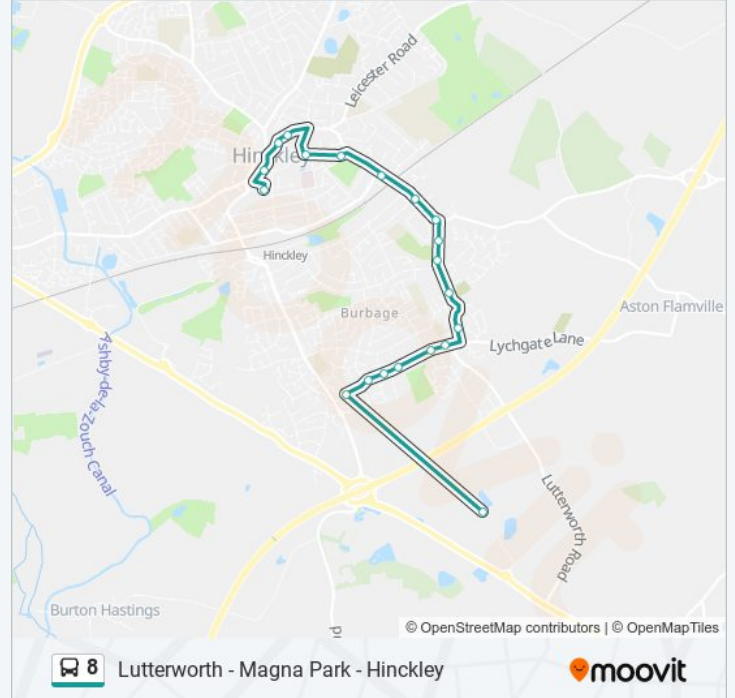

Direction: Hinckley

Stops: 40

Trip Duration: 55 min

Line Summary:

Victoria Farm, Claybrooke Magna

High Cross Road, Sharnford

Hinckley Park, Burbage

Grange Drive, Burbage

Pyeharps Road, Burbage

Robinson Way, Burbage

Crossways, Burbage

The Sycamores, Burbage

Strutt Road, Burbage

Horsepool, Burbage

Parish Church, Burbage

Forresters Road, Burbage

The Fairway, Burbage

Sapcote Road, Burbage

Elm Tree Drive, Burbage

Parsons Lane, Hinckley

Spa Lane, Hinckley

Hill Street, Hinckley

Primary School, Hinckley

Concordia Theatre, Hinckley

Regent Street, Hinckley

The Crescent Bus Station, Hinckley

Direction: Lutterworth

36 stops

[VIEW LINE SCHEDULE](#)

The Crescent Bus Station, Hinckley

Regent Street, Hinckley

Primary School, Hinckley