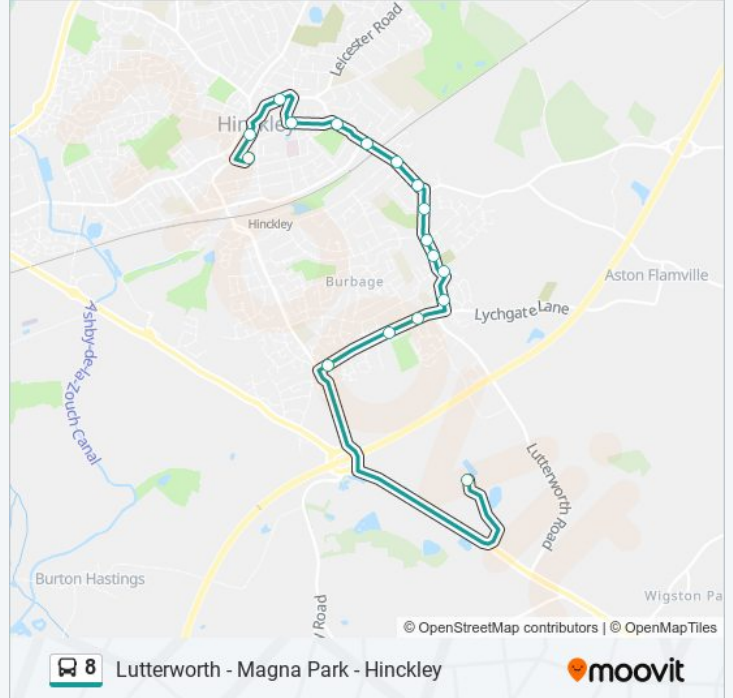

Direction: Burbage

17 stops

[VIEW LINE SCHEDULE](#)

- The Crescent Bus Station, Hinckley
- Regent Street, Hinckley
- Primary School, Hinckley
- Hill Street, Hinckley
- Spa Lane, Hinckley
- Parsons Lane, Hinckley
- Elm Tree Drive, Burbage
- Sapcote Road, Burbage
- The Fairway, Burbage
- Forresters Road, Burbage
- Parish Church, Burbage
- Aston Lane, Burbage
- Horsepool, Burbage
- The Sycamores, Burbage
- Crossways, Burbage
- Grange Drive, Burbage
- Hinckley Park, Burbage

Line Summary:

Direction: Hinckley

40 stops

[VIEW LINE SCHEDULE](#)

- George Street Car Park, Lutterworth
- St Mary's Road, Lutterworth
- Woodway Road, Lutterworth
- Stop J, Magna Park
- George Building, Magna Park
- Dhl, Magna Park
- Buccaneer Way, Magna Park
- Disney, Magna Park
- Asda, Magna Park
- Vulcan Way, Magna Park
- Eddie Stobart Logistics, Magna Park
- Garden Centre, Ullesthorpe
- Hillside, Ullesthorpe
- South Avenue, Ullesthorpe
- Allotments, Ullesthorpe
- Western Drive, Claybrooke Parva
- Bell Street, Claybrooke Magna
- The Laurels, Claybrooke Magna

Direction: Hinckley

Stops: 40

Trip Duration: 55 min

Line Summary:

Victoria Farm, Claybrooke Magna

High Cross Road, Sharnford

Hinckley Park, Burbage

Grange Drive, Burbage

Stop J, Magna Park

Woodway Road, Lutterworth

Greenacres Drive, Lutterworth

St Mary's Road, Lutterworth

George Street Car Park, Lutterworth

8 bus Info

Direction: Lutterworth

Stops: 36