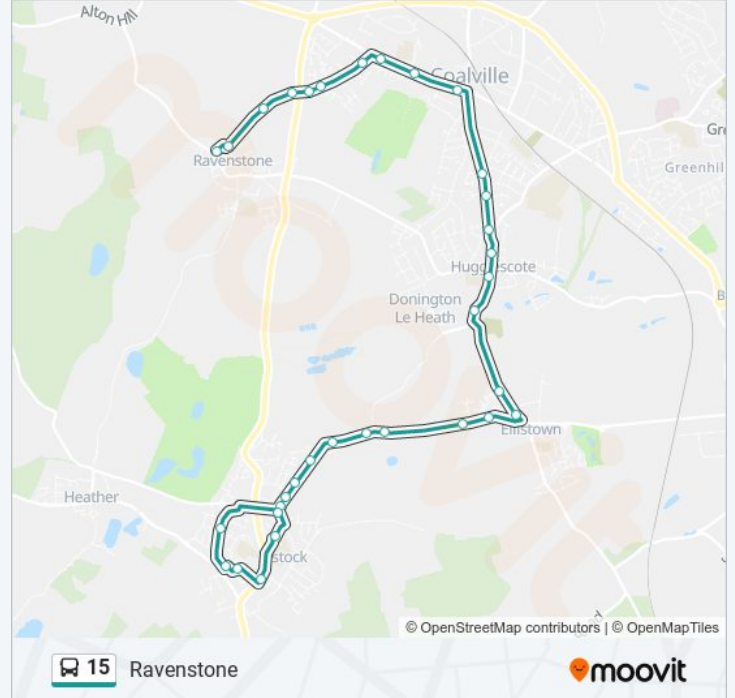

Richmond Road, Ibstock

Ibstock Brick, Ibstock

Canning Way, Ellistown

Kendal Road, Ellistown

South Street, Ellistown

Sherwood Close, Ellistown

The Common, Hugglescote

Station Road, Hugglescote

Post Office, Hugglescote

Fairfield Road, Hugglescote

North Avenue, Coalville

Avenue Road, Coalville

Memorial Square, Coalville

Snibston Colliery Park, Coalville

Ravenstone Road, Coalville

Registry Office, Coalville

The Limes, Ravenstone

Swannington Road, Ravenstone

Swannington Road, Ravenstone

Piper Lane, Ravenstone

Main Street, Ravenstone

St Michaels Drive, Ravenstone

15 bus time schedules and route maps are available in an offline PDF at moovitapp.com. Use the [Moovit App](#) to see live bus times, train schedule or subway schedule, and step-by-step directions for all public transit in East Midlands.

[About Moovit](#) • [MaaS Solutions](#) • [Supported Countries](#) • [Mooviter Community](#)

© 2024 Moovit - All Rights Reserved

Check Live Arrival Times