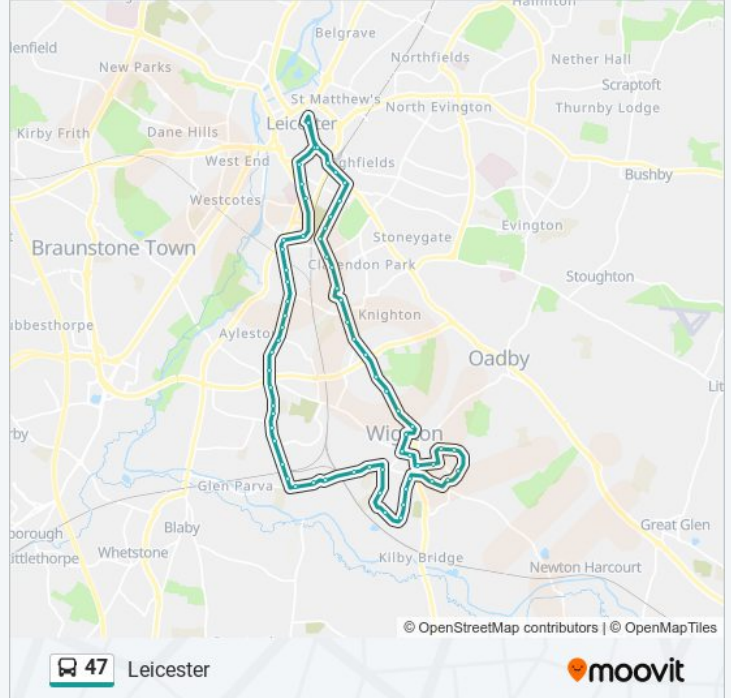

## 47 bus Info

**Direction:** Leicester

**Stops:** 65

**Trip Duration:** 80 min

**Line Summary:**

Jasmine Court, South Wigston  
Leopold Street, South Wigston  
South Leicestershire College, South Wigston  
Lansdowne Grove, South Wigston  
Guthlaxton College, Wigston Magna  
Council Offices, Wigston Magna  
Birkett House School, Wigston Magna  
Ashton Close, Wigston Magna  
Little Hill Shops, Wigston Magna  
Durnford Road, Wigston Magna  
Georgeham Close, Wigston Magna  
Penzance Avenue, Wigston Magna  
Davenport Road, Wigston Magna  
Harcourt Road, Wigston Magna  
Glaisdale Road, Wigston Magna  
Kelmarsh Avenue, Wigston Magna  
Byfield Drive, Wigston Magna  
Acorn Way, Wigston Magna  
Clipstone Close, Wigston Magna  
Ravensthorpe Road, Wigston Magna  
Car Park, Wigston Magna  
County Record Office, Wigston Magna  
Victoria Street, Wigston Magna  
Cleveland Road, Wigston Magna  
Carlton Drive, Wigston Fields  
Sainsbury'S, Wigston Fields  
Highgate Drive, Knighton  
Palmerston Way, Knighton  
Overdale Road, Knighton  
Muston Gardens, Knighton  
Heather Road, Leicester  
Houlditch Road, Knighton Fields  
Ta Centre, Leicester

**Direction: South Wigston**

26 stops

[VIEW LINE SCHEDULE](#)

Haymarket Bus Station, Leicester  
Charles Street, Leicester  
Rutland Street, Leicester  
Welford Place, Leicester  
Tower Street, Leicester  
Nelson Mandela Park, Leicester  
Morrison'S, Southfields  
Freemen's Common, Aylestone  
Aylestone Road, Aylestone  
Hawkins Road, Aylestone  
Lothair Road, Aylestone  
Recreation Ground, Aylestone  
Wren Close, Aylestone  
Heathcott Road, Aylestone  
Cyprus Road, Aylestone  
Saffron Way, Aylestone  
Broughton Road, Aylestone  
Saffron Crossroads, Eyres Monsell  
Trenant Road, Eyres Monsell

**47 bus Info**

**Direction:** South Wigston

**Stops:** 26

**Trip Duration:** 25 min

**Line Summary:**

Grant Way, Eyres Monsell

Dorset Avenue, South Wigston

Namur Road, South Wigston