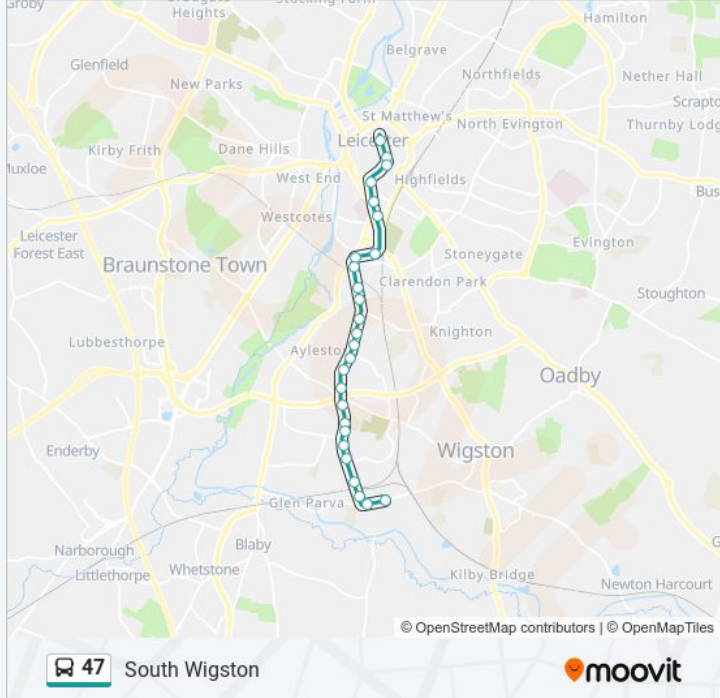

**Direction: South Wigston**

26 stops

[VIEW LINE SCHEDULE](#)

Haymarket Bus Station, Leicester  
Charles Street, Leicester  
Rutland Street, Leicester  
Welford Place, Leicester  
Tower Street, Leicester  
Nelson Mandela Park, Leicester  
Morrison'S, Southfields  
Freemen's Common, Aylestone  
Aylestone Road, Aylestone  
Hawkins Road, Aylestone  
Lothair Road, Aylestone  
Recreation Ground, Aylestone  
Wren Close, Aylestone  
Heathcott Road, Aylestone  
Cyprus Road, Aylestone  
Saffron Way, Aylestone  
Broughton Road, Aylestone  
Saffron Crossroads, Eyres Monsell  
Trenant Road, Eyres Monsell

**47 bus Info**

**Direction:** South Wigston

**Stops:** 26

**Trip Duration:** 25 min

**Line Summary:**

Grant Way, Eyres Monsell

Dorset Avenue, South Wigston

Namur Road, South Wigston

Tigers Road, South Wigston

Jasmine Court, South Wigston

Leopold Street, South Wigston

South Leicestershire College, South Wigston

47 bus time schedules and route maps are available in an offline PDF at [moovitapp.com](https://moovitapp.com). Use the [Moovit App](#) to see live bus times, train schedule or subway schedule, and step-by-step directions for all public transit in East Midlands.