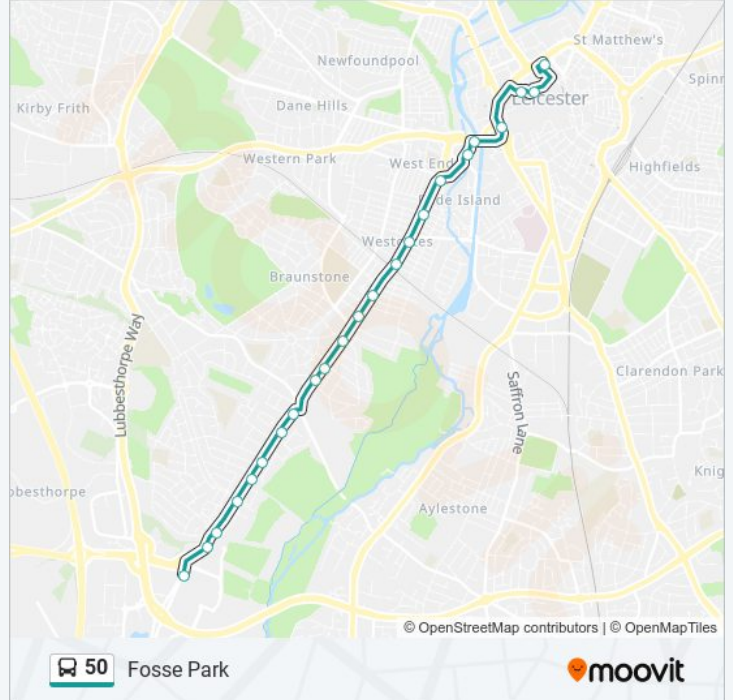

New Park Street, West Bridge

Ruding Road, West Bridge

Gaul Street, West Bridge

Noel Street, West End

Westleigh Road, West End

Hopefield Road, West End

Fullhurst Avenue, West End

Dumbleton Avenue, Braunstone

Meredith Road, West End

Rowley Fields Avenue, Leicester

The Crossway, Braunstone

Rosamund Avenue, Braunstone

Kirkland Road, Braunstone

Edward Avenue, Braunstone

Kingsway, Braunstone

Audi Dealership, Braunstone

Asda, Braunstone

50 bus Time Schedule

Fosse Park Route Timetable:

Sunday	19:45 - 21:45
Monday	20:45 - 22:45
Tuesday	20:45 - 22:45
Wednesday	20:45 - 22:45
Thursday	20:45 - 22:45
Friday	20:45 - 22:45
Saturday	20:45 - 22:45

50 bus Info

Direction: Fosse Park

Stops: 23

Trip Duration: 21 min

Line Summary:

Direction: Leicester

47 stops

[VIEW LINE SCHEDULE](#)