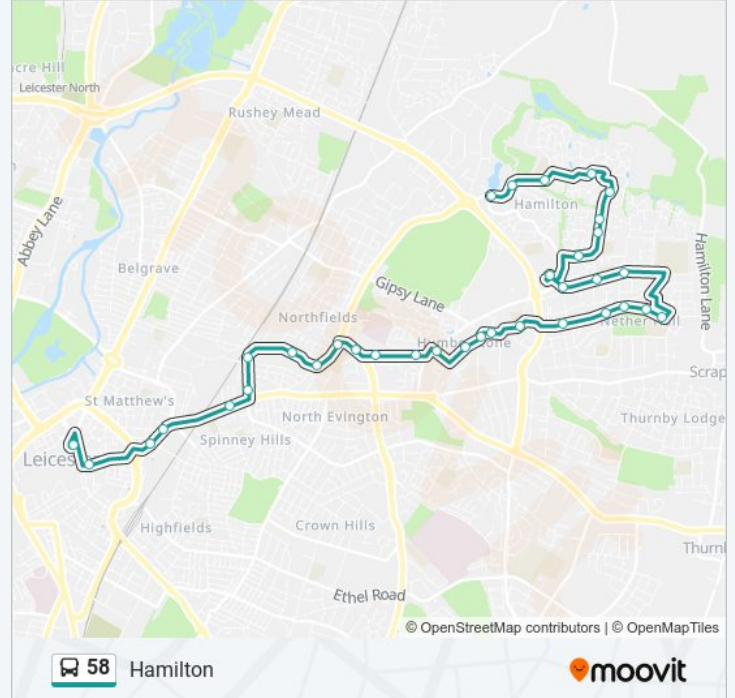

Trip Duration: 30 min

Line Summary:

Ringwood Road, Nether Hall

Barry Road, Nether Hall

Chestnut Avenue, Nether Hall

Cranesbill Road, Nether Hall

Hamilton Tesco, Hamilton

Hollowtree Road, Hamilton

Hazeldene Road, Hamilton

Celandine Road, Hamilton

Bakers Way, Hamilton

Shipton Road, Hamilton

Lakeview Chase, Hamilton

Columbine Road, Hamilton

Bellflower Road, Hamilton

Direction: Leicester

50 stops

[VIEW LINE SCHEDULE](#)

Haymarket Bus Station, Leicester

Humberstone Gate, Leicester

Madras Road, Leicester

Dysart Way, Leicester

Farringdon Street, Spinney Hills

Lombardy Rise, Spinney Hills

58 bus Info

Direction: Leicester

Stops: 50

Trip Duration: 53 min

Line Summary:

Lidster Close, Humberstone

Steins Lane, Humberstone

Wigley Road, Nether Hall