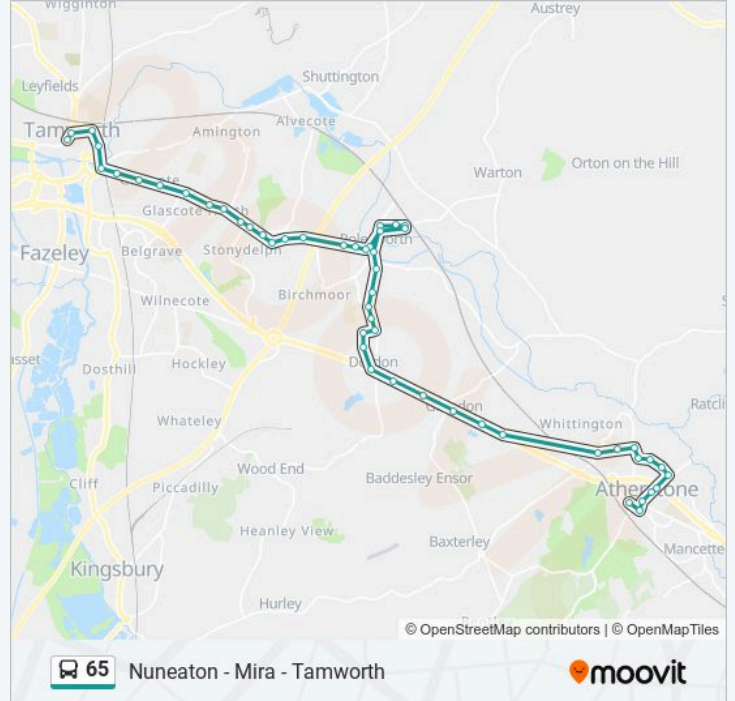

Royal Meadow Drive, Atherstone

York Avenue, Atherstone

Ratcliffe Road, Atherstone

Princess Road, Atherstone

Atherstone College, Atherstone

Long Street, Atherstone

Woolpack Way, Atherstone

Bus Station, Atherstone

65 Nuneaton - Mira - Tamworth

Direction: Nuneaton

71 stops

[VIEW LINE SCHEDULE](#)

- Corporation St, Tamworth Town Centre
- Bus Garage, Tamworth Town Centre
- The Albert Ph, Tamworth Town Centre
- Aldi Store, Tamworth Town Centre
- Kettlebrook Road, Bolehall
- Basin Lane, Bolehall
- Dolphin Inn, Glascote
- Camden Drive, Glascote
- Marlborough Way, Glascote Heath
- Glascote Primary Academy, Glascote Heath
- Mercian Way, Glascote Heath
- Sandy Way, Stonydelph
- Pennine Way, Stonydelph
- Blackdown, Stonydelph
- Cheviot, Stonydelph
- Broadlee, Stonydelph
- Sports Ground, Polesworth
- Hermitage Close, Polesworth
- Bulls Head, Polesworth
- Fire Station, Polesworth
- Bridge, Polesworth
- Polesworth Fish Bar, Polesworth
- Nethersole School, Polesworth
- High Street, Polesworth
- Shops, Polesworth
- Elizabeth Avenue, Polesworth
- Gulf Garage, Polesworth
- Potters Lane, Polesworth
- Morris Hill, Dordon
- St Leonards View, Dordon

65 bus Info**Direction:** Nuneaton**Stops:** 71**Trip Duration:** 75 min**Line Summary:**

Potters Lane, Polesworth

Fairfields Hill, Dordon

Birchwood Primary School, Dordon

Cross Walk, Dordon

Library, Dordon