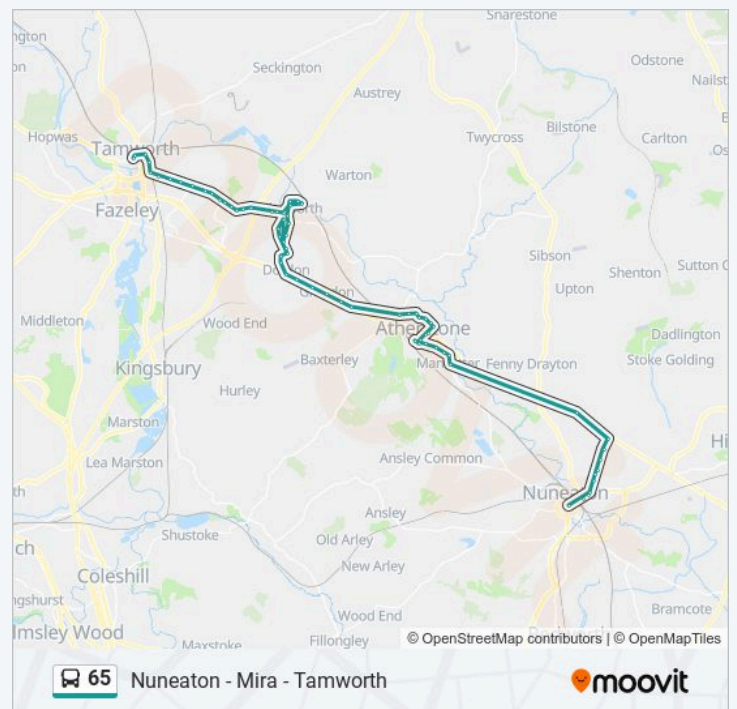

Royal Meadow Drive, Atherstone

York Avenue, Atherstone

Ratcliffe Road, Atherstone

Princess Road, Atherstone

Atherstone College, Atherstone

Long Street, Atherstone

Woolpack Way, Atherstone

Bus Station, Atherstone

65 Nuneaton - Mira - Tamworth

Direction: Nuneaton

71 stops

[VIEW LINE SCHEDULE](#)

- Corporation St, Tamworth Town Centre
- Bus Garage, Tamworth Town Centre
- The Albert Ph, Tamworth Town Centre
- Aldi Store, Tamworth Town Centre
- Kettlebrook Road, Bolehall
- Basin Lane, Bolehall
- Dolphin Inn, Glascote
- Camden Drive, Glascote
- Marlborough Way, Glascote Heath
- Glascote Primary Academy, Glascote Heath
- Mercian Way, Glascote Heath
- Sandy Way, Stonydelph
- Pennine Way, Stonydelph
- Blackdown, Stonydelph
- Cheviot, Stonydelph
- Broadlee, Stonydelph
- Sports Ground, Polesworth
- Hermitage Close, Polesworth
- Bulls Head, Polesworth
- Fire Station, Polesworth
- Bridge, Polesworth
- Polesworth Fish Bar, Polesworth
- Nethersole School, Polesworth
- High Street, Polesworth
- Shops, Polesworth
- Elizabeth Avenue, Polesworth
- Gulf Garage, Polesworth
- Potters Lane, Polesworth
- Morris Hill, Dordon
- St Leonards View, Dordon

65 bus Info**Direction:** Nuneaton**Stops:** 71**Trip Duration:** 75 min**Line Summary:**

Potters Lane, Polesworth

Fairfields Hill, Dordon

Birchwood Primary School, Dordon

Cross Walk, Dordon

Library, Dordon