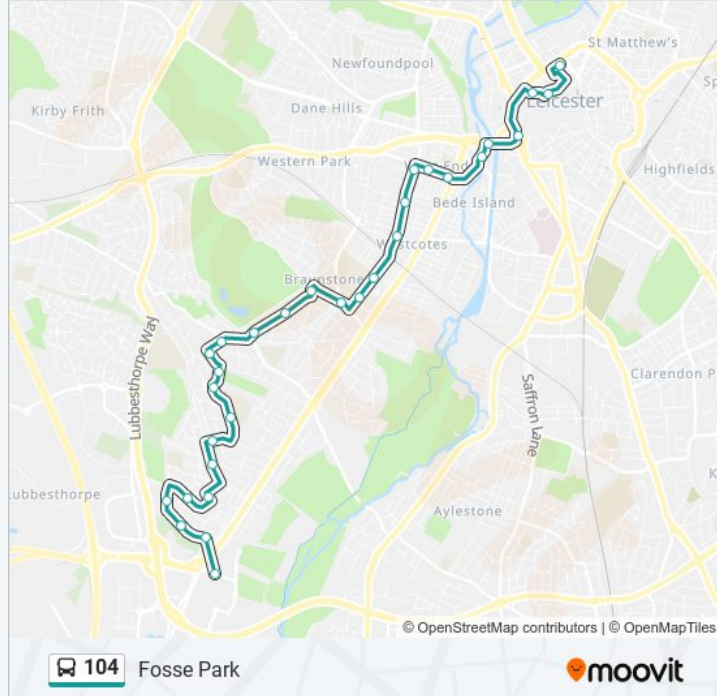

Fernhurst Road, Braunstone

104 bus Time Schedule

Fosse Park Route Timetable:

Sunday	09:45 - 17:45
Monday	06:33 - 23:10
Tuesday	06:33 - 23:10
Wednesday	06:33 - 23:10
Thursday	06:33 - 23:10
Friday	06:33 - 23:10
Saturday	07:10 - 23:10

104 bus Info

Direction: Fosse Park

Stops: 30

Trip Duration: 31 min

Line Summary:

St Crispin's Church, Braunstone
 Gayhurst Close, Braunstone
 Winstanley Arms, Braunstone
 Pinfold, Braunstone
 Farmway, Braunstone
 Millfield Crescent, Braunstone
 Cottage Farm Close, Braunstone
 M&S, Fosse Park

Direction: Leicester

32 stops

[VIEW LINE SCHEDULE](#)

M&S, Fosse Park
 Cottage Farm Close, Braunstone
 Millfield Crescent, Braunstone
 Farmway, Braunstone
 Watergate Lane, Braunstone
 Pinfold, Braunstone
 Willow Court, Braunstone
 Winstanley Arms, Braunstone
 Gayhurst Close, Braunstone
 St Crispin's Church, Braunstone
 Fernhurst Road, Braunstone
 Welcombe Avenue, Braunstone
 Shottery Avenue, Braunstone
 Hathaway Avenue, Braunstone
 Braunstone Avenue, Braunstone
 Hallam Crescent East, Leicester
 New Fields Avenue, Leicester
 Folville Rise, Leicester

104 bus Info

Direction: Leicester

Stops: 32

Trip Duration: 35 min

Line Summary:

Fulhurst Avenue, Leicester

Harlaxton Street, West End

Imperial Avenue, Leicester