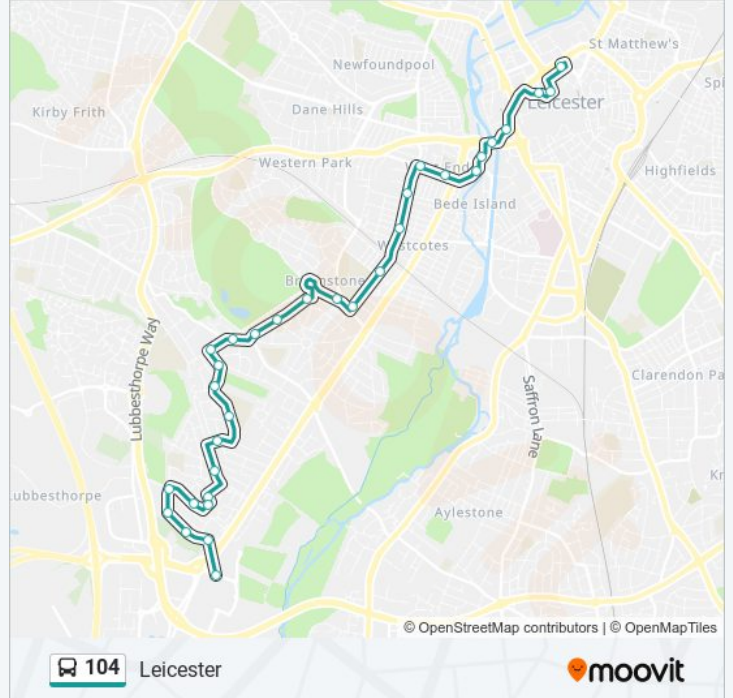

Fulhurst Avenue, Leicester

Harlaxton Street, West End

Imperial Avenue, Leicester

Beaconsfield Road, West End

Westcotes Drive, West End

Fosse Road, West End

Narborough Road, West Bridge

Thorpe Street, Leicester

New Park Street, West Bridge

West Bridge

St Nicholas Circle, Leicester

Causeway Lane, Leicester

St Peter's Lane, Leicester

St Margaret's Bus Station, Leicester

104 bus time schedules and route maps are available in an offline PDF at moovitapp.com. Use the [Moovit App](#) to see live bus times, train schedule or subway schedule, and step-by-step directions for all public transit in East Midlands.

[About Moovit](#) • [MaaS Solutions](#) • [Supported Countries](#) • [Mooviter Community](#)

© 2024 Moovit - All Rights Reserved

Check Live Arrival Times