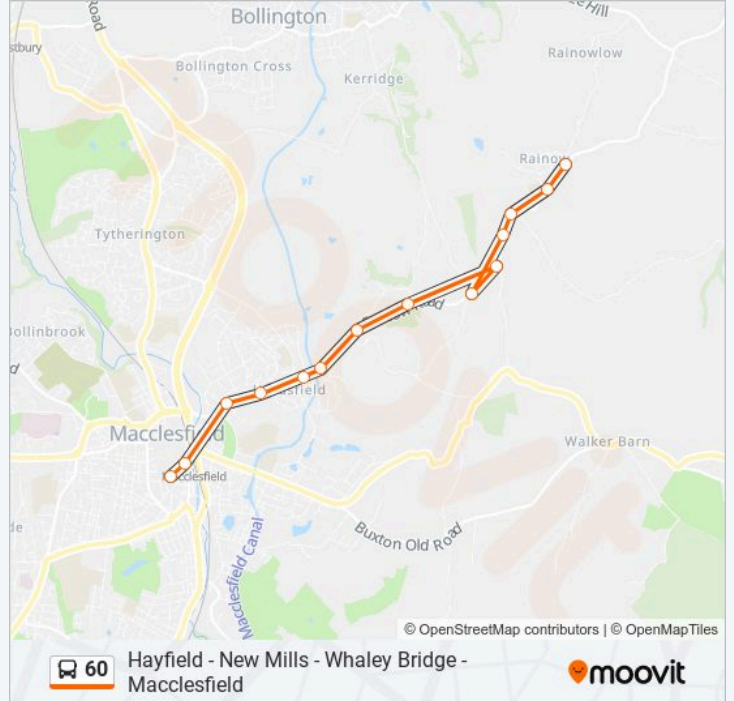

- Bus Station, Macclesfield
- Railway Station, Macclesfield
- Co-Op, Hurdsfield
- Holy Trinity Church, Hurdsfield
- Delamere Drive, Hurdsfield
- Three Crowns, Higher Hurdsfield
- George & Dragon, Higher Hurdsfield
- Kerridge Road, Higher Hurdsfield
- Mount Pleasant, Rainow
- Calrofold Lane, Rainow
- The Rising Sun, Rainow
- Tower Hill Farm, Rainow
- Trinity Church, Rainow
- The Robin Hood, Rainow

**60 bus Time Schedule**

Rainow Route Timetable:

Sunday	Not Operational
Monday	08:10
Tuesday	08:10
Wednesday	08:10
Thursday	08:10
Friday	08:10
Saturday	08:10

**60 bus Info**

**Direction:** Rainow

**Stops:** 14

**Trip Duration:** 14 min

**Line Summary:**

**Direction: Whaley Bridge**

24 stops

[VIEW LINE SCHEDULE](#)

- Bus Station, Macclesfield
- Railway Station, Macclesfield
- Co-Op, Hurdsfield
- Holy Trinity Church, Hurdsfield
- Delamere Drive, Hurdsfield
- Three Crowns, Higher Hurdsfield
- George & Dragon, Higher Hurdsfield
- Kerridge Road, Higher Hurdsfield
- Mount Pleasant, Rainow
- Calrofold Lane, Rainow
- The Rising Sun, Rainow
- Tower Hill Farm, Rainow
- Trinity Church, Rainow
- The Robin Hood, Rainow
- The Highwayman, Rainow
- Charles Head, Rainow
- Bull's Head, Kettleshulme
- Beech House, Kettleshulme

**Stops:** 24

**Trip Duration:** 29 min

**Line Summary:**

Linglongs Road End, Taxal

Reddish Lane, Horwich End

Reddish Road, Horwich End

White Horse, Horwich End

Primary School, Whaley Bridge