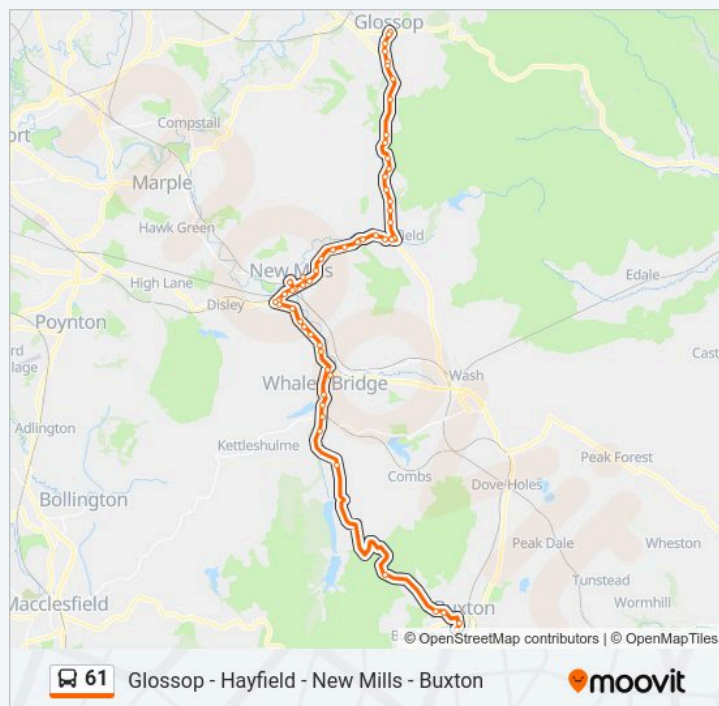

**61 bus Info**

**Direction:** Glossop

**Stops:** 55

**Trip Duration:** 58 min

**Line Summary:**

Marsh Lane, New Mills

Cale Road, New Mills

Ellerscroft, New Mills

The Vine, Birch Vale

Hayfield Road, Birch Vale

Grouse Hotel, Birch Vale

Birch Hall Close, Birch Vale

Quarry, Hayfield

The Birches, Hayfield

New Mills Road 38, Hayfield

Bus Station, Hayfield

### Direction: New Mills

31 stops

[VIEW LINE SCHEDULE](#)

Henry Street, Glossop

Victoria Street, Glossop

Nags Head, Whitfield

Fire Station, Charlestown

The Drivers, Charlestown