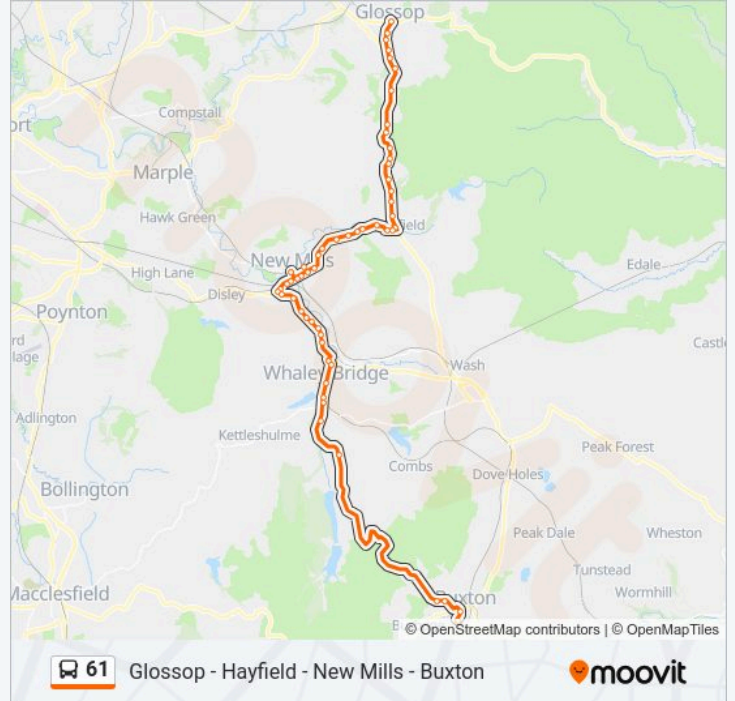

### 61 bus Info

**Direction:** Buxton

**Stops:** 55

**Trip Duration:** 57 min

**Line Summary:**

Grouse Hotel, Birch Vale  
Hayfield Road, Birch Vale  
The Vine, Birch Vale  
Ellerscroft, New Mills  
High Hill Road, New Mills  
Cale Road, New Mills  
Marsh Lane, New Mills  
School, New Mills  
Jubilee Street, New Mills  
Queens Bridge, New Mills  
Bus Station, New Mills  
Jodrell Street, New Mills  
Victoria Street, New Mills  
Newtown Railway Station, New Mills  
Old Post Office, Newtown  
Chalkers Snooker Club, Newtown  
Redmoor House, Newtown  
St Johns Church, Furness Vale  
Dale Farm Dairy, Furness Vale  
Soldier Dick, Furness Vale  
Primary School, Furness Vale  
Hollins View, Furness Vale  
Crescent Drive, Furness Vale  
Bridgemont, Whaley Bridge  
Tesco Supermarket, Whaley Bridge  
Railway Station, Whaley Bridge  
Primary School, Whaley Bridge  
White Horse, Horwich End  
Mevril Road, Horwich End  
Shady Oak, Fernilee  
Manchester Road, Buxton  
Cavendish Hospital, Buxton

Terrace Road, Buxton

Market Place, Buxton

**Direction: Glossop**

55 stops

[VIEW LINE SCHEDULE](#)

Market Place, Buxton

Terrace Road, Buxton

Cavendish Hospital, Buxton

The Vine, Birch Vale

Hayfield Road, Birch Vale

Grouse Hotel, Birch Vale

Birch Hall Close, Birch Vale

Quarry, Hayfield

The Birches, Hayfield

New Mills Road 38, Hayfield

Bus Station, Hayfield

### Direction: New Mills

31 stops

[VIEW LINE SCHEDULE](#)

Henry Street, Glossop

Victoria Street, Glossop

Nags Head, Whitfield

Fire Station, Charlestown

The Drivers, Charlestown