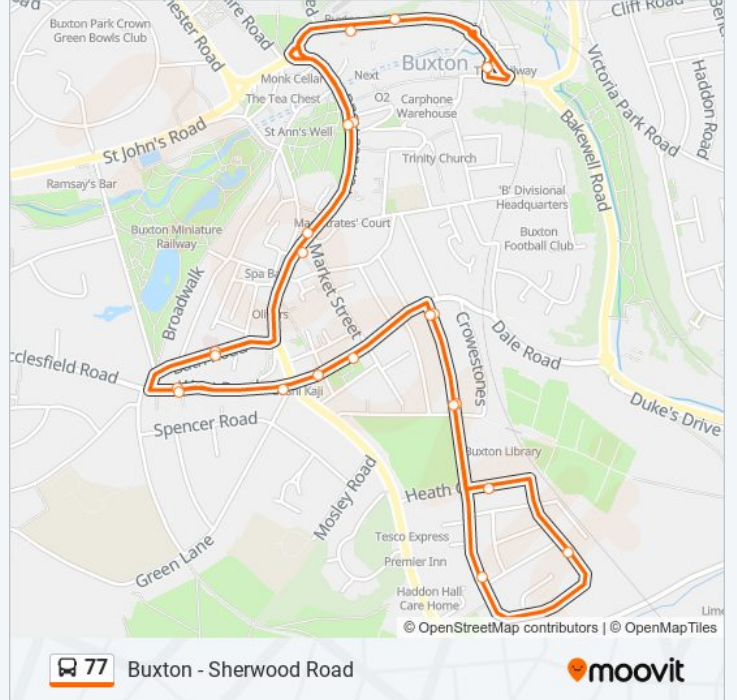

Buxton - Sherwood Road

Get The App

The 77 bus line Buxton - Sherwood Road has one route. For regular weekdays, their operation hours are:

(1) Buxton: 10:00 - 16:00

Use the Moovit App to find the closest 77 bus station near you and find out when is the next 77 bus arriving.

Direction: Buxton

22 stops

[VIEW LINE SCHEDULE](#)

- Sylvan Park, Buxton
- Railway Station, Buxton
- Terrace Road, Buxton
- Market Place, Buxton
- Health Centre, Buxton
- Belvedere Terrace, Buxton
- War Memorial, Buxton
- Heath Park Road No1, Buxton
- Cote Heath Park, Buxton
- Aldwark Road West, Buxton
- Aldwark Road East, Buxton
- Kents Bank Road, Buxton
- Cote Heath Park, Buxton
- Heath Park Road No1, Buxton
- War Memorial, Buxton
- Five Ways Cafe, Buxton
- Belvedere Terrace, Buxton
- Health Centre, Buxton
- Market Place, Buxton
- Terrace Road, Buxton
- Railway Station, Buxton
- Sylvan Park, Buxton

77 bus Info

Direction: Buxton

Stops: 22

Trip Duration: 20 min

Line Summary:

77 bus time schedules and route maps are available in an offline PDF at moovitapp.com. Use the Moovit App to see live bus times, train schedule or subway schedule, and step-by-step directions for all public transit in East Midlands.